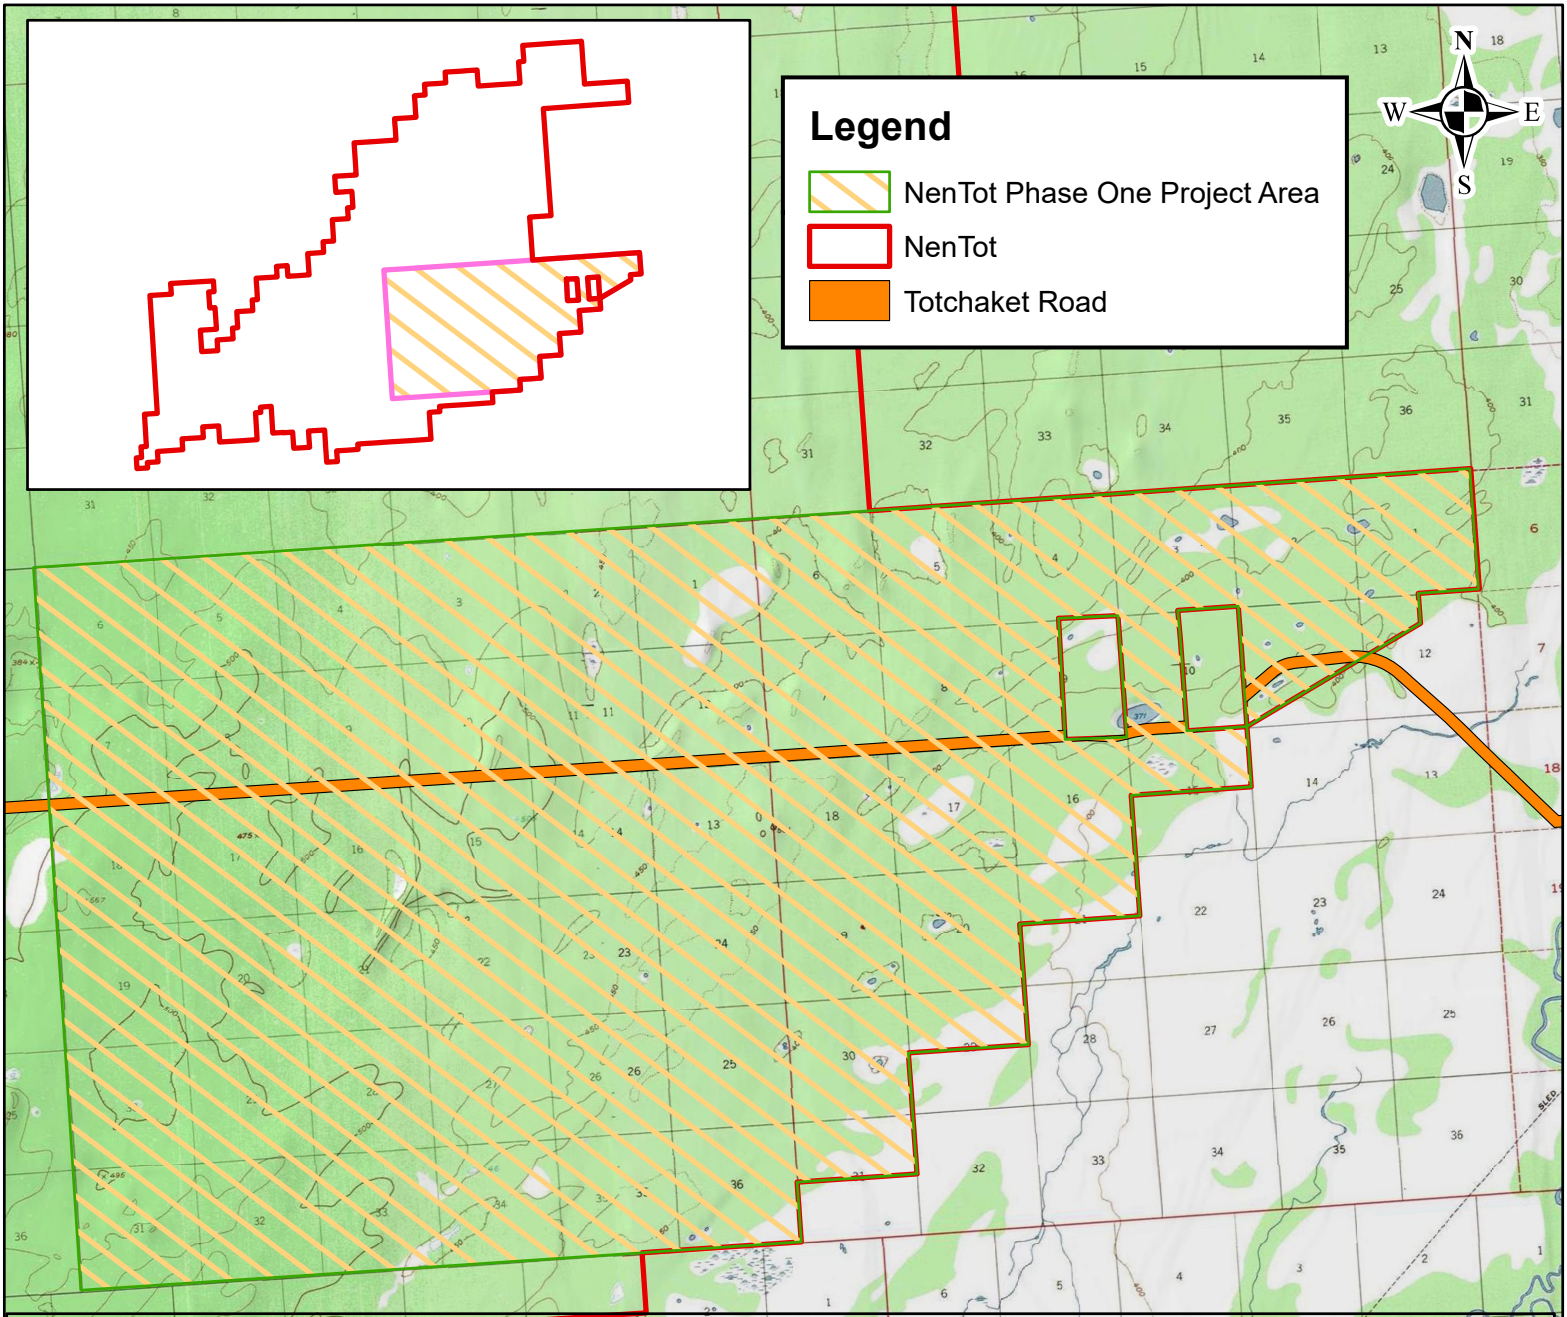

Nenana Totchaket Ag: Phase One Project Area

The Nenana Totchaket Agricultural Project was first identified for potential agricultural development in the late 1970's. The 2014 Yukon Tanana Area Plan identified this area as Unit K-32, comprised of 140,000 acres of State land Classified and Designated for Agricultural Use/Development.

NenTot Phase One (ADL 233703) is comprised of roughly 30,000 acres, and was approved by Final Finding and Decision (signed 7/1/2021) to be offered for sale.

Copyright © 2013 National Geographic Society, Inc.