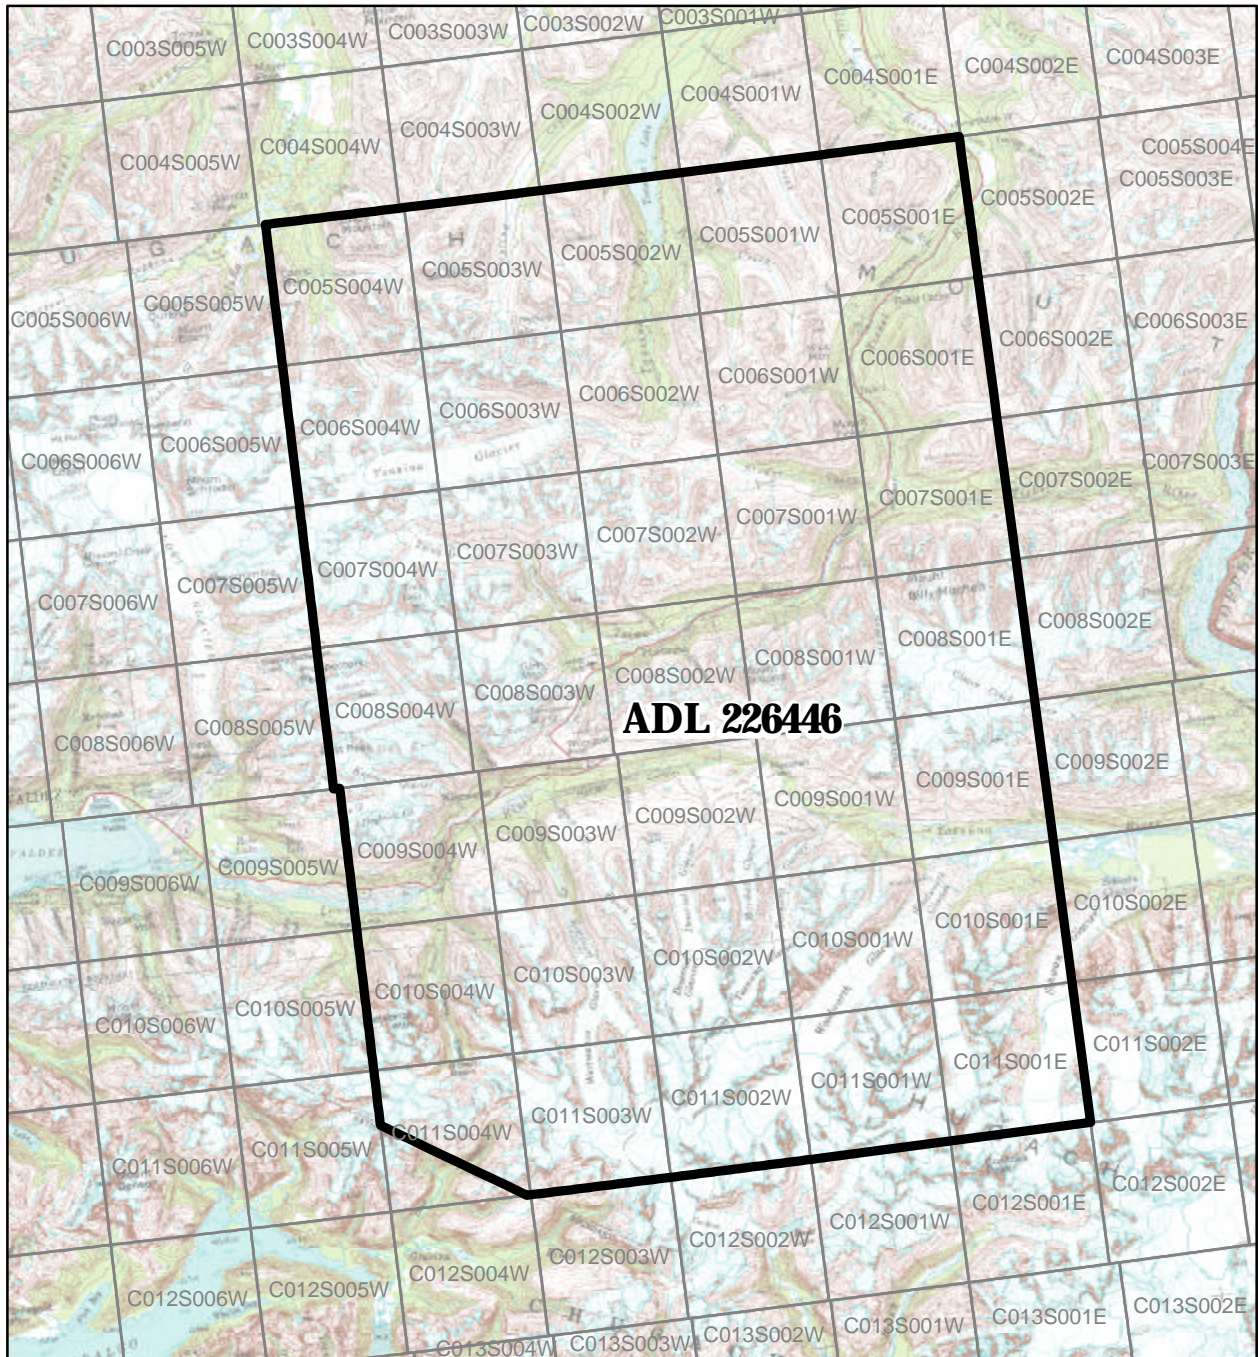

# Thompson Pass Special Use Area

Authorized: December 2, 1994

## Legend

 Thompson Pass SUA

Map Created On October 16, 2002

Alaska Department  
of Natural Resources  
Division of Mining, Land & Water