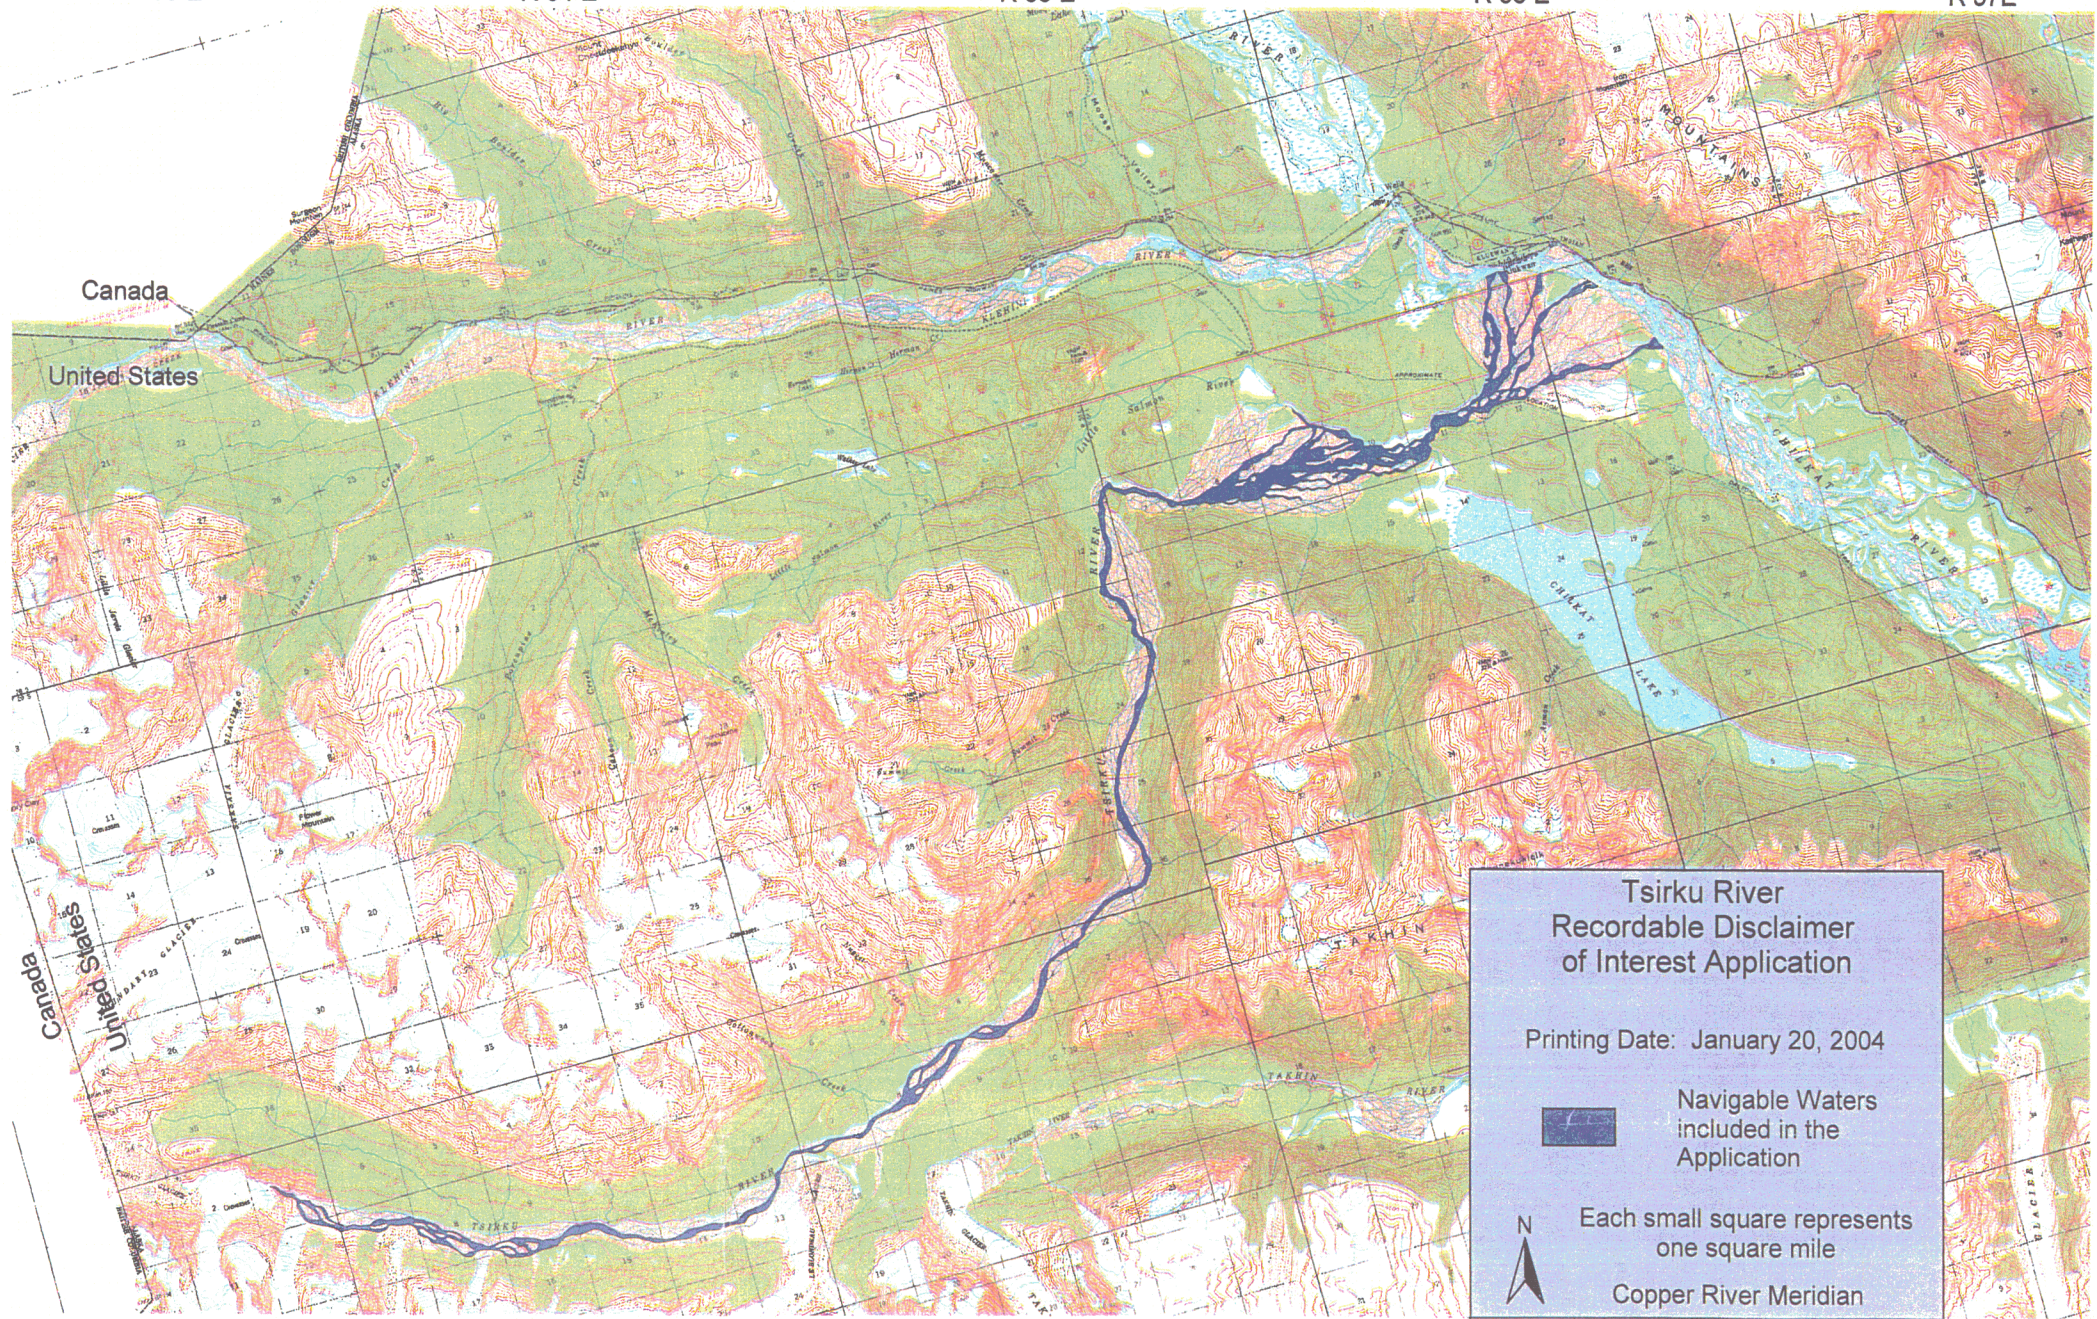

R 53 E

R 54 E

R 55 E

R 56 E

R 57 E

- T 28S

- T 29S

- T 30S

Canada

United States

Canada
United States

**Tsirku River
Recordable Disclaimer
of Interest Application**

Printing Date: January 20, 2004

 Navigable Waters
included in the
Application

 Each small square represents
one square mile

Copper River Meridian