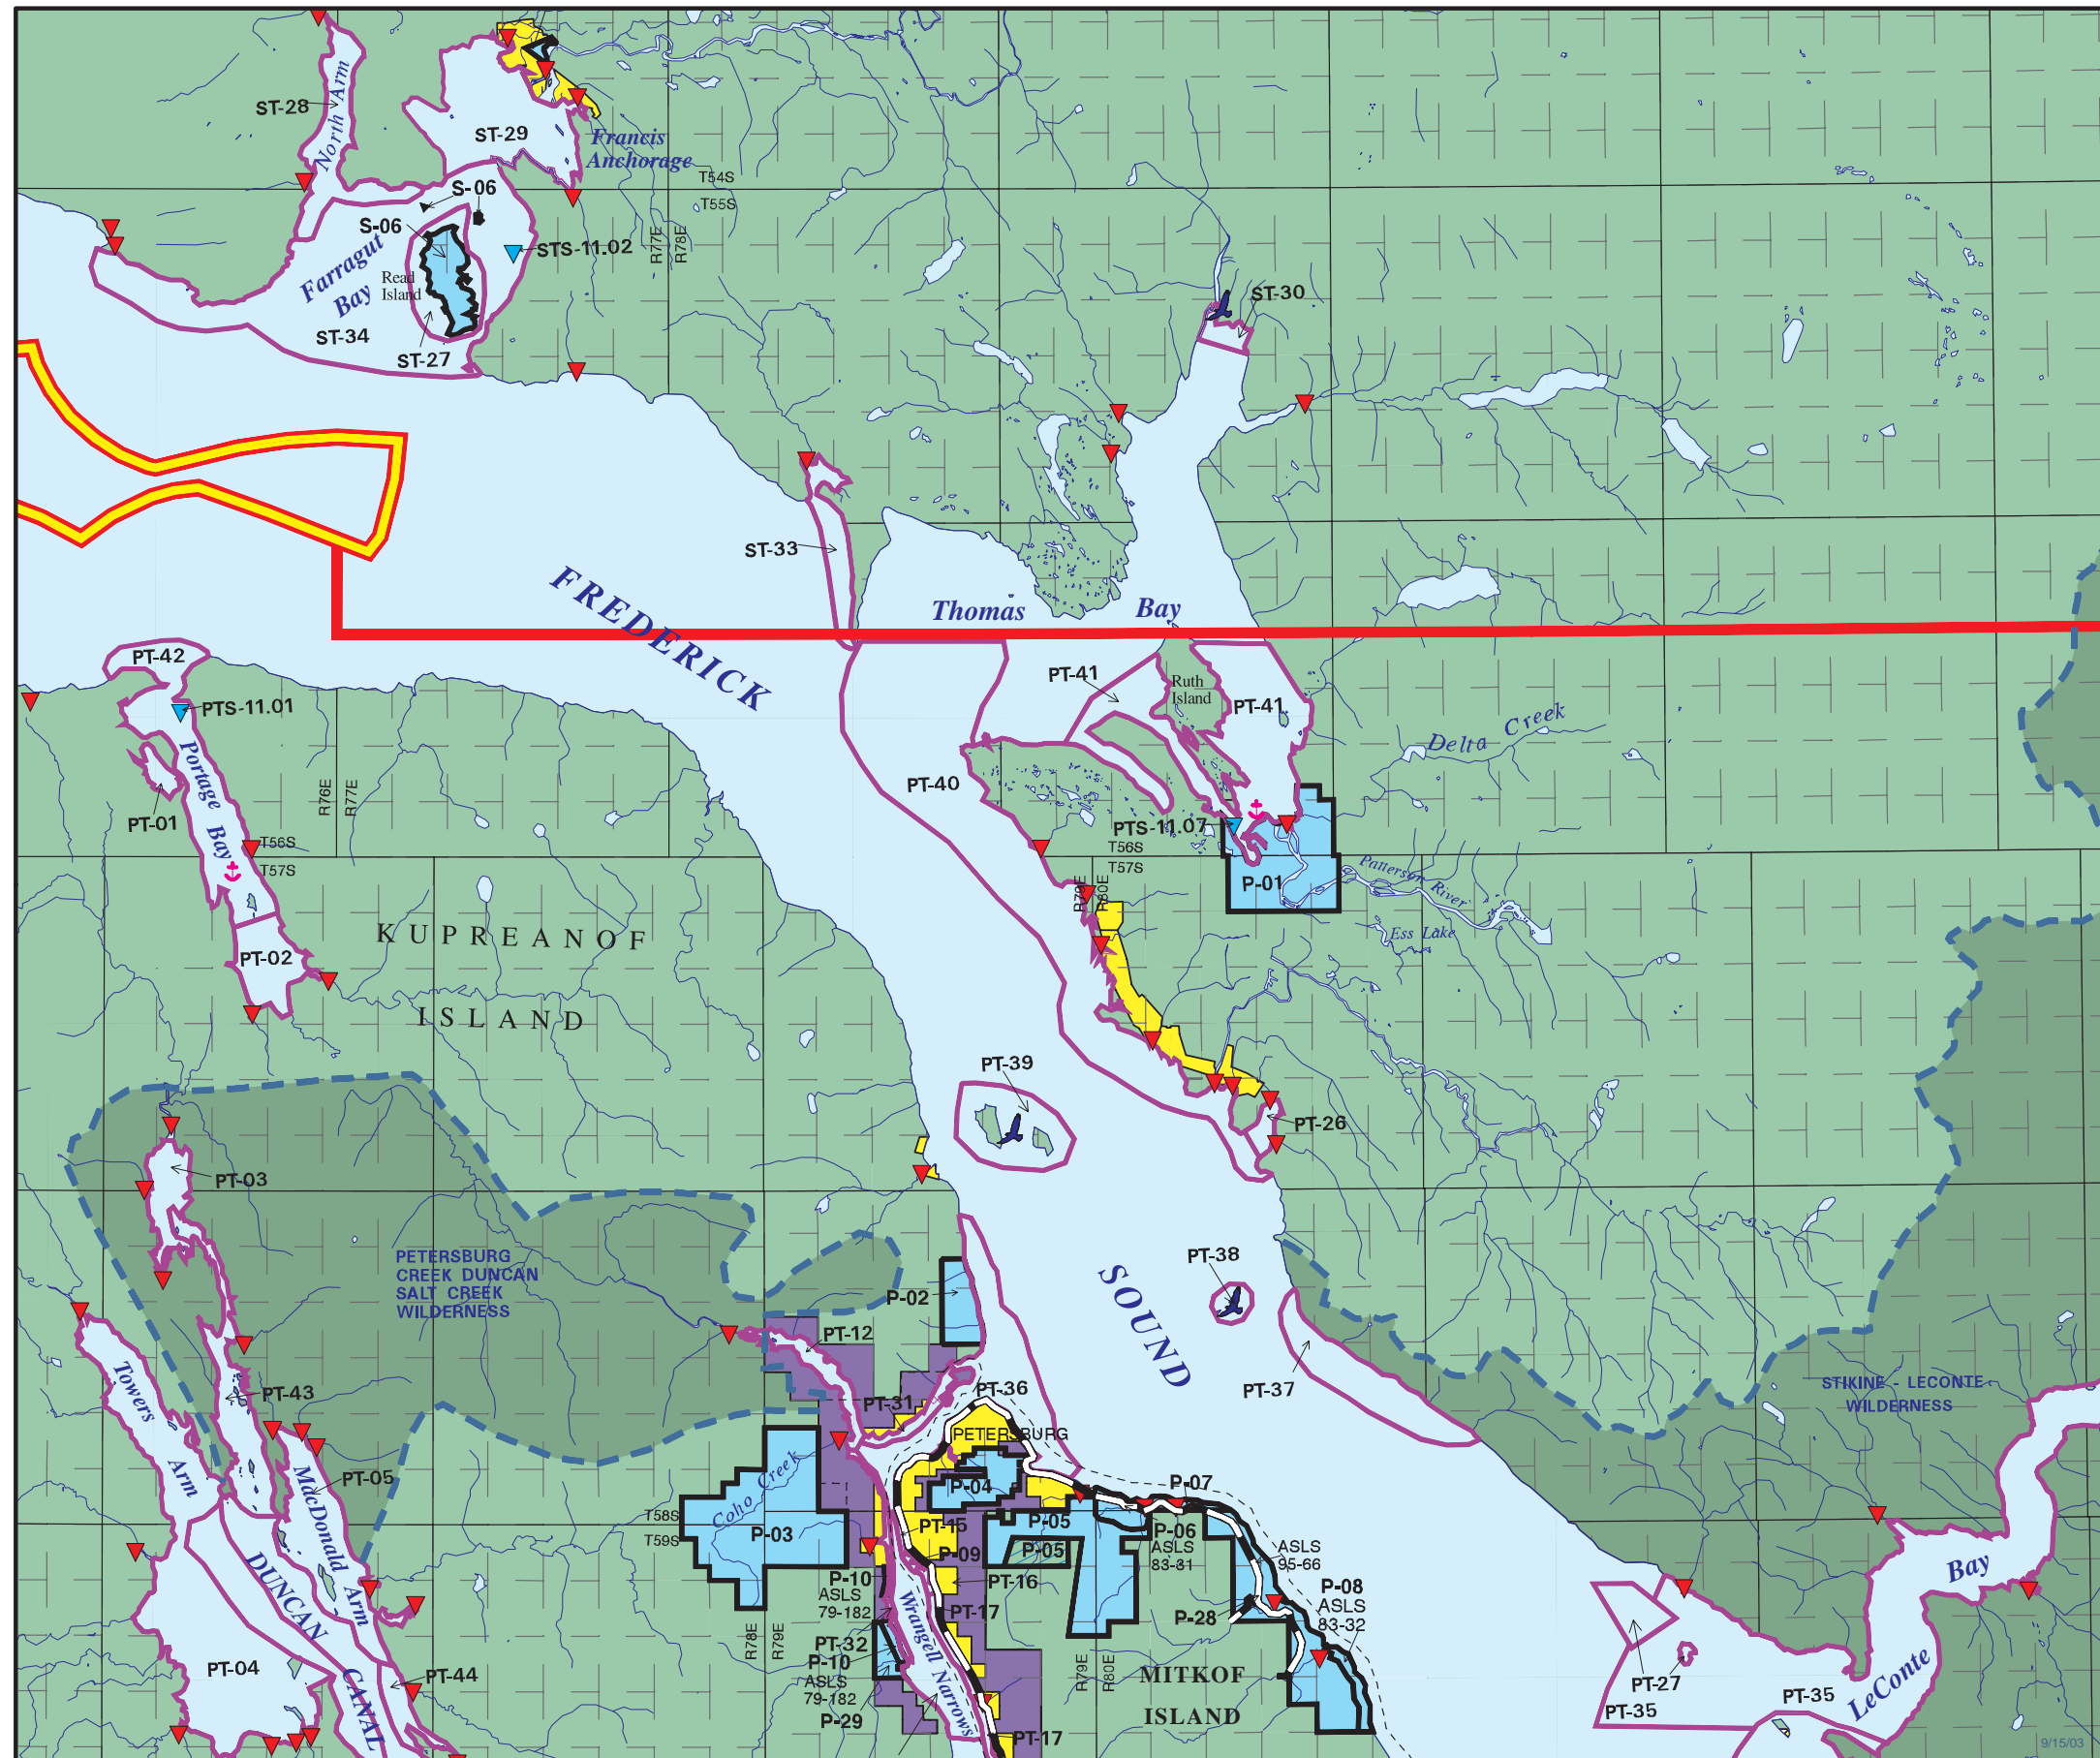

MAP 3-11 ♦ REGION 3 Petersburg - North

Land Status (1)(2)	
	Tongass NF Wilderness Areas
	Tongass Natl. Forest
	Misty Fjords Natl. Monument
	Native Owned
	Private
	State Owned
	Mental Health
	State Selected
Boundaries	
	Upland Unit Boundary
	Upland Designation Boundary
	Tideland Unit Boundary
	Tideland Designation Boundary
	Subregion Boundary
	Planning Region Boundary
	Area Plan Boundary
	City Boundary
	Herring Spawning Area
Units (3)	
K-01	Large Tract, Upland
KT-01	Large Tract, Tideland
KTS-01	Small Tract, Tideland
Tideland Uses/Facilities	
	Anchorage (Private & Public) (4)
	Boat Ramp/Harbor
	Resource Transfer Site (Forestry, Others)
	Seaplane
	Lodge
	Log Transfer Site
	Aquaculture
	Hatchery
	Seabird Nesting Colony (Major)
	Anadromous Streams (5)