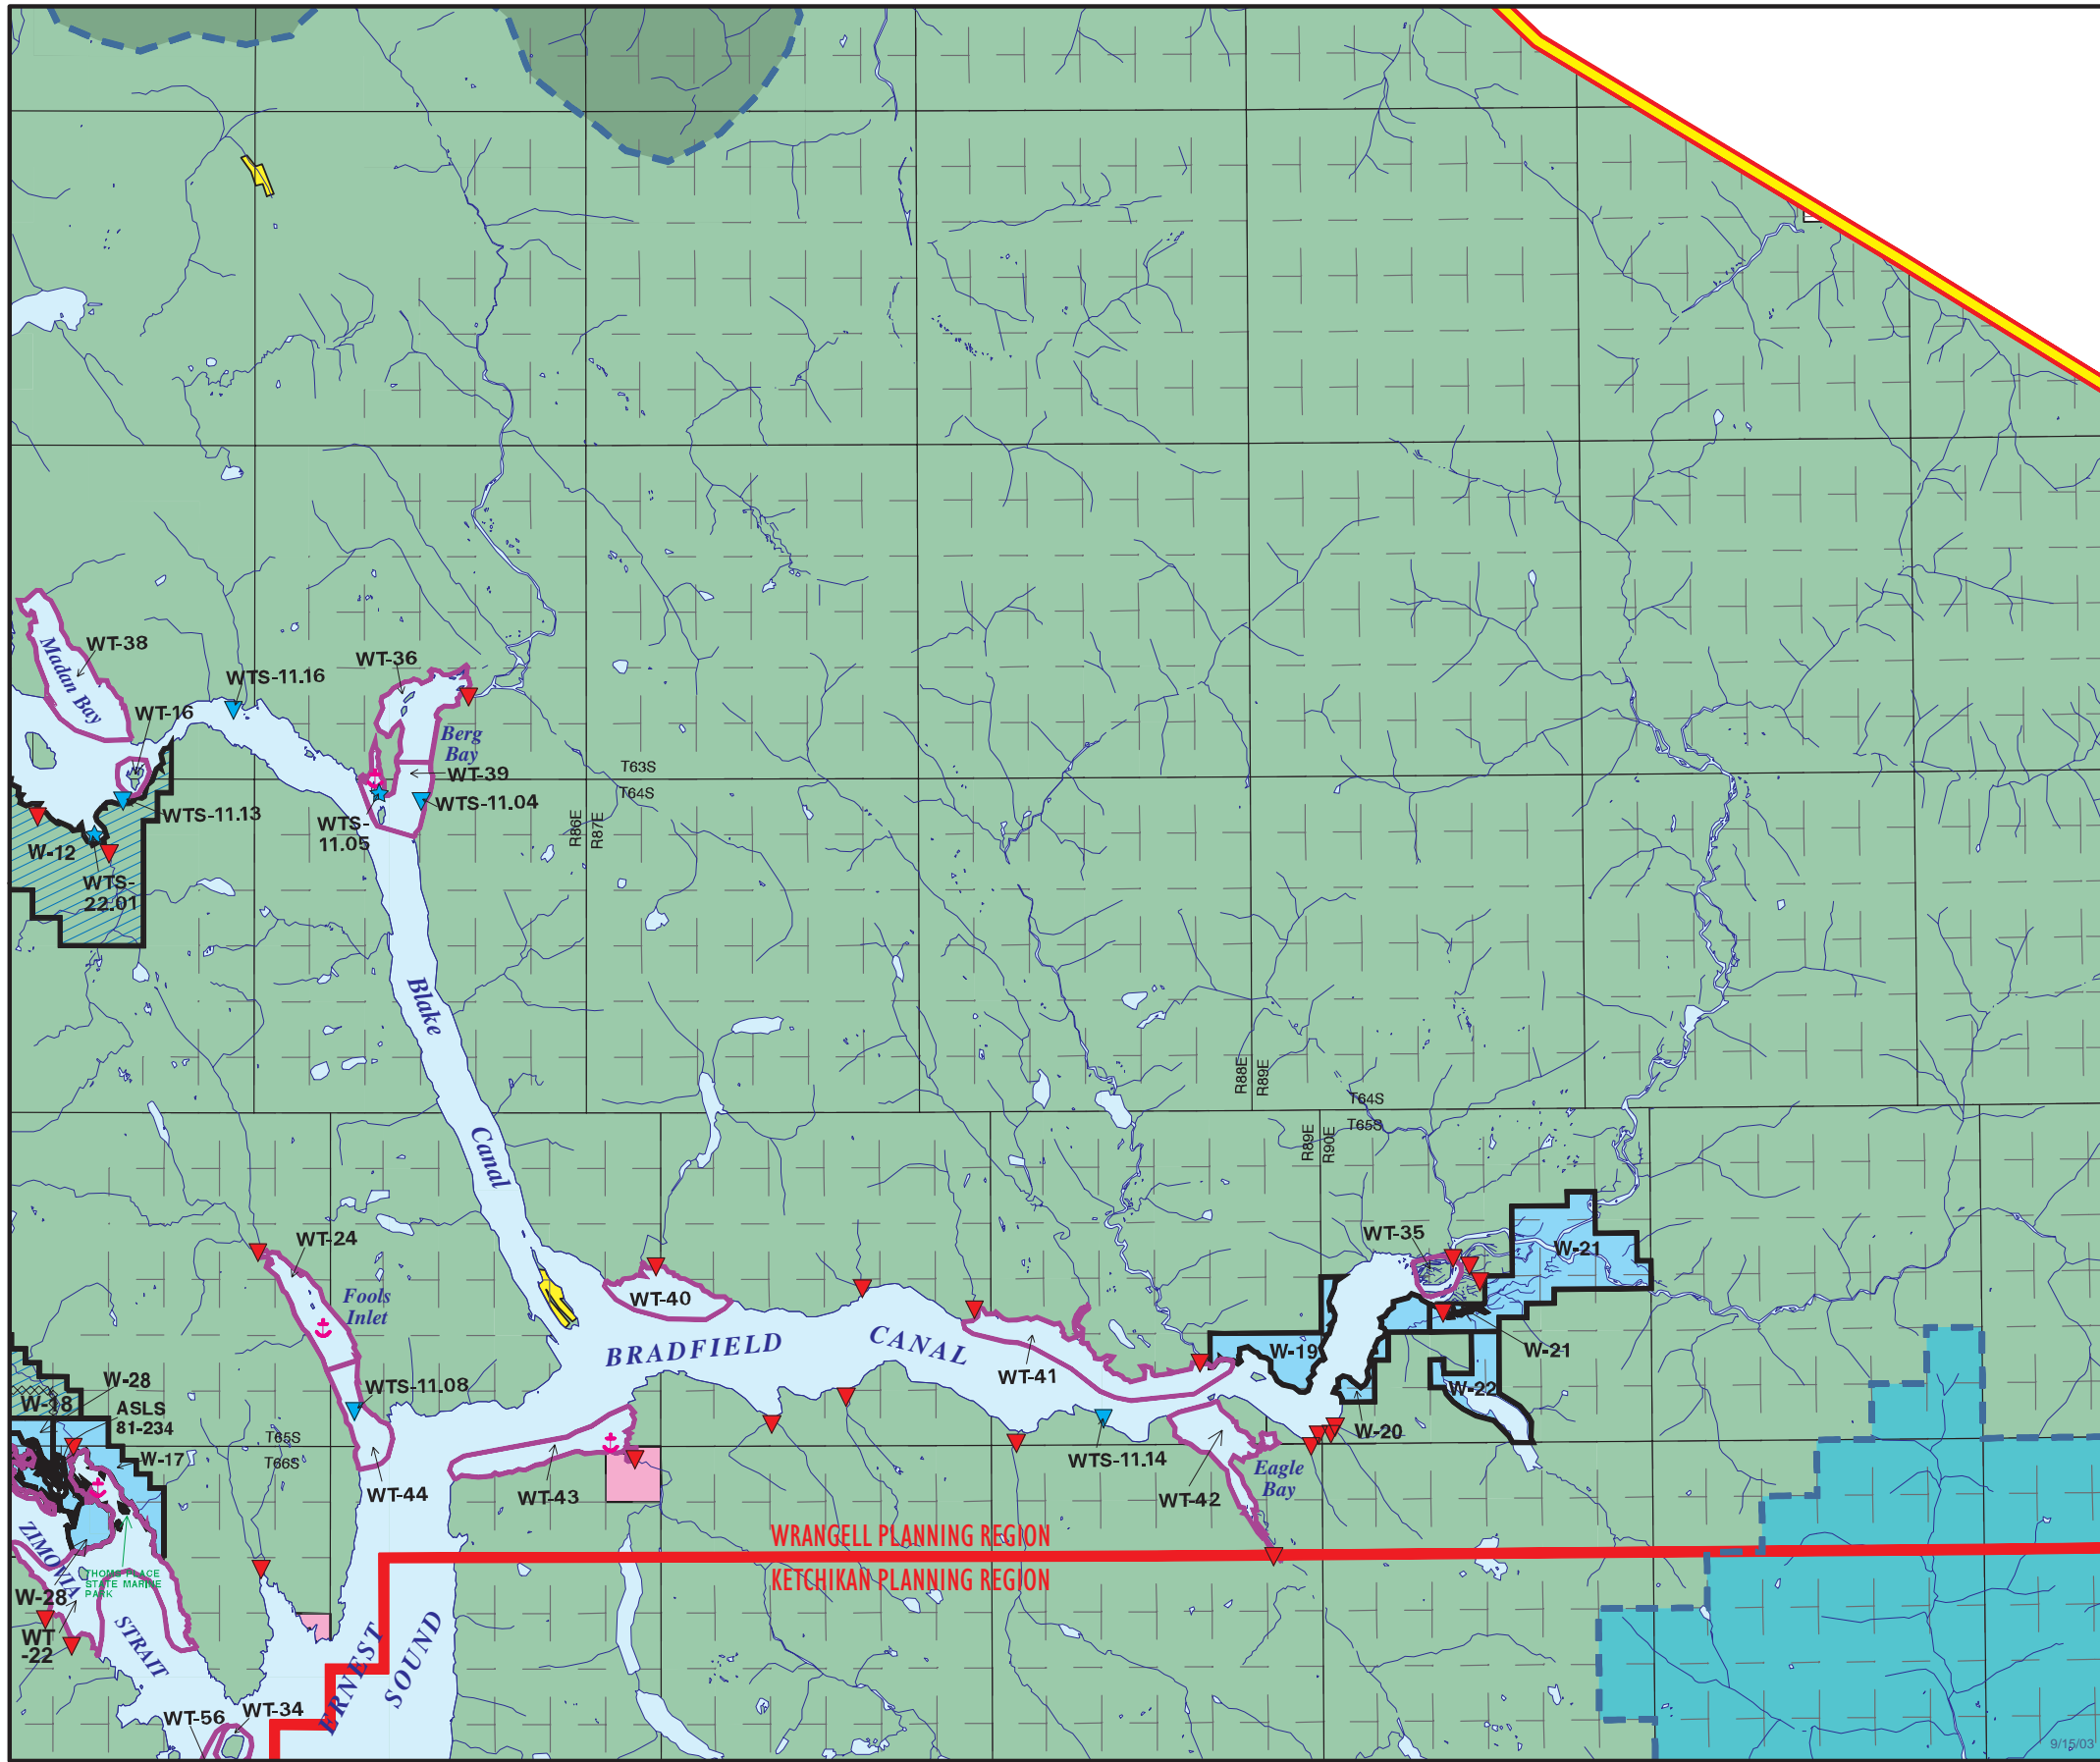

MAP 3-20 ♦ REGION 4 Wrangell - East (Bradfield Canal)

Land Status (1)(2)	
	Tongass NF Wilderness Areas
	Tongass Natl. Forest
	Misty Fjords Natl. Monument
	Native Owned
	Private
	State Owned
	Mental Health
	State Selected
Boundaries	
	Upland Unit Boundary
	Upland Designation Boundary
	Tideland Unit Boundary
	Tideland Designation Boundary
	Subregion Boundary
	Planning Region Boundary
	Area Plan Boundary
	City Boundary
	Herring Spawning Area
Units (3)	
K-01	Large Tract, Upland
KT-01	Large Tract, Tideland
KTS-01	Small Tract, Tideland
Tideland Uses/Facilities	
	Anchorage (Private & Public) (4)
	Boat Ramp/Harbor
	Resource Transfer Site (Forestry, Others)
	Seaplane
	Lodge
	Log Transfer Site
	Aquaculture
	Hatchery
	Seabird Nesting Colony (Major)
	Anadromous Streams (5)

9/15/03