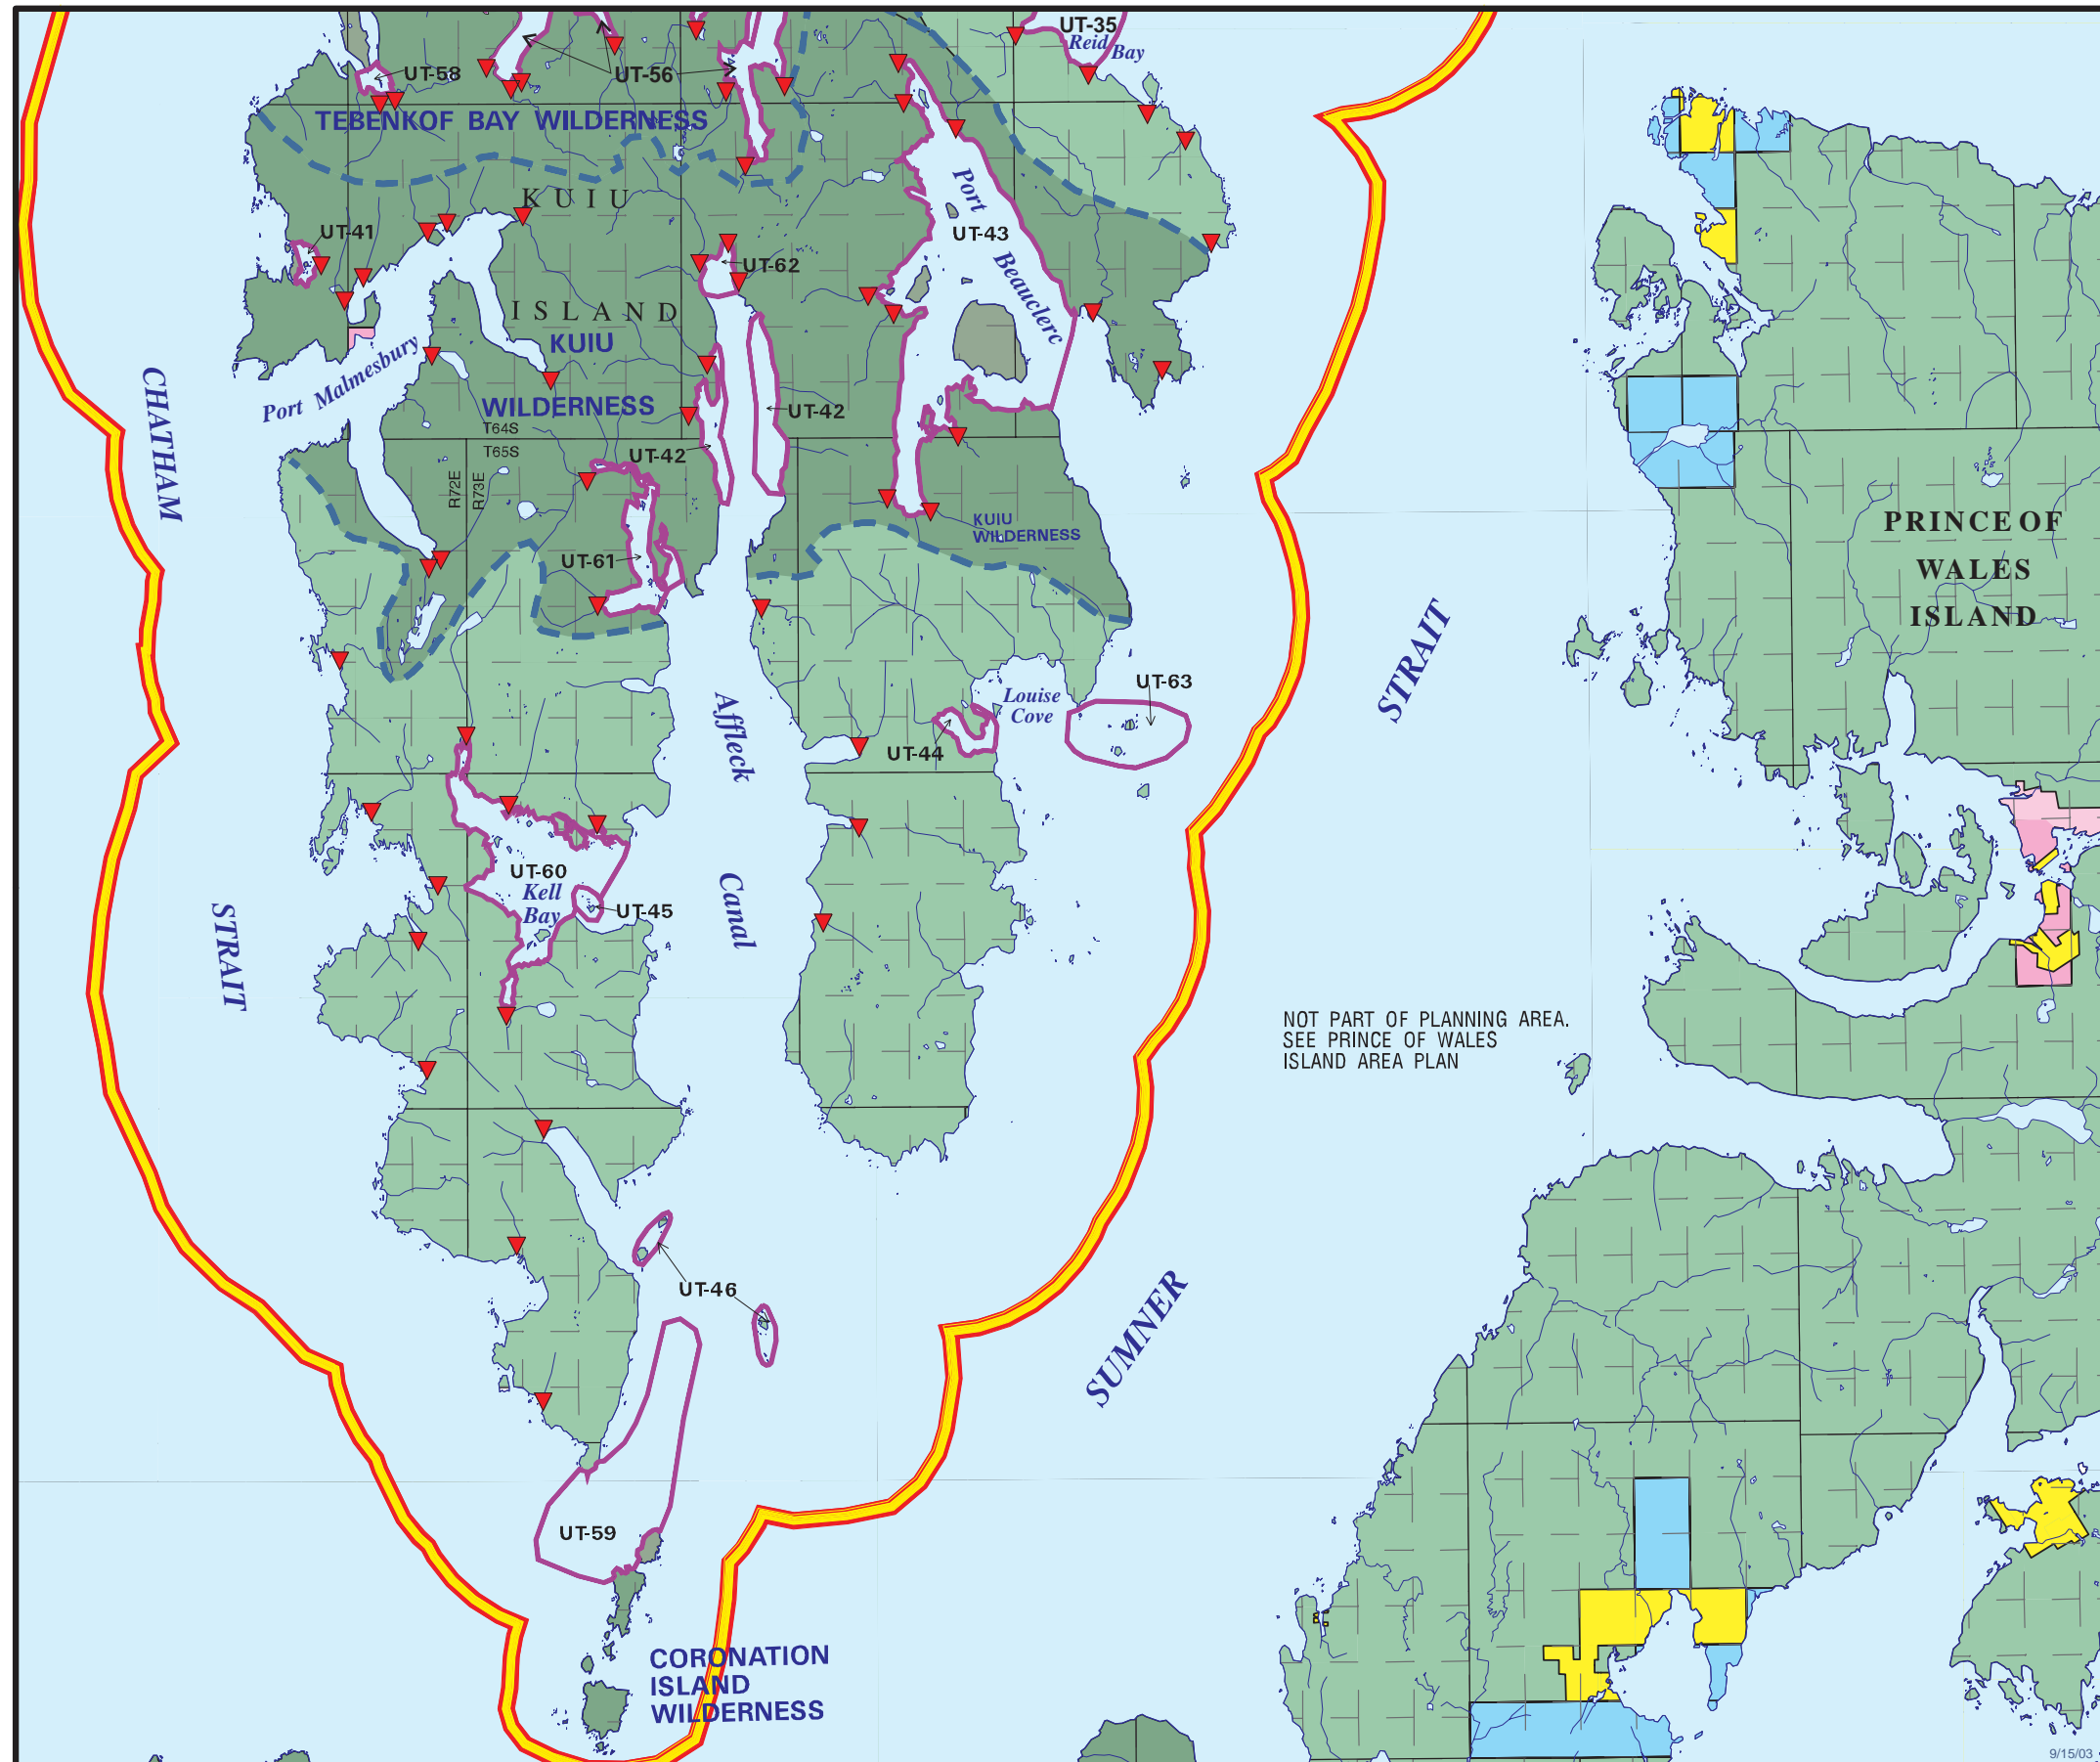

MAP 3-9 ♦ REGION 2 Kuiu/West Kupreanof - South

Land Status (1)(2)	
	Tongass NF Wilderness Areas
	Tongass Natl. Forest
	Misty Fjords Natl. Monument
	Native Owned
	Private
	State Owned
	Mental Health
	State Selected

Boundaries	
	Upland Unit Boundary
	Upland Designation Boundary
	Tideland Unit Boundary
	Tideland Designation Boundary
	Subregion Boundary
	Planning Region Boundary
	Area Plan Boundary
	City Boundary
	Herring Spawning Area

Units (3)	
K-01	Large Tract, Upland
KT-01	Large Tract, Tideland
KTS-01	Small Tract, Tideland

Tideland Uses/Facilities	
	Anchorage (Private & Public) (4)
	Boat Ramp/Harbor
	Resource Transfer Site (Forestry, Others)
	Seaplane
	Lodge
	Log Transfer Site
	Aquaculture
	Hatchery
	Seabird Nesting Colony (Major)
	Anadromous Streams (5)