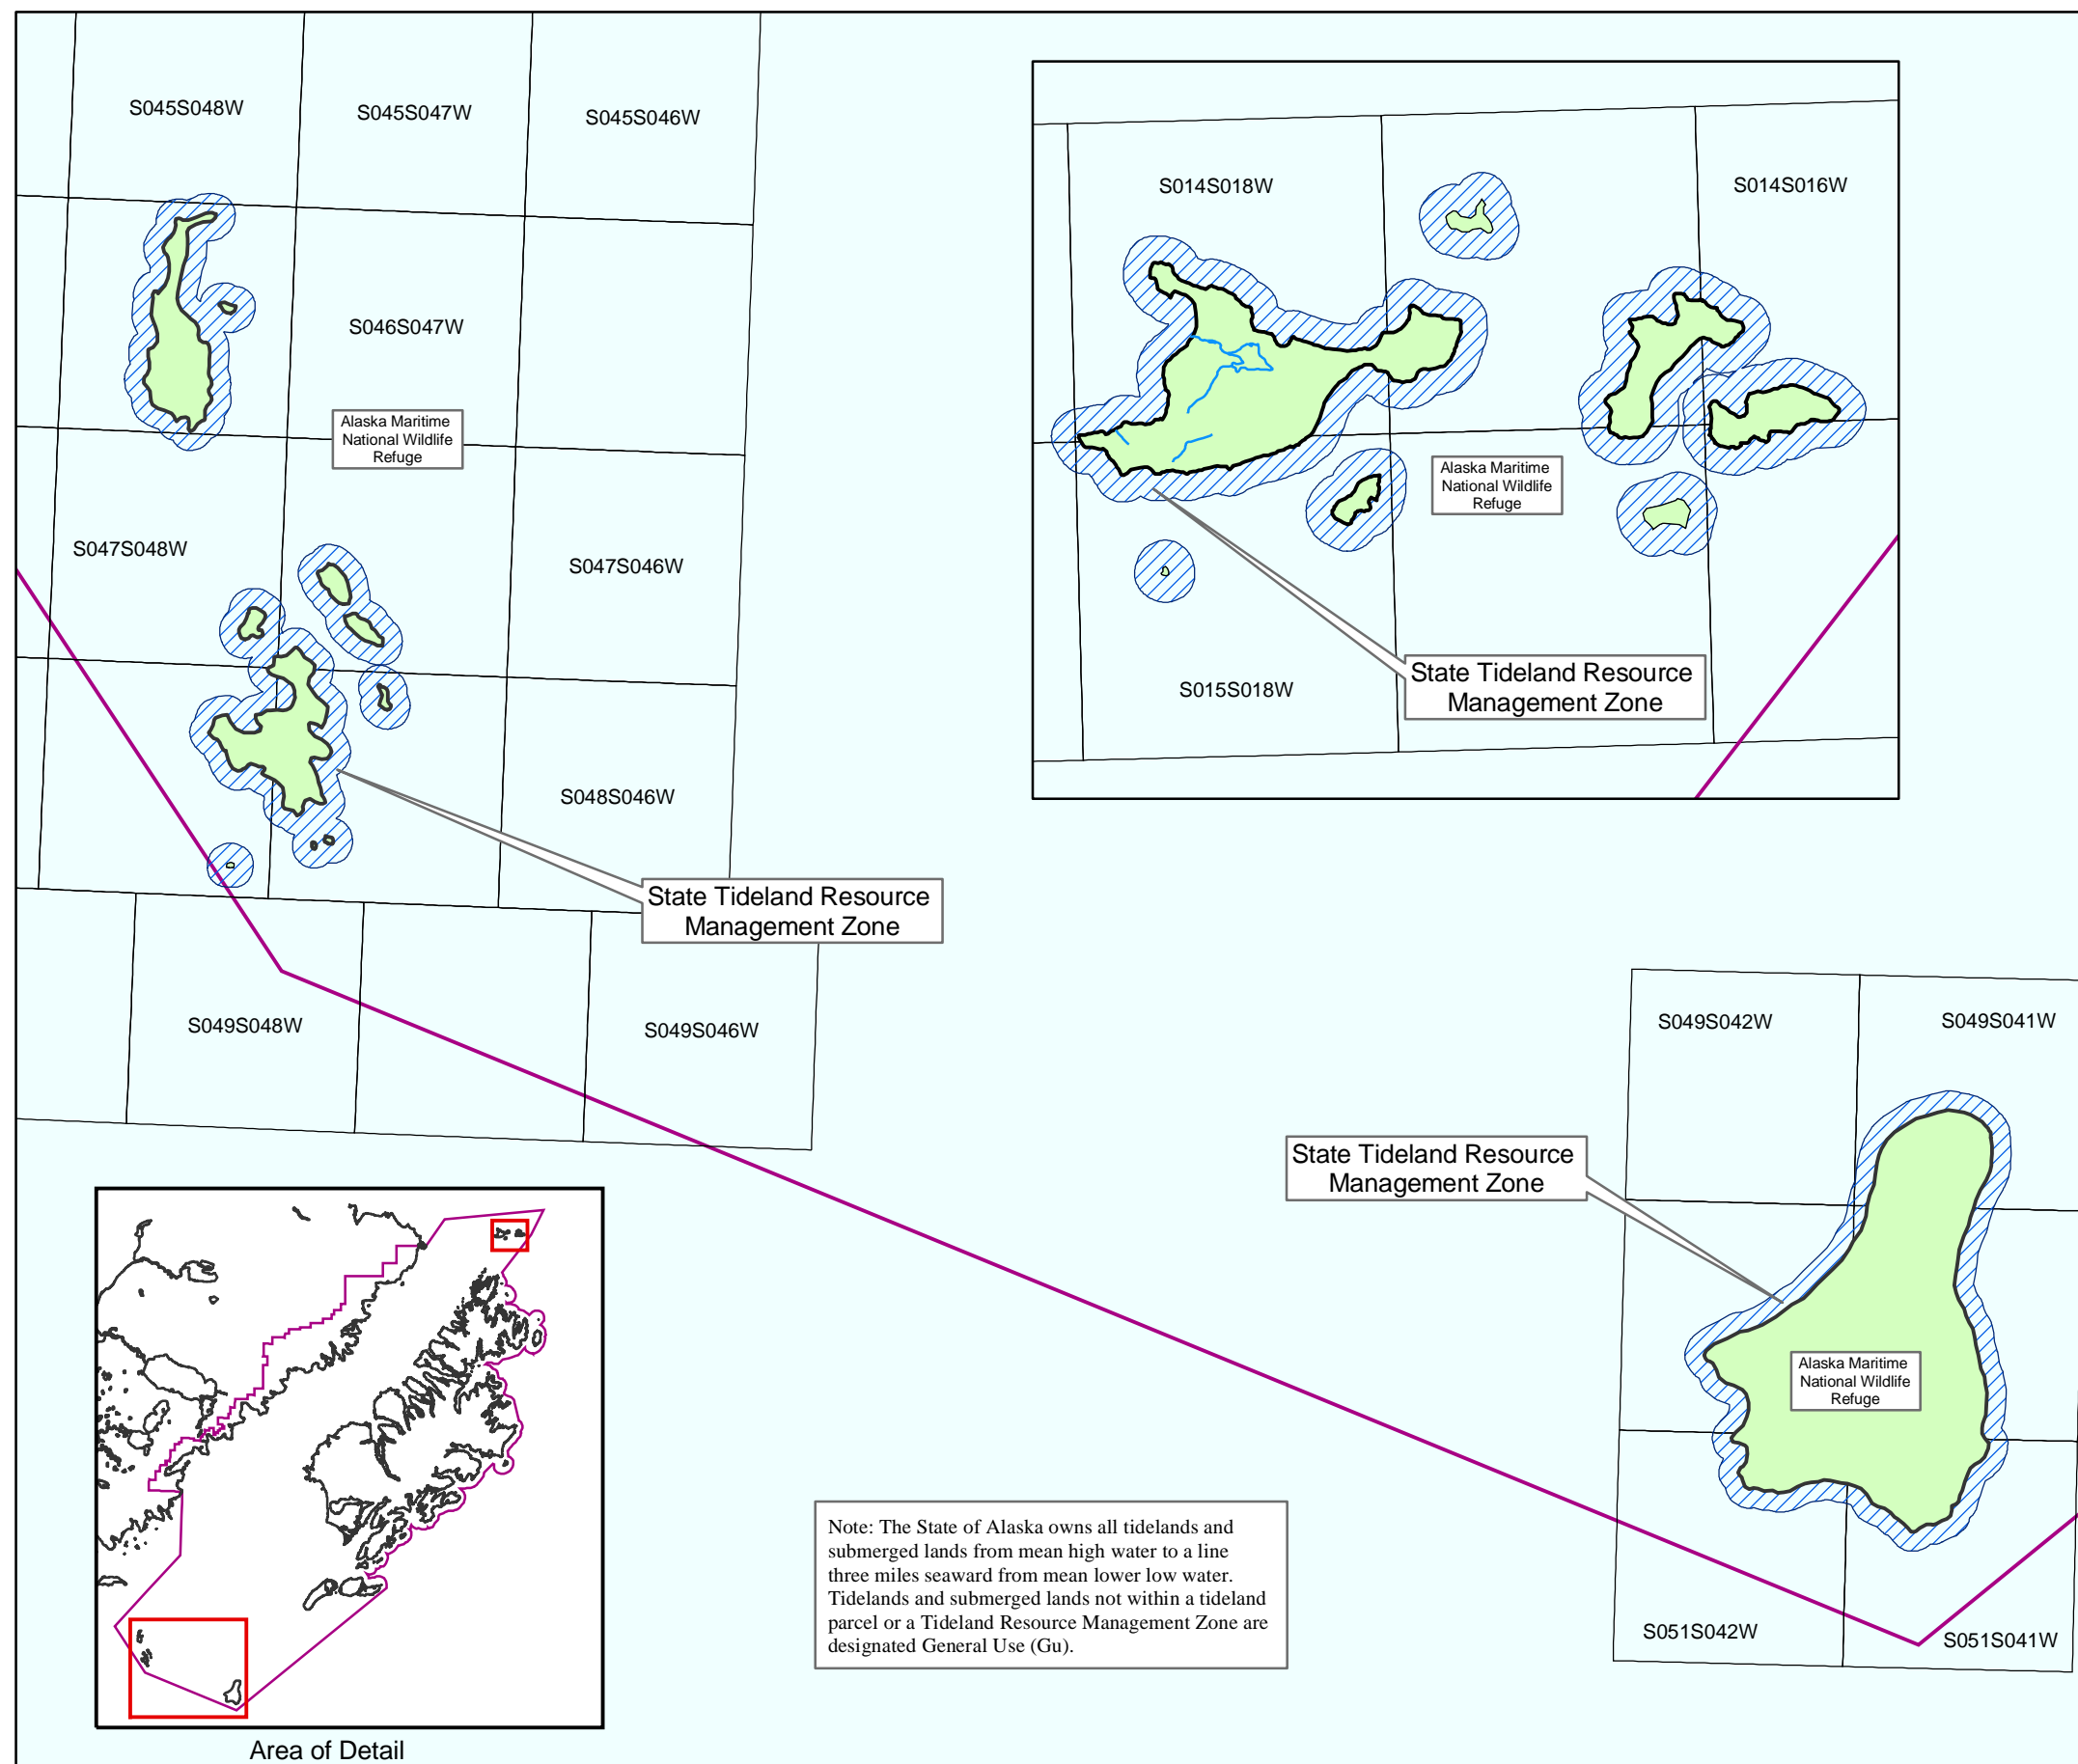

MAP 3-14 Small Islands Group Area

LEGEND

-  Plan Boundary
-  Tideland Resource Management Zone
-  National Park & Preserve, or Wildlife Refuge