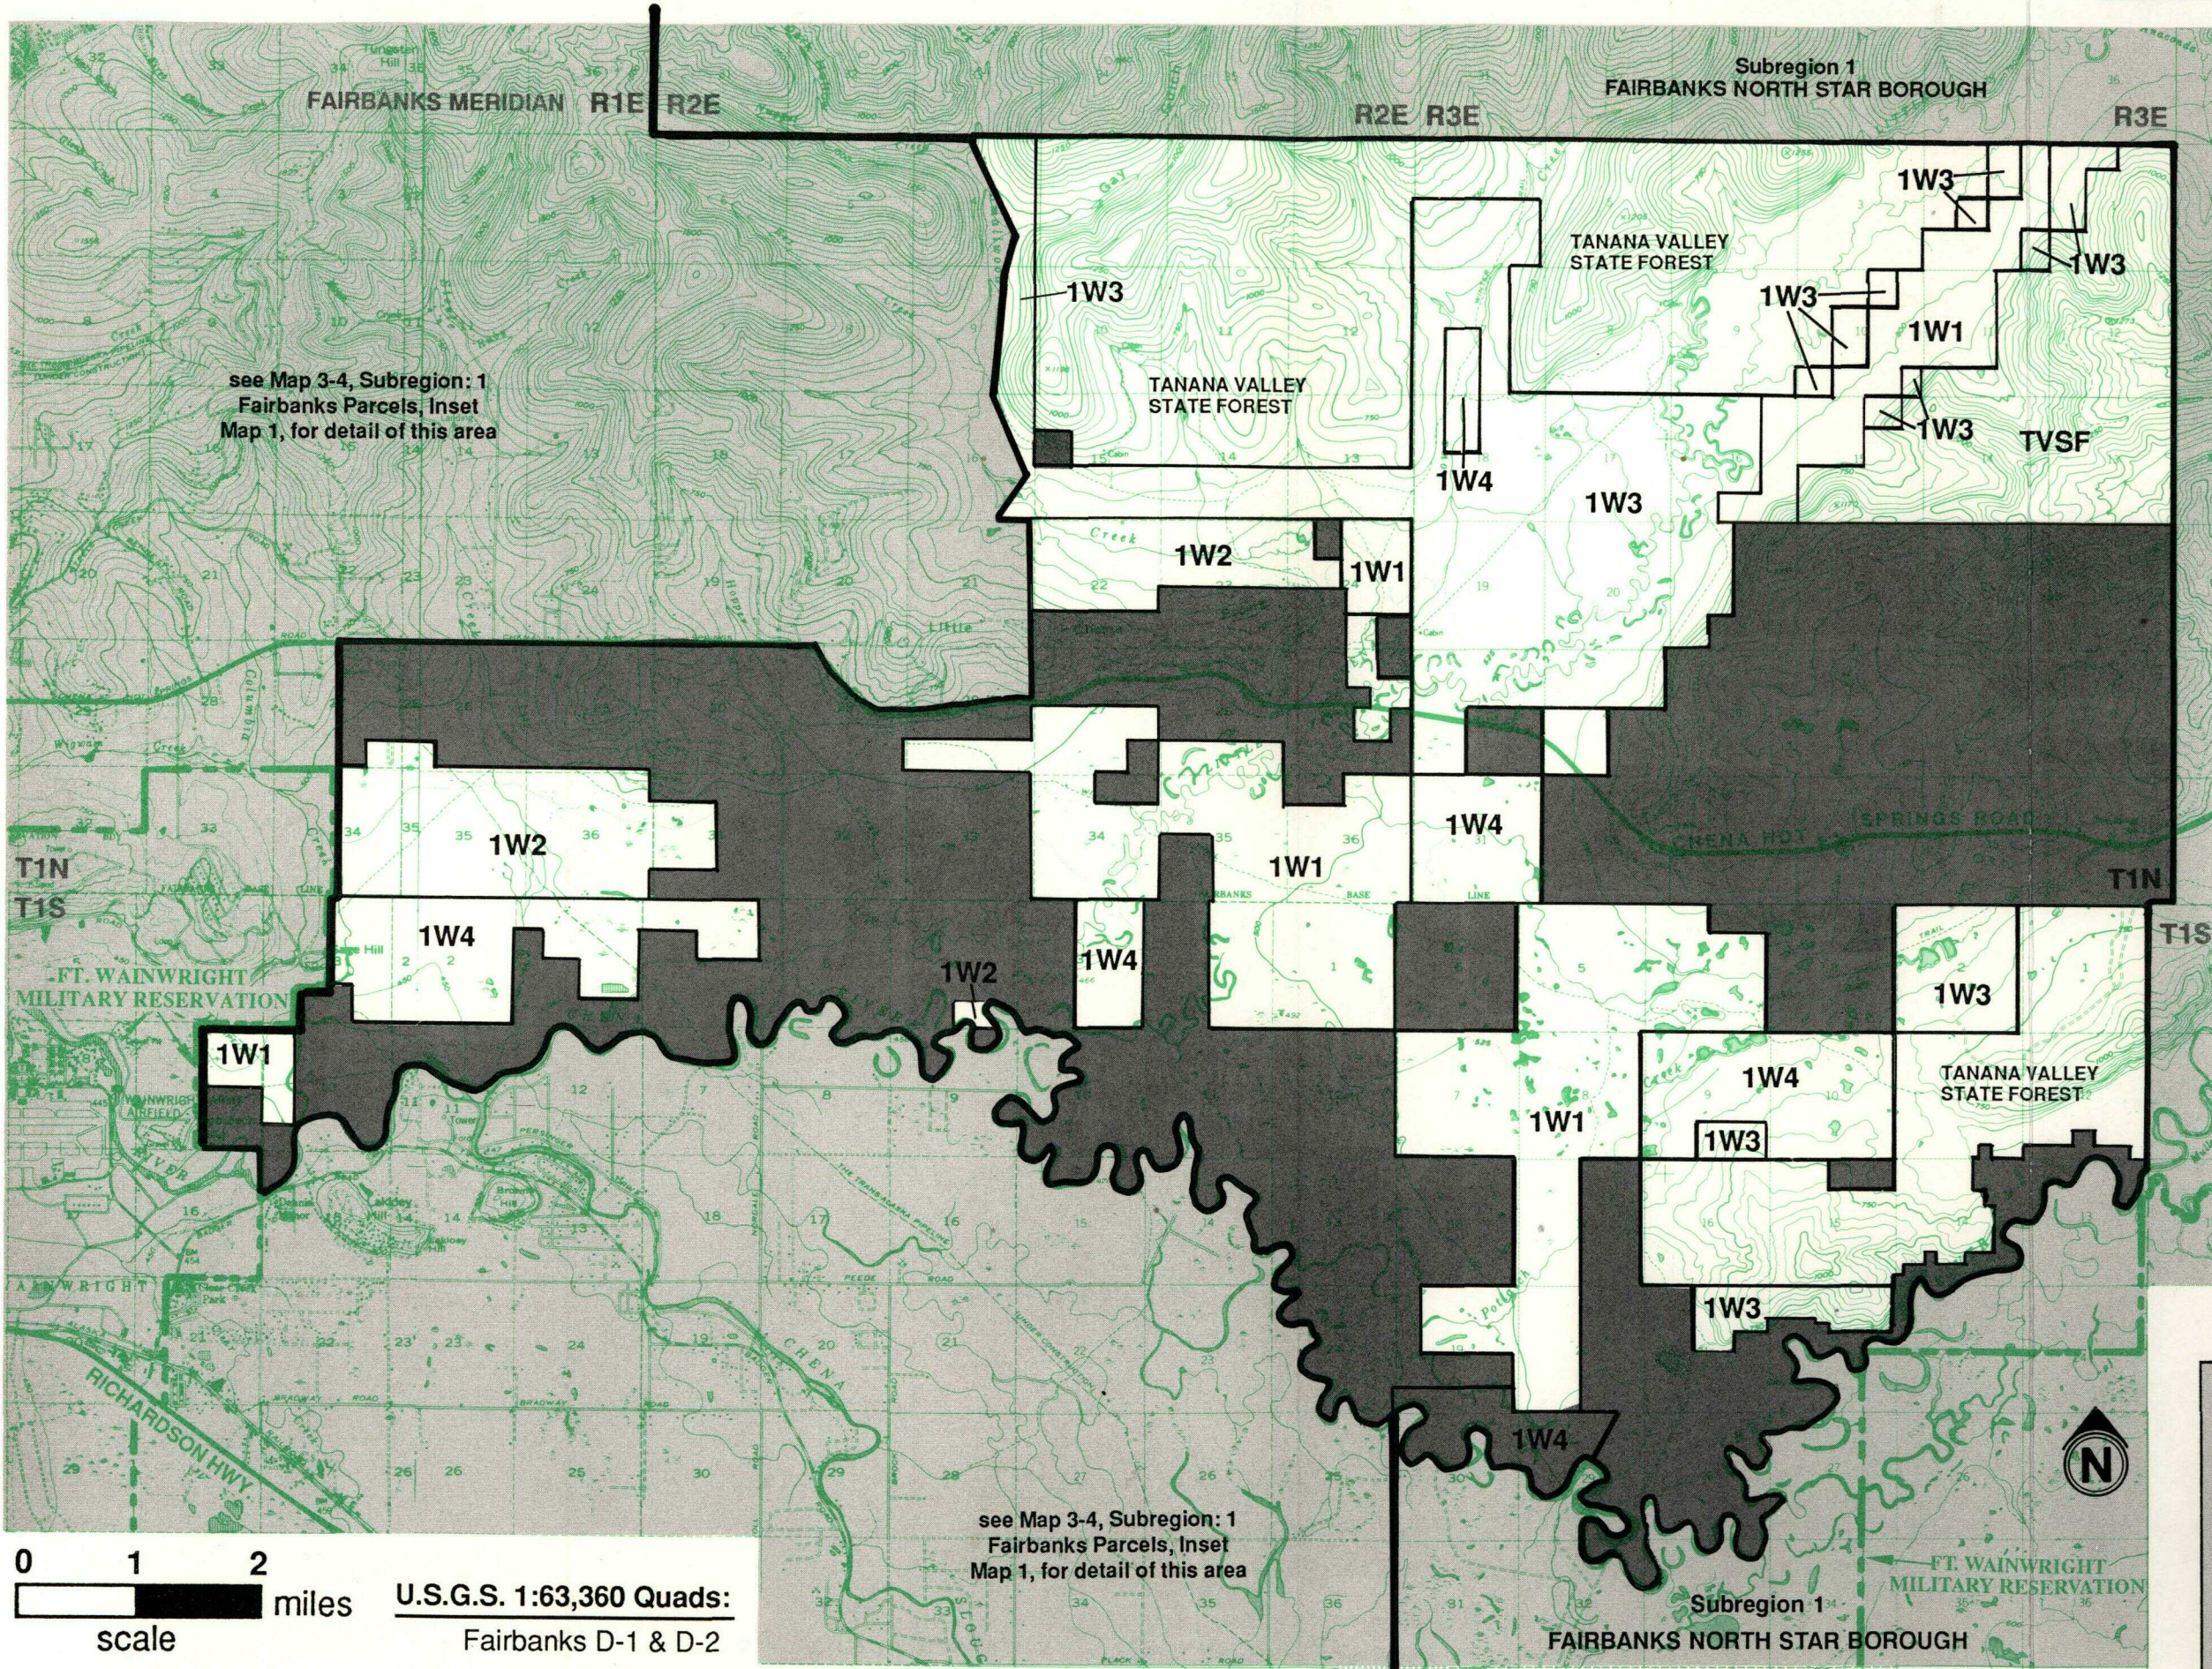

LITTLE CHENA MGMT. UNIT

see Map 3-4, Subregion: 1
Fairbanks Parcels, Inset
Map 1, for detail of this area

see Map 3-4, Subregion: 1
Fairbanks Parcels, Inset
Map 1, for detail of this area

LEGEND

- 2E4 Subunit Boundary
- Non-State (private and Borough owned)

0 1 2
scale miles
U.S.G.S. 1:63,360 Quads:
Fairbanks D-1 & D-2