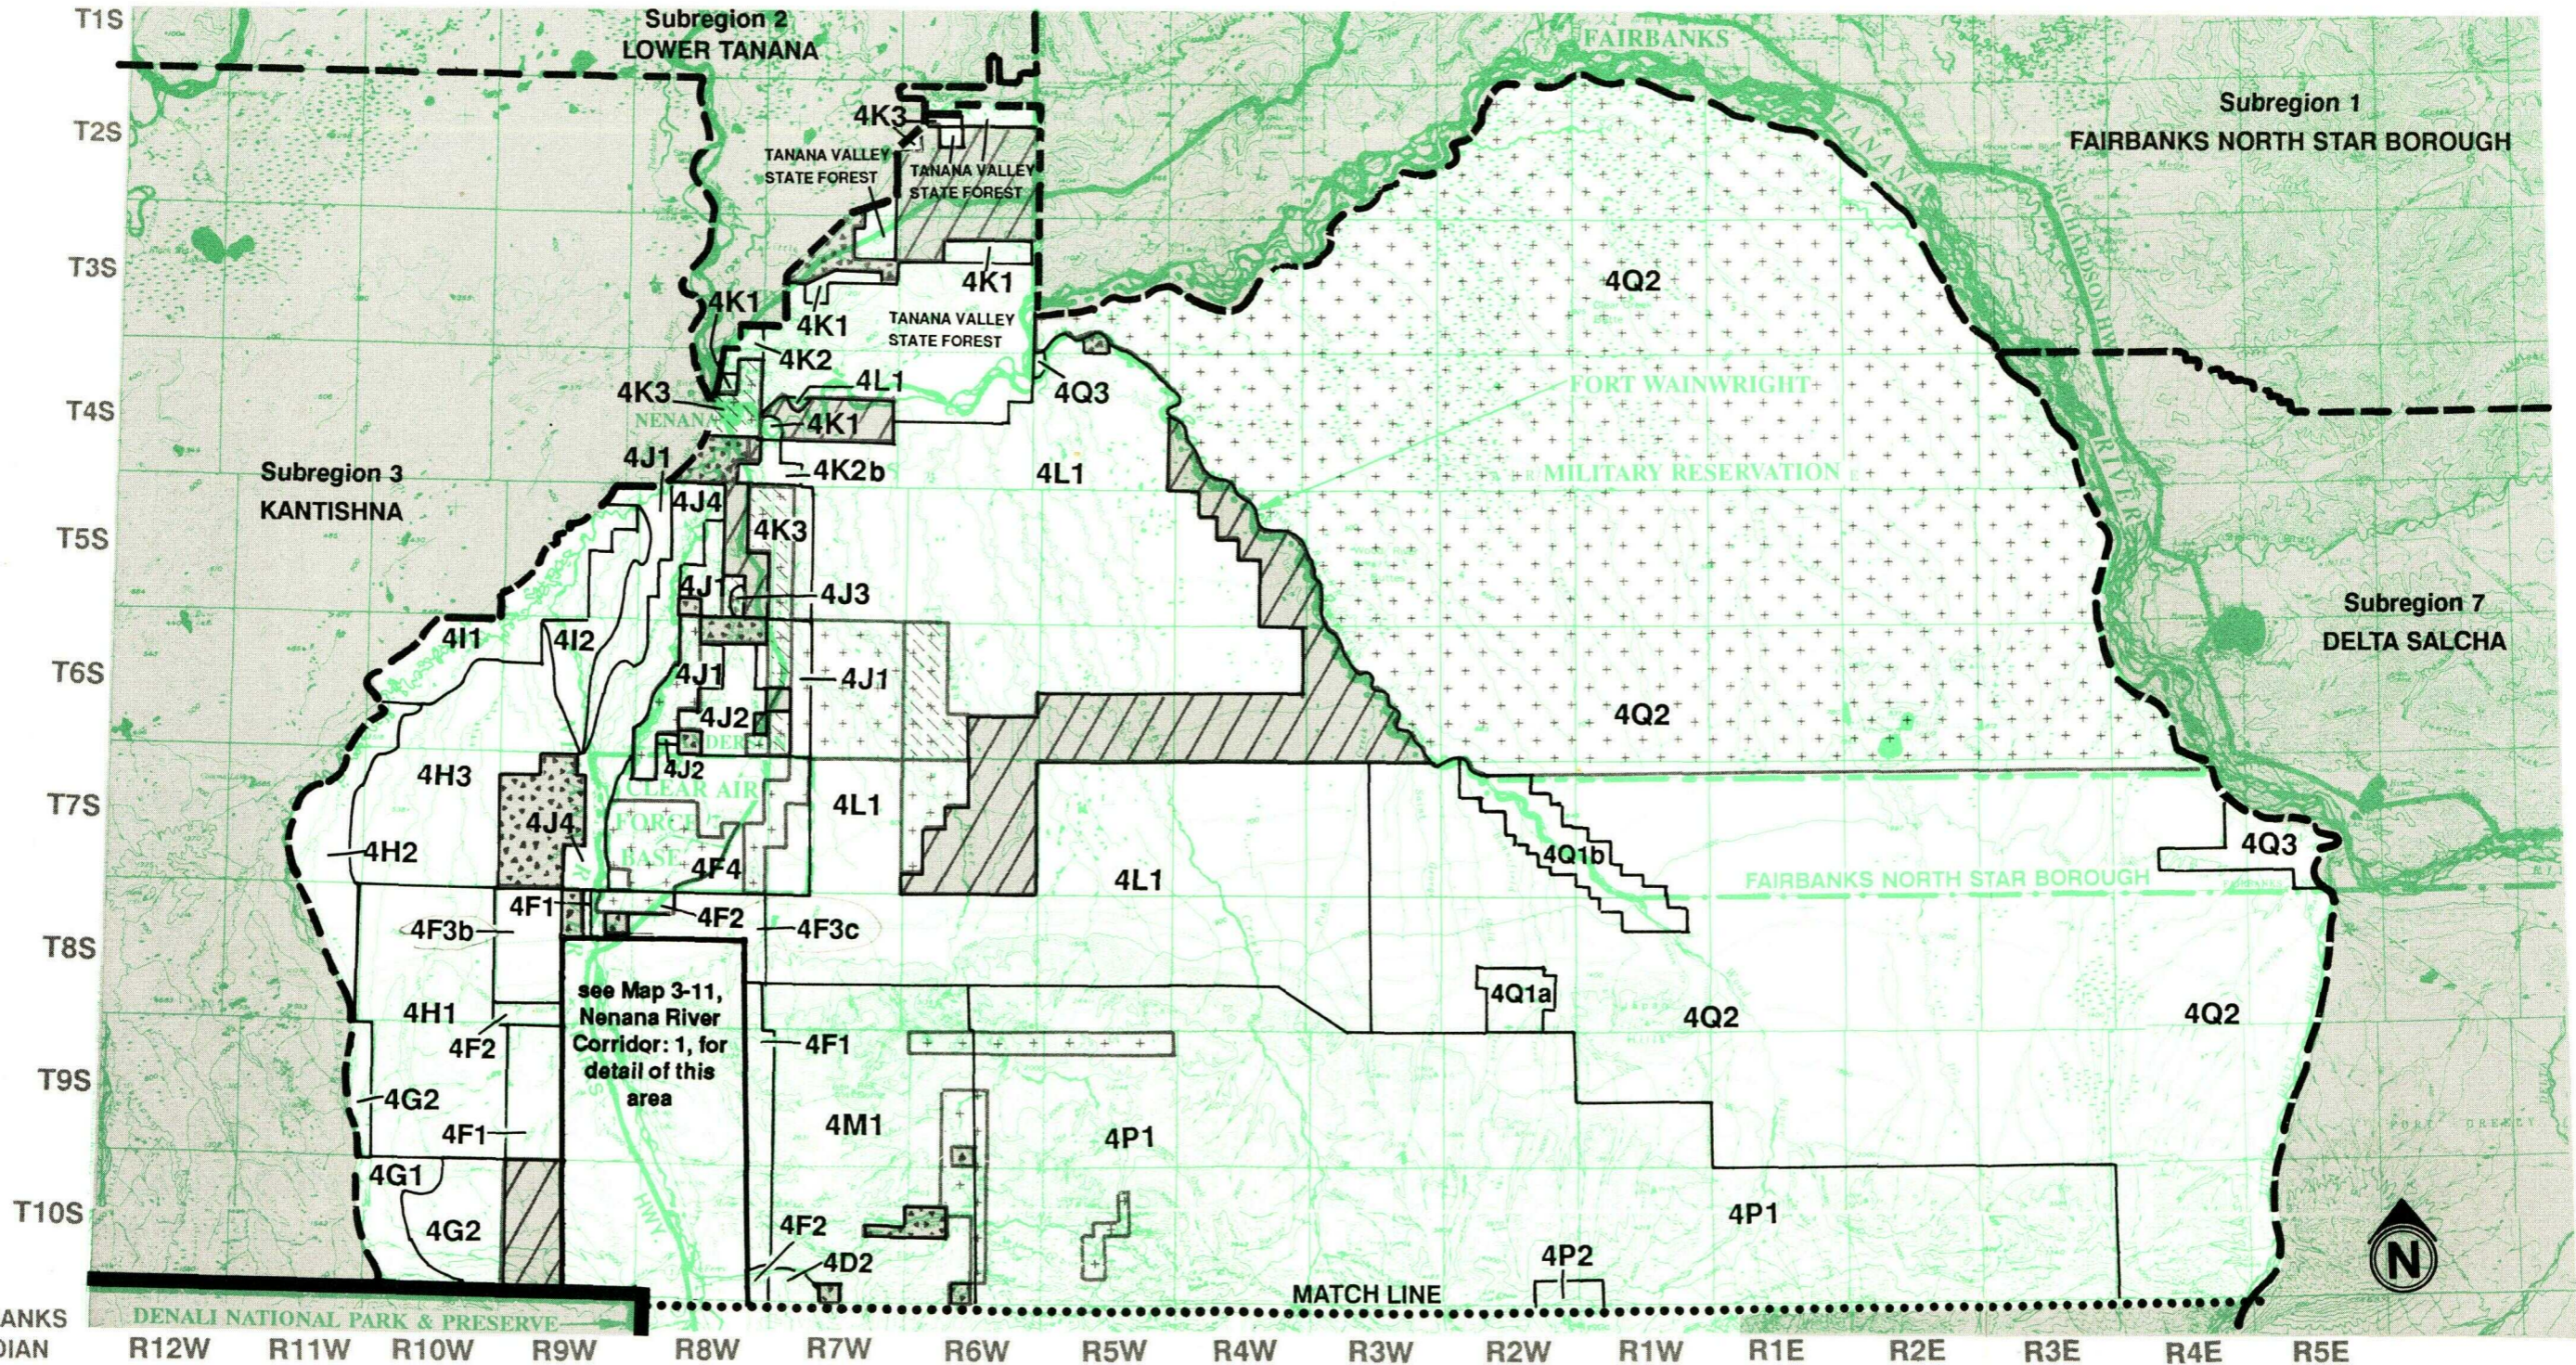

U.S.G.S. 1:250,000 Quads:

- Big Delta
- Fairbanks
- Healy
- Mt. Hayes

LEGEND

- Area Plan Boundary
- Subregion Boundary
- Subunit Boundary
- State Owned
- State Selected
- Native Owned
- Native/State Selected
- Private

MAP SCALE 1:500,000

**PARKS HWY. & WEST ALASKA RANGE**

U.S.G.S. 1:250,000 Quads:

Fairbanks  
Healy

MAP SCALE 1:500,000

**LEGEND**

- |  |                    |  |                          |
|--|--------------------|--|--------------------------|
|  | Area Plan Boundary |  | Native/State Selected    |
|  | Subregion Boundary |  | Private                  |
|  | Subunit Boundary   |  | Proposed State Selection |
|  | State Owned        |  | State Selected           |
|  | State Selected     |  | Federal                  |
|  | Native Owned       |  |                          |

**PARKS HWY. & WEST ALASKA RANGE**