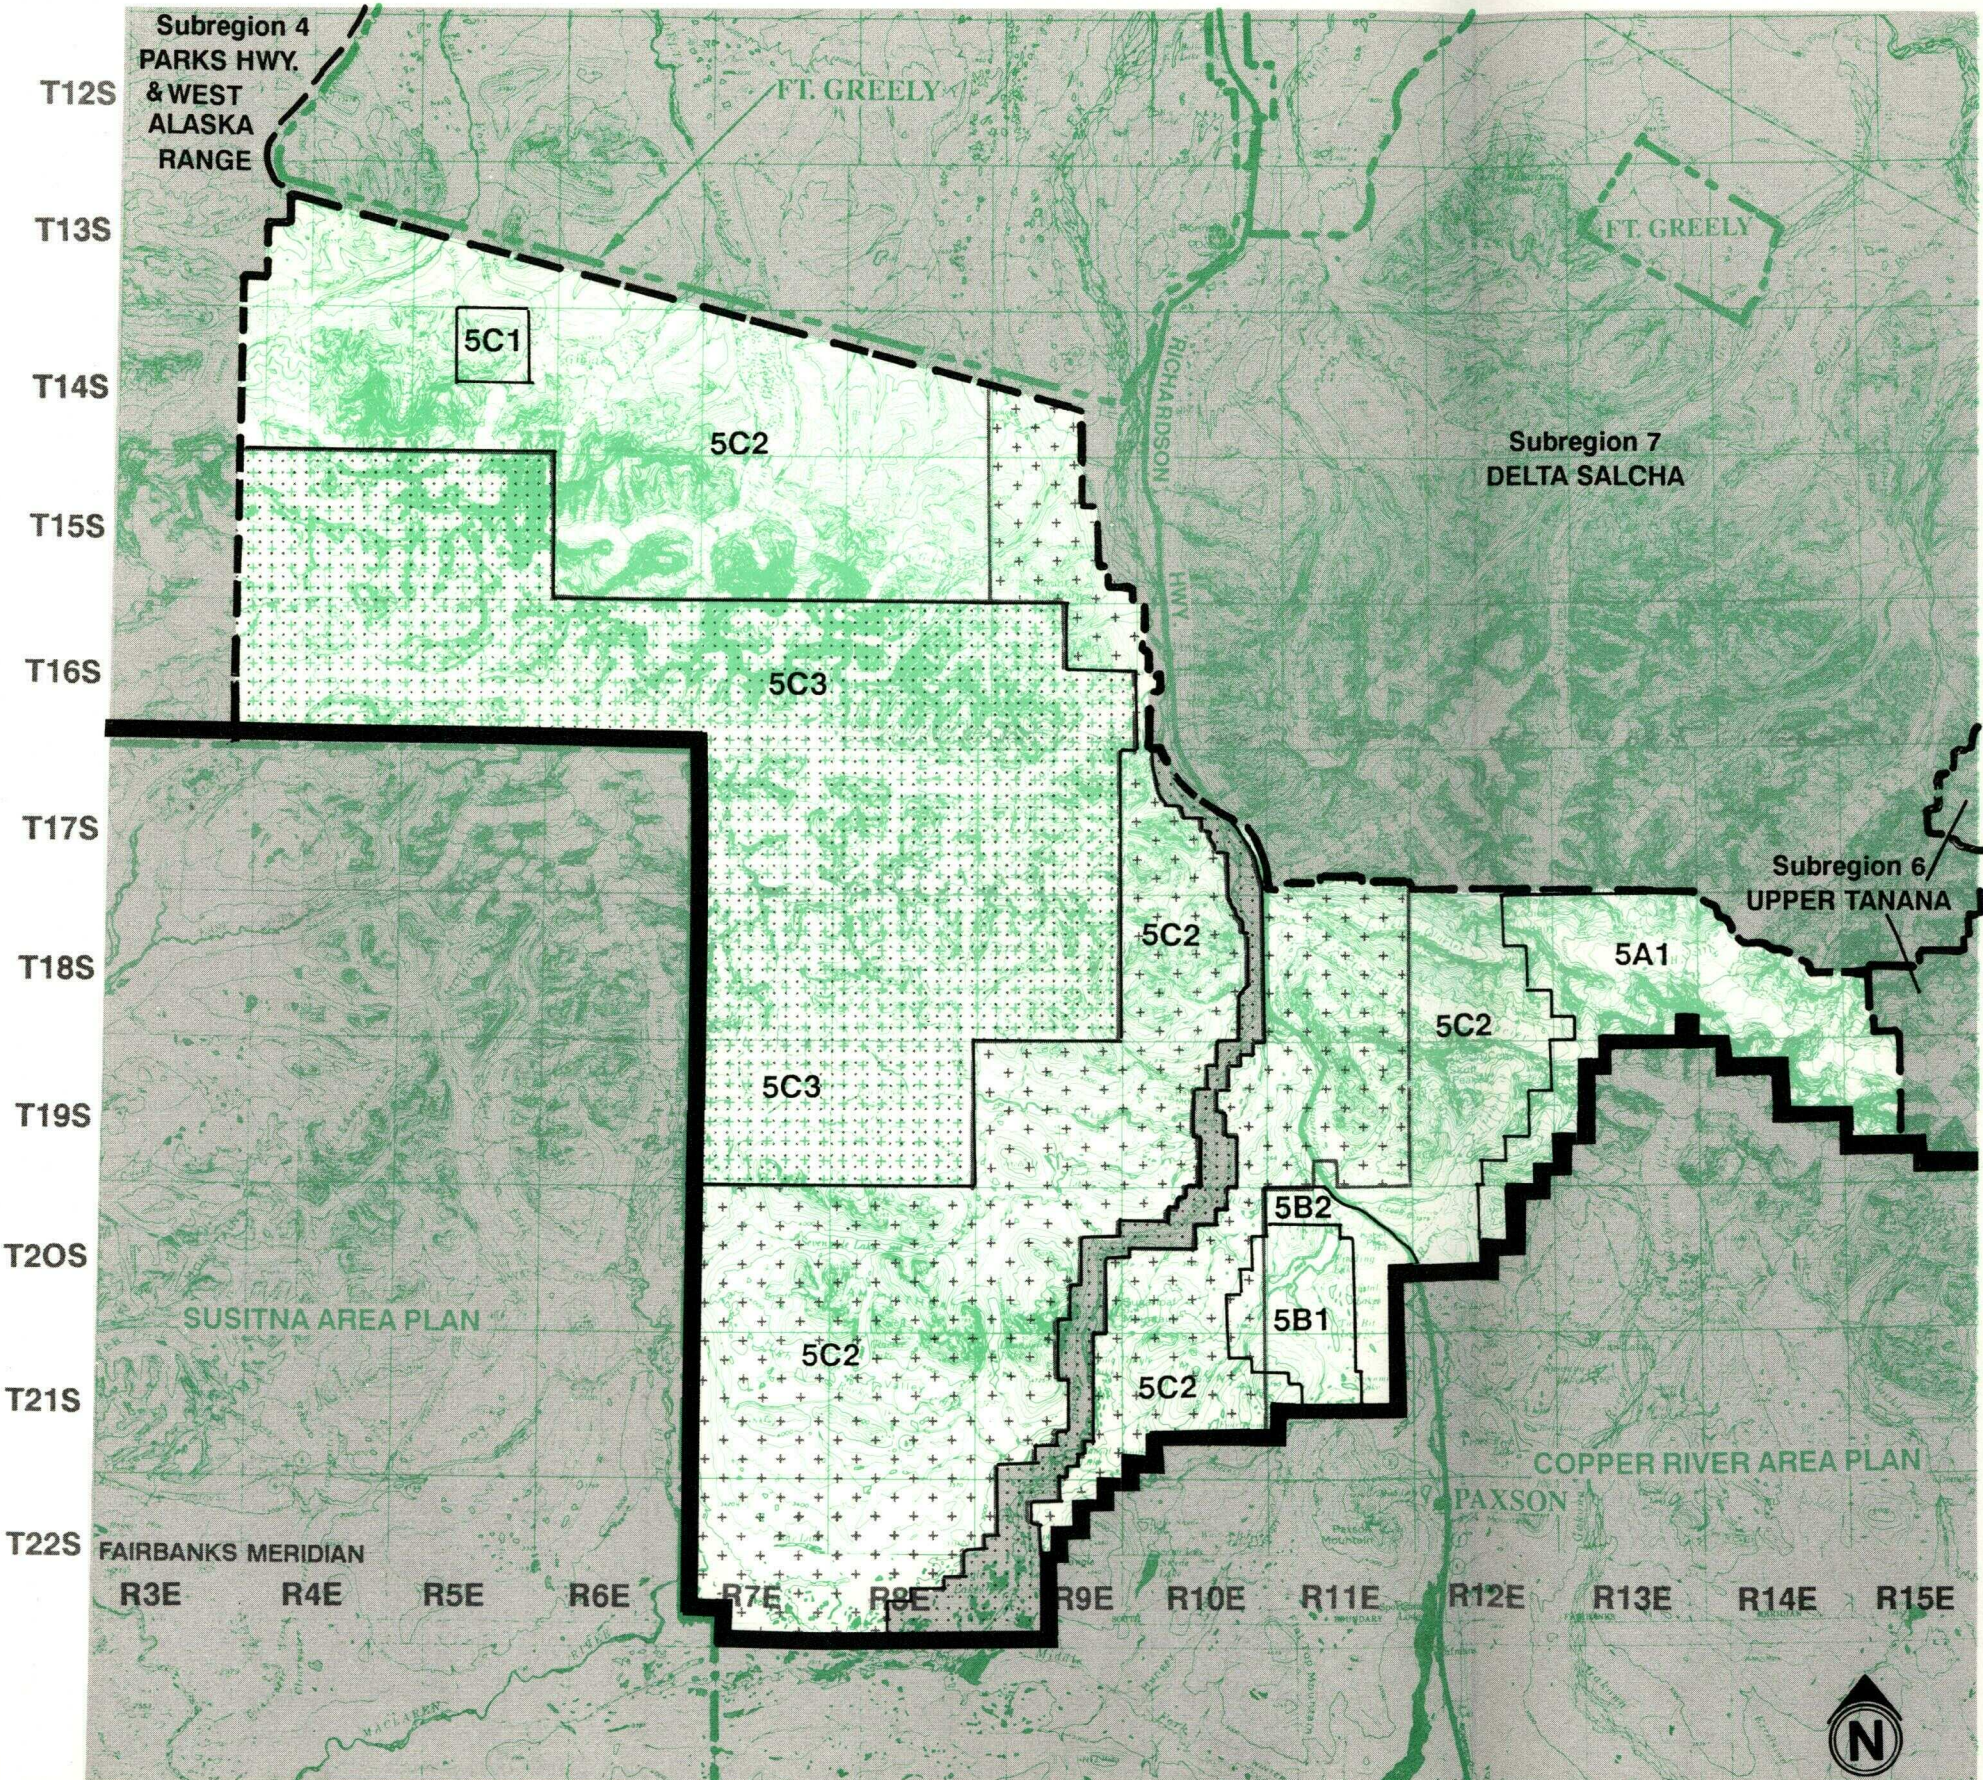

EAST ALASKA RANGE

LEGEND

- Area Plan Boundary
- Subregion Boundary
- Subunit Boundary
- State Owned
- State Selected
- Federal
- Private
- Proposed State Selection
- Borough Owned

U.S.G.S. 1:250,000 Quads:

- Gulkana
- Healy
- Mt. Hayes

MAP SCALE 1:500,000