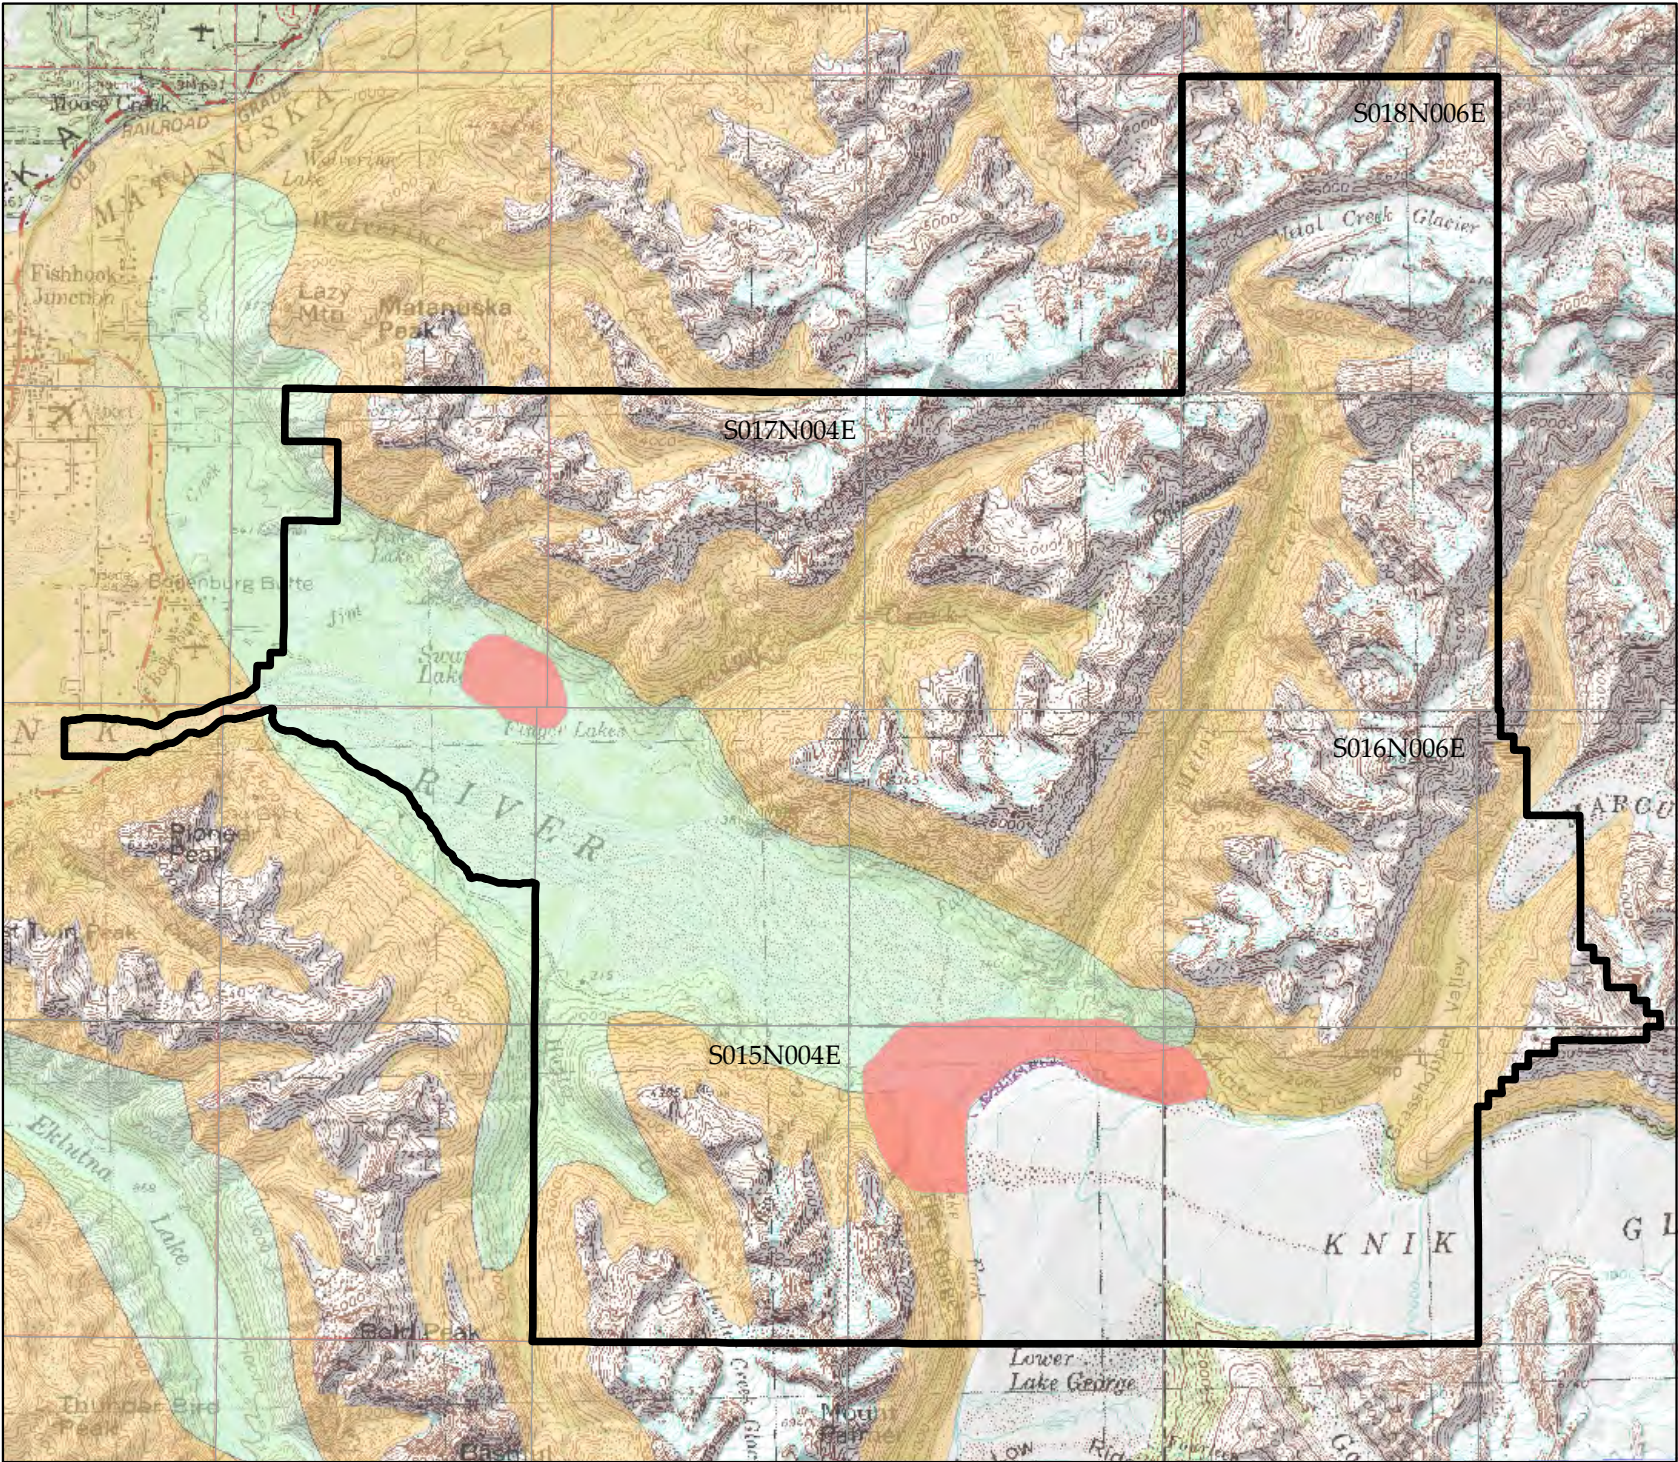

Knik River Public Use Area

(AS 41.23.180 - 41.23.230)

Moose Habitat

-  KRPUA Legal Boundary
- MOOSE**
-  General Habitat
-  Calving and Rutting Areas
-  Calving Concentration Areas

This map is for graphic representation only and is intended to be used only as a guide. Habitat information derived from ADF&G data.

Coordinate System: NAD_1983_UTM_Zone_6N