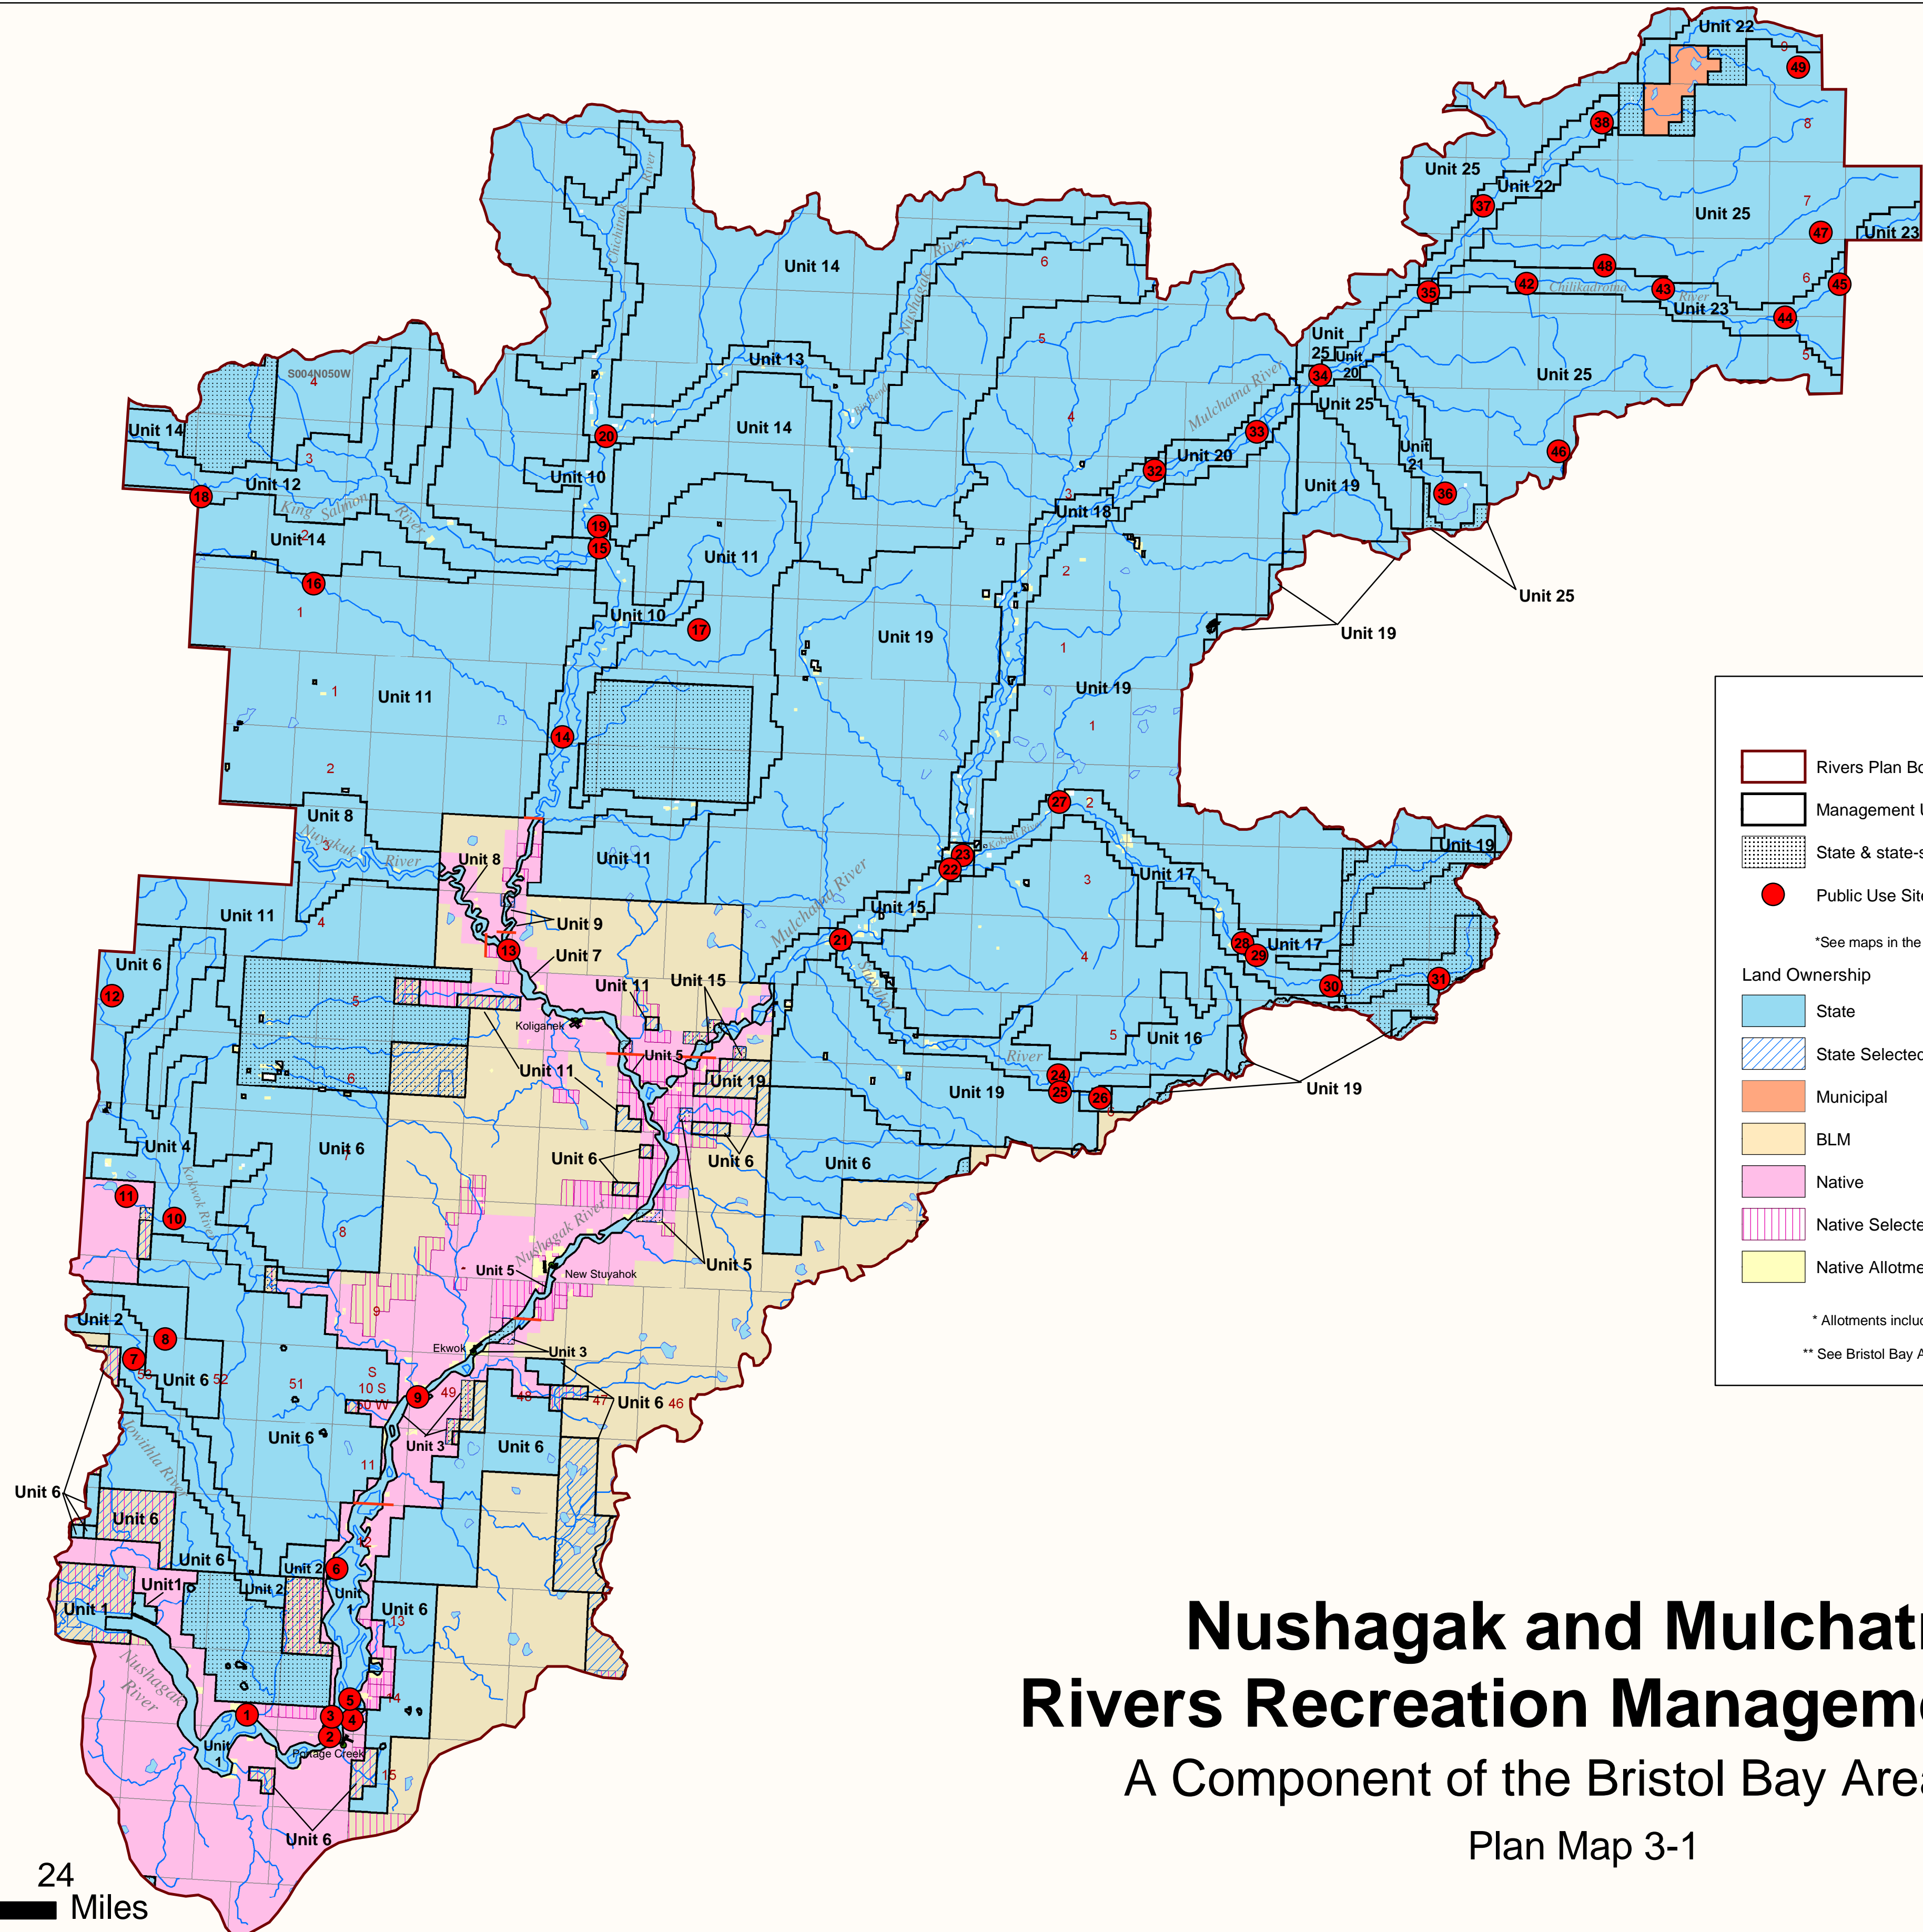

April 2005

Legend

- Rivers Plan Boundary
- Management Unit Boundary
- State & state-selected land not affected by Rivers Plan**
- Public Use Sites*

*See maps in the appendix for site boundaries

Land Ownership

- State
- State Selected
- Municipal
- BLM
- Native
- Native Selected
- Native Allotment* or Private

* Allotments include those under application
** See Bristol Bay Area Plan for management requirements

Nushagak and Mulchatna Rivers Recreation Management Plan

A Component of the Bristol Bay Area Plan

Plan Map 3-1