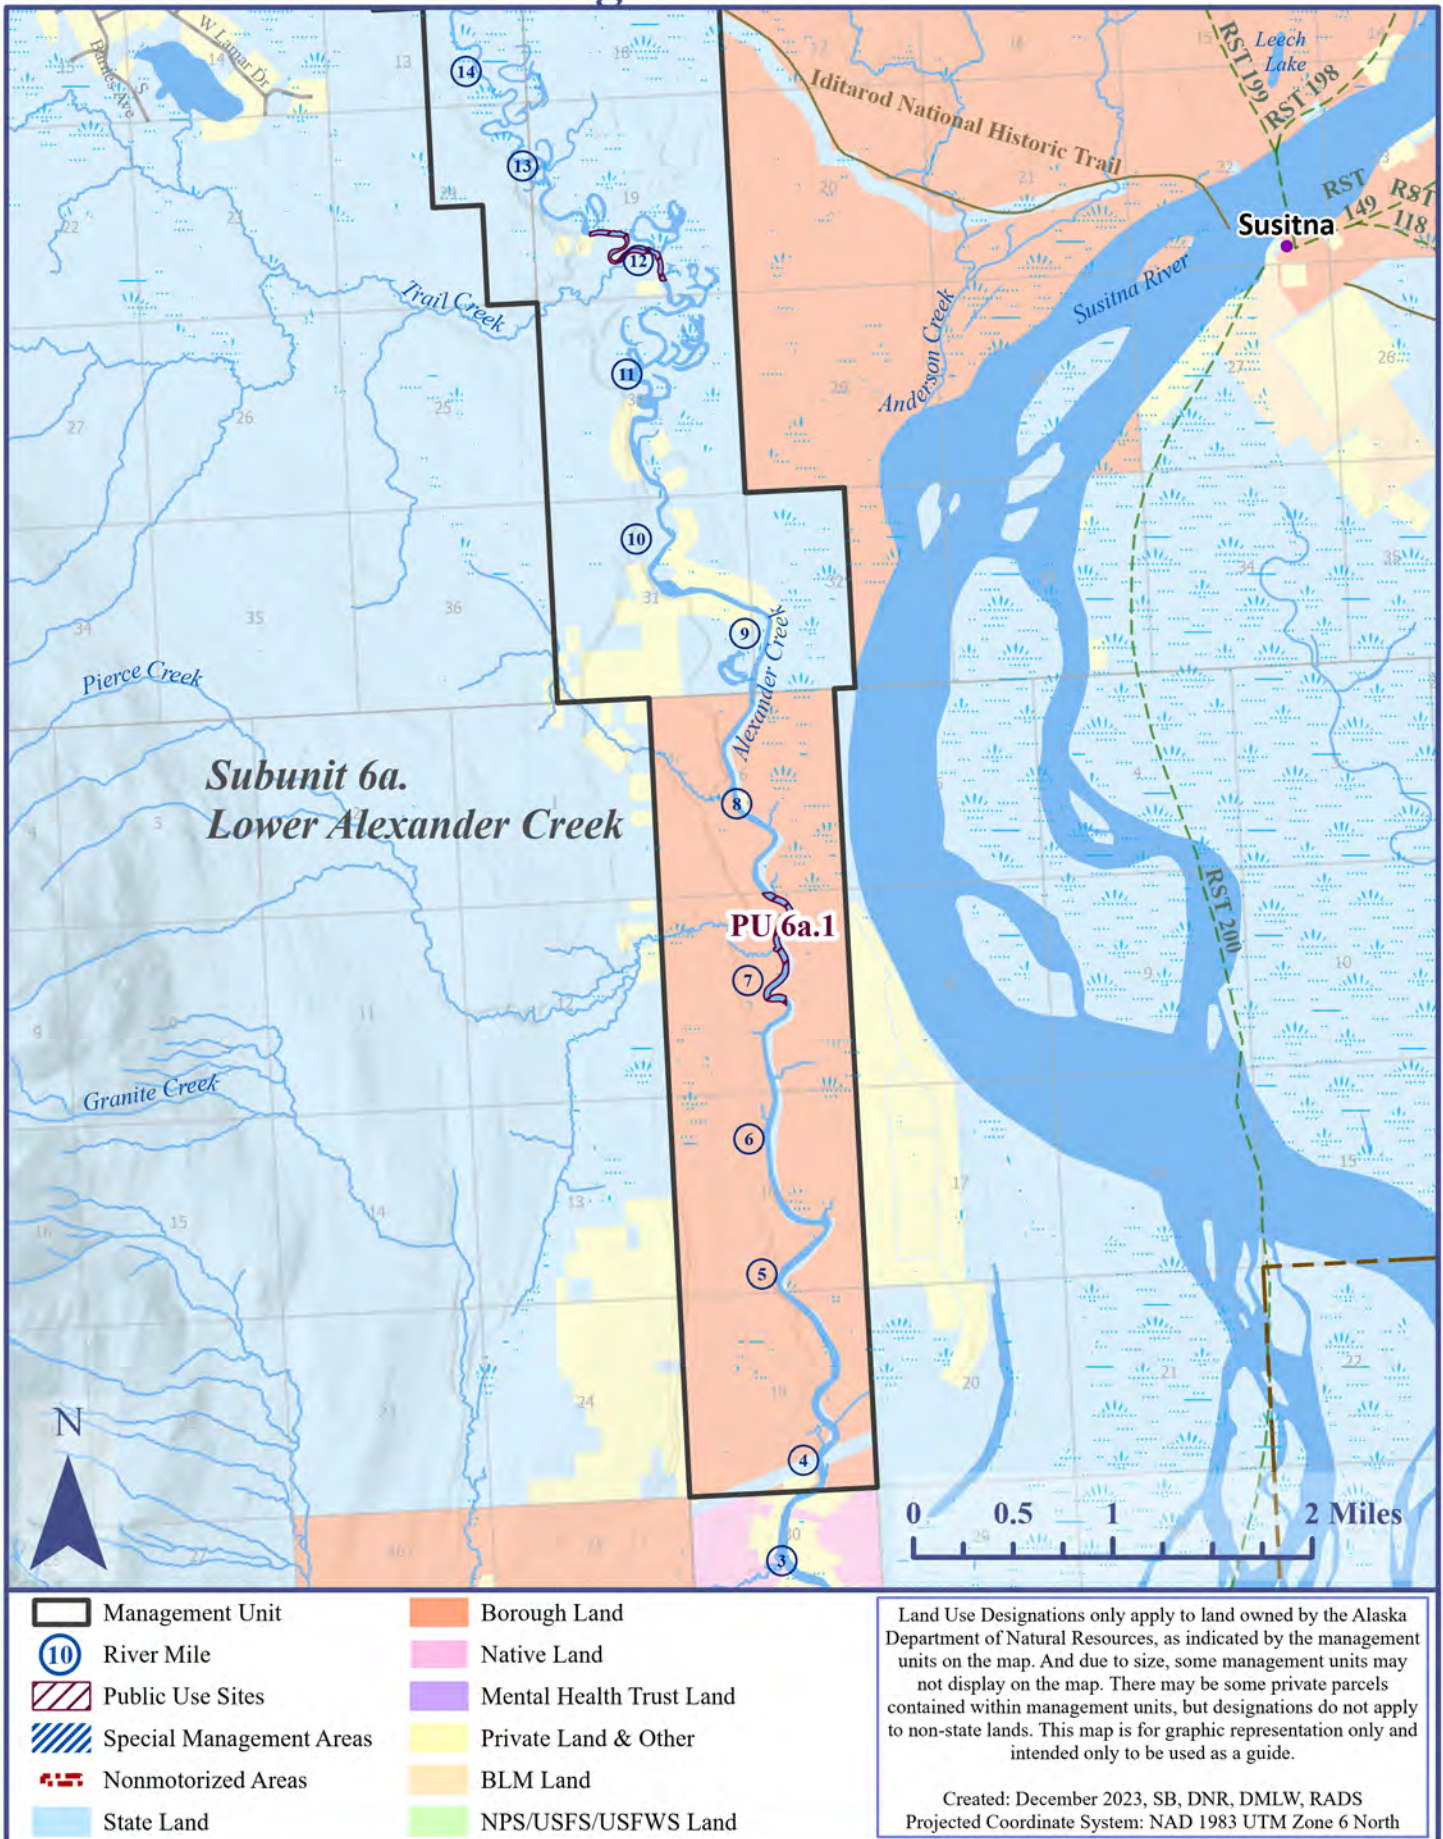

Alexander Creek Management Unit

MAP 1

Alexander Creek Management Unit

MAP 2

- | | |
|--------------------------|--------------------------|
| Management Unit | State Land |
| River Mile | Borough Land |
| Public Use Sites | Native Land |
| Special Management Areas | Mental Health Trust Land |
| Nonmotorized Areas | Private Land & Other |

Land Use Designations only apply to land owned by the Alaska Department of Natural Resources, as indicated by the management units on the map. And due to size, some management units may not display on the map. There may be some private parcels contained within management units, but designations do not apply to non-state lands. This map is for graphic representation only and intended only to be used as a guide.

Created: December 2023, SB, DNR, DMLW, RADS
 Projected Coordinate System: NAD 1983 UTM Zone 6 North

Alexander Creek Management Unit

MAP 3