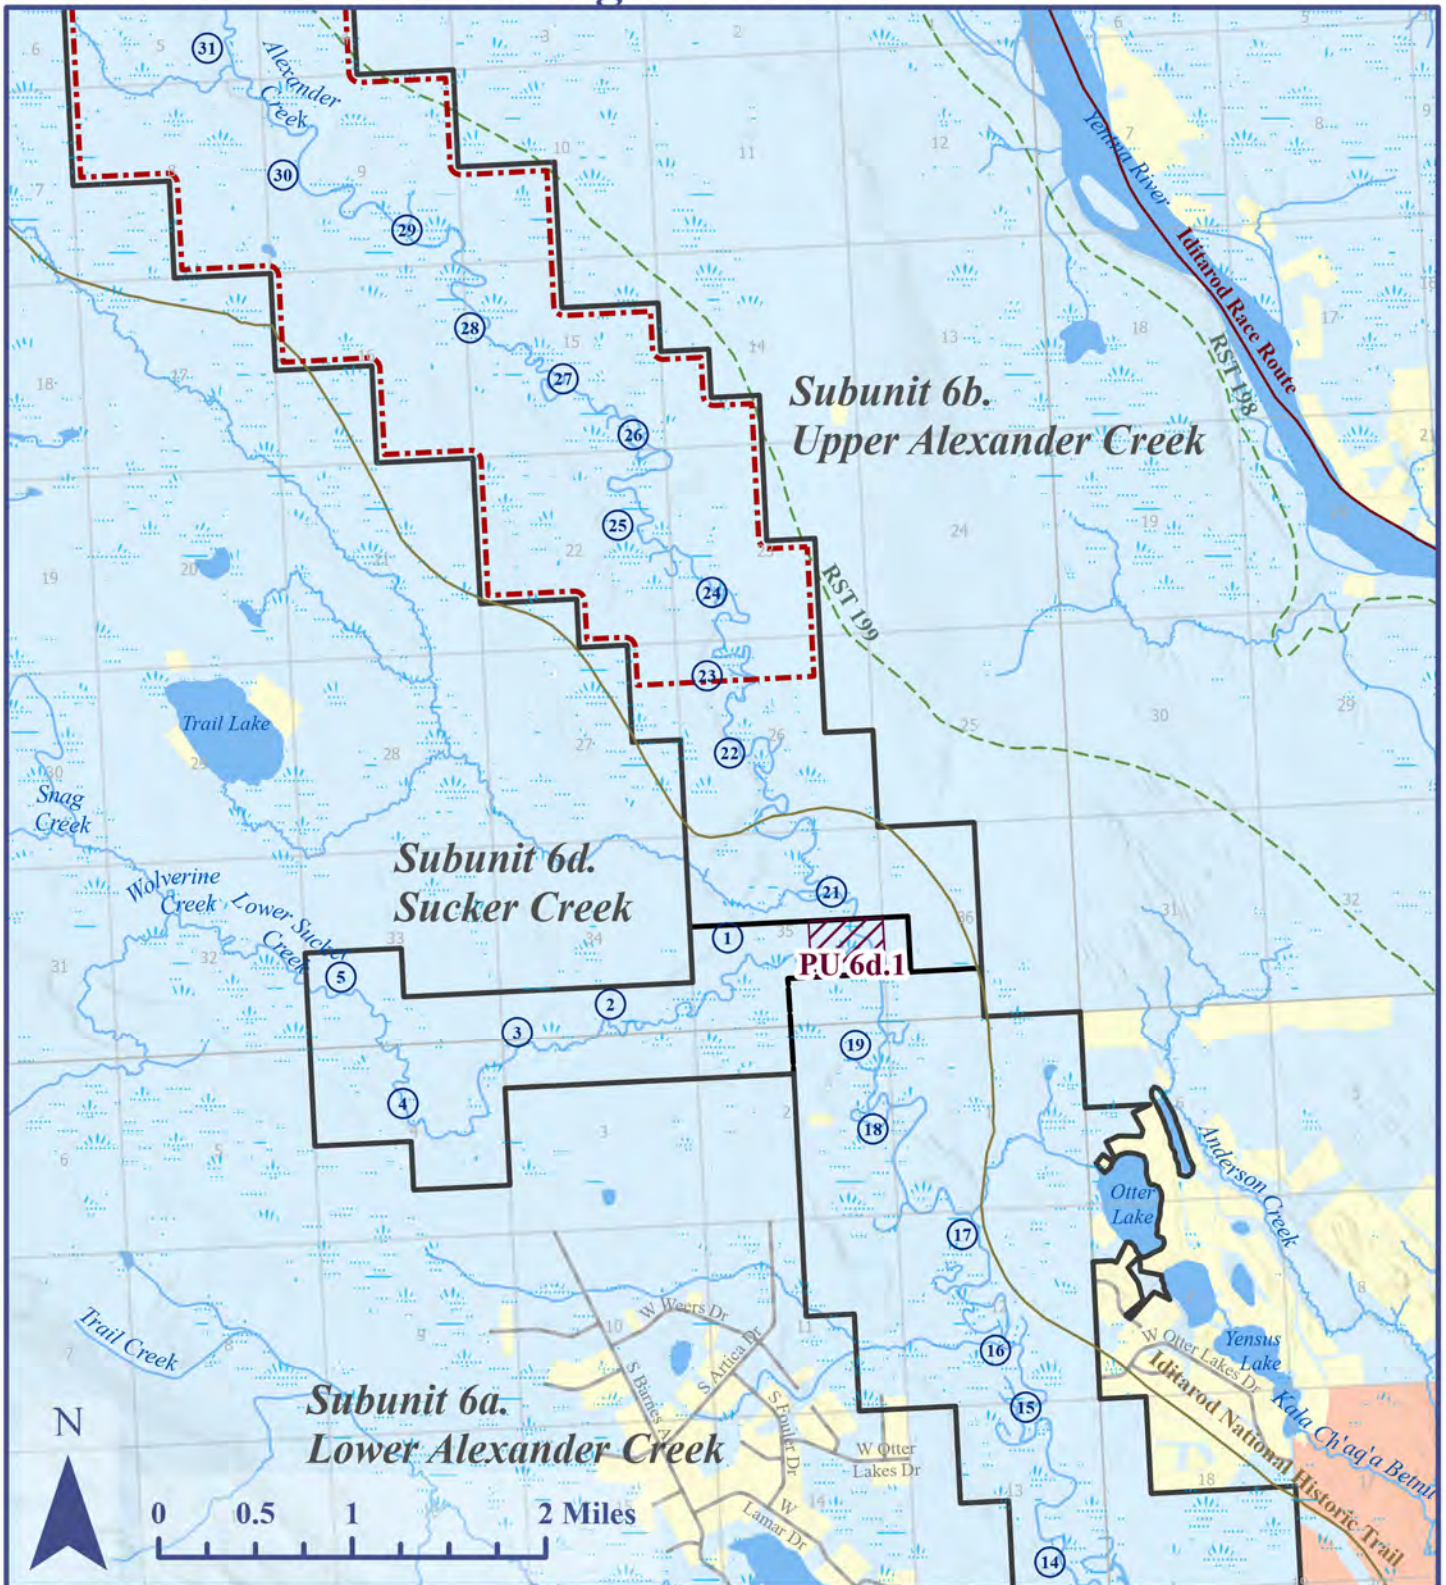

Alexander Creek Management Unit

MAP 1

Alexander Creek Management Unit

MAP 2

- | | |
|--------------------------|--------------------------|
| Management Unit | State Land |
| River Mile | Borough Land |
| Public Use Sites | Native Land |
| Special Management Areas | Mental Health Trust Land |
| Nonmotorized Areas | Private Land & Other |

Land Use Designations only apply to land owned by the Alaska Department of Natural Resources, as indicated by the management units on the map. And due to size, some management units may not display on the map. There may be some private parcels contained within management units, but designations do not apply to non-state lands. This map is for graphic representation only and intended only to be used as a guide.

Created: December 2023, SB, DNR, DMLW, RADS
 Projected Coordinate System: NAD 1983 UTM Zone 6 North

Alexander Creek Management Unit

MAP 3