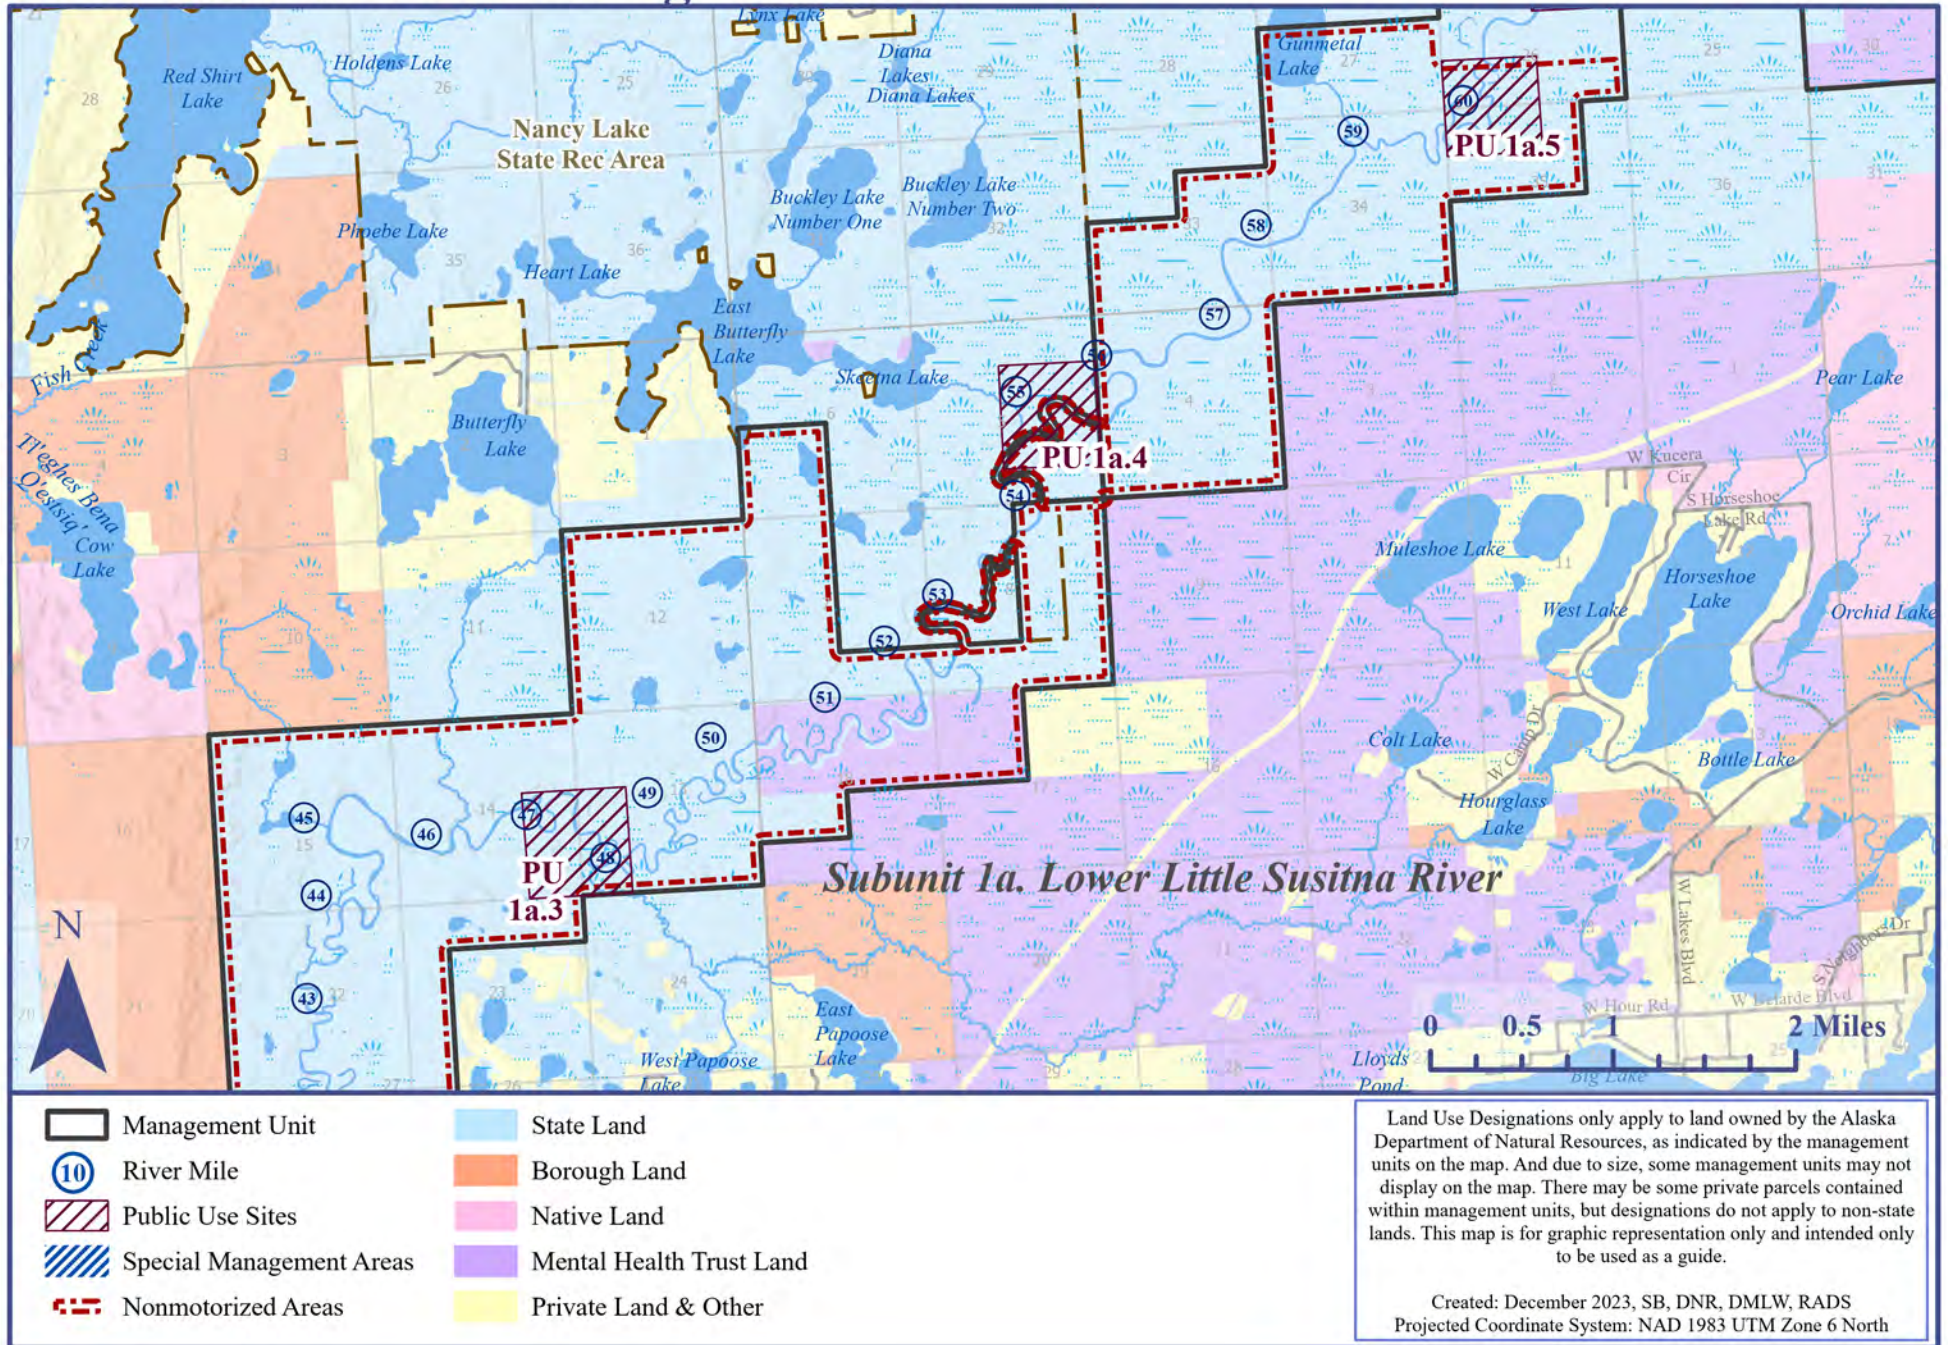

Little Susitna River Management Unit

MAP 2