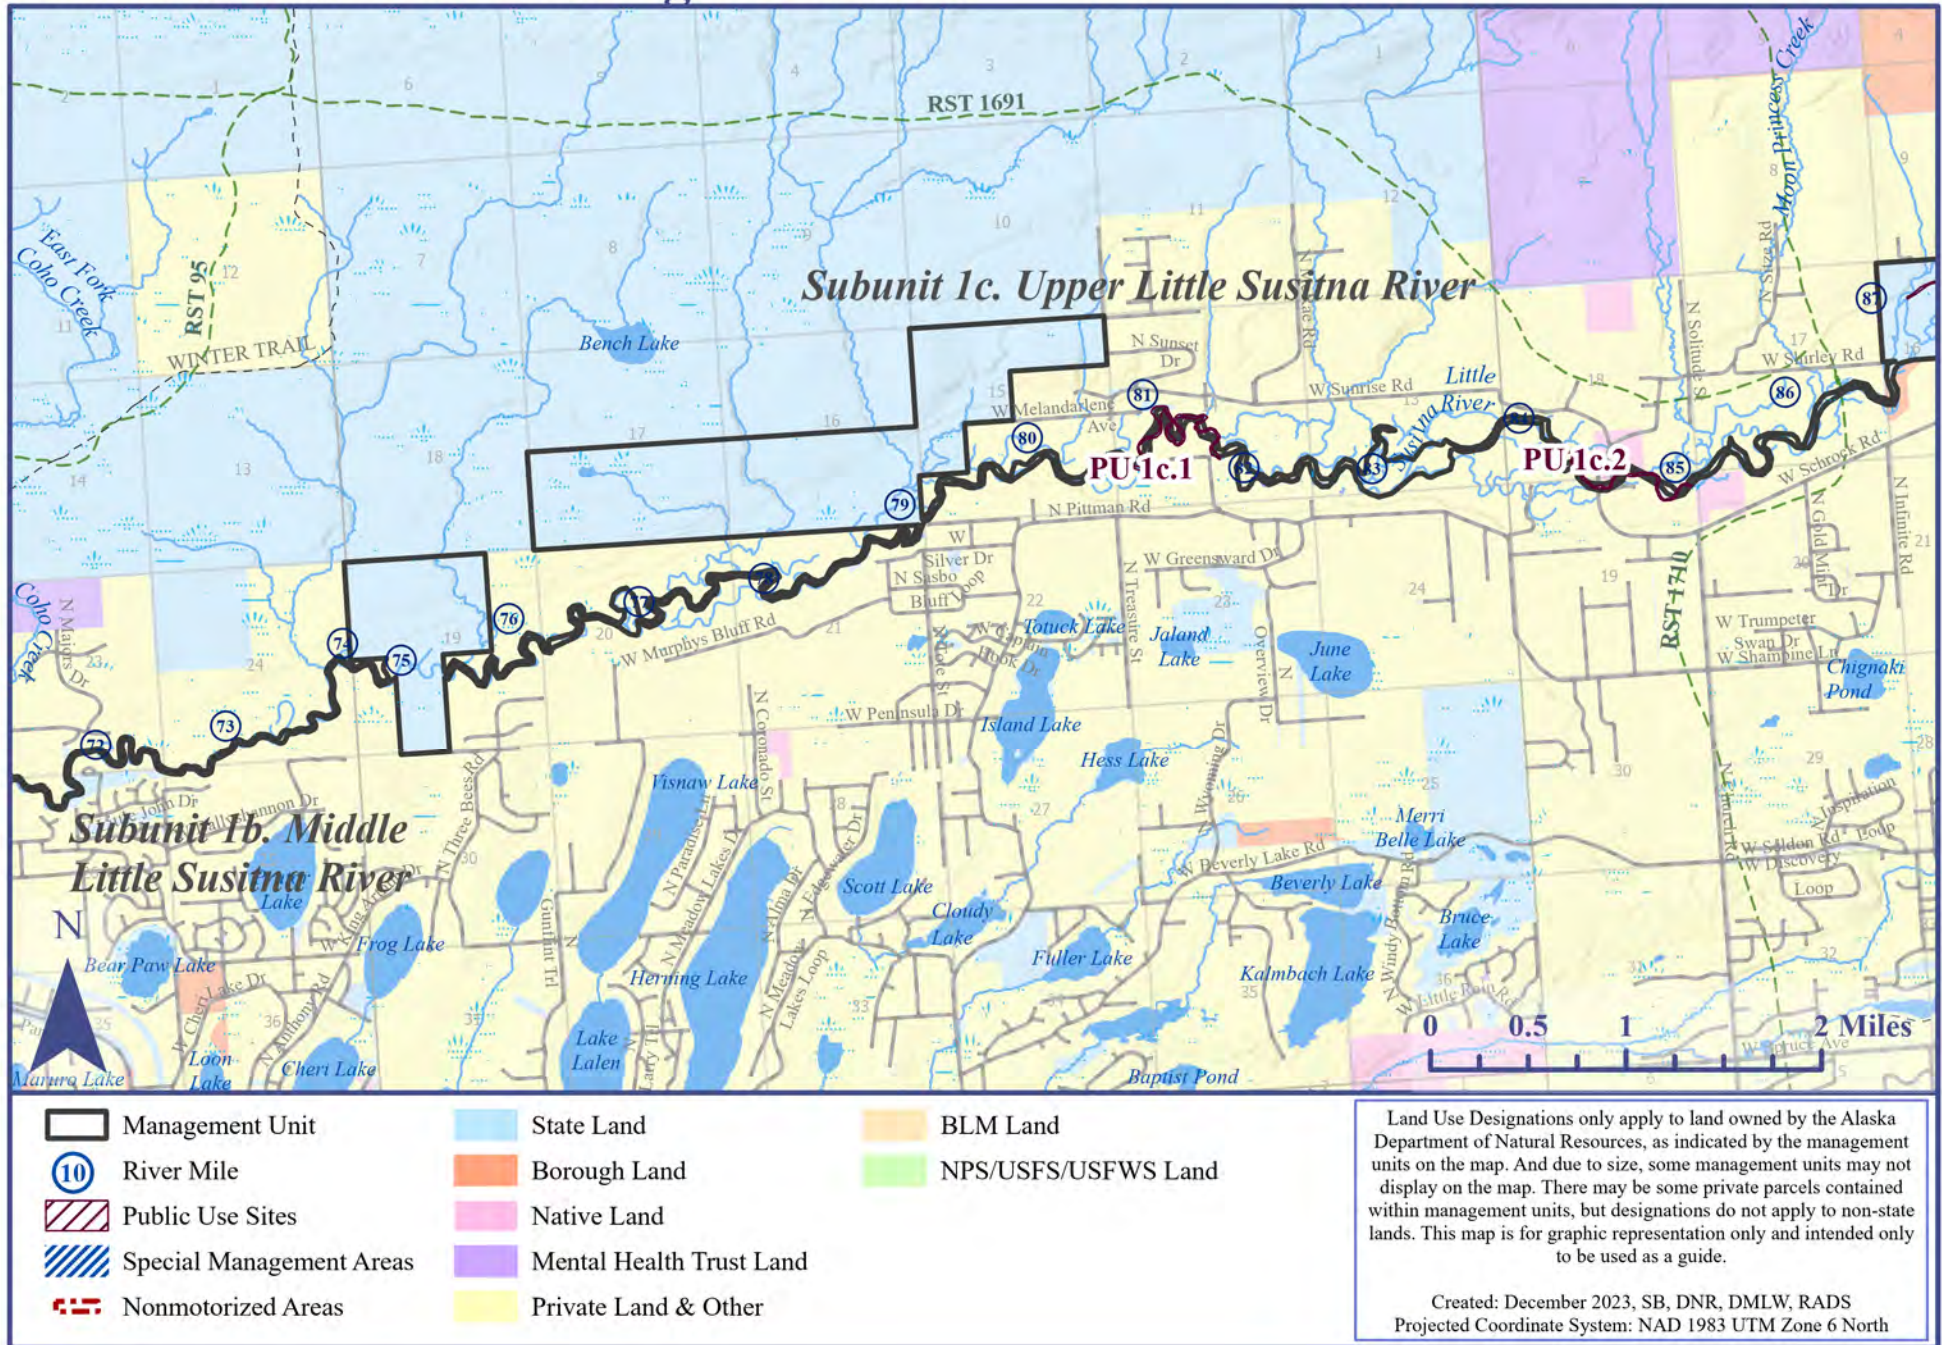

Little Susitna River Management Unit

MAP 4