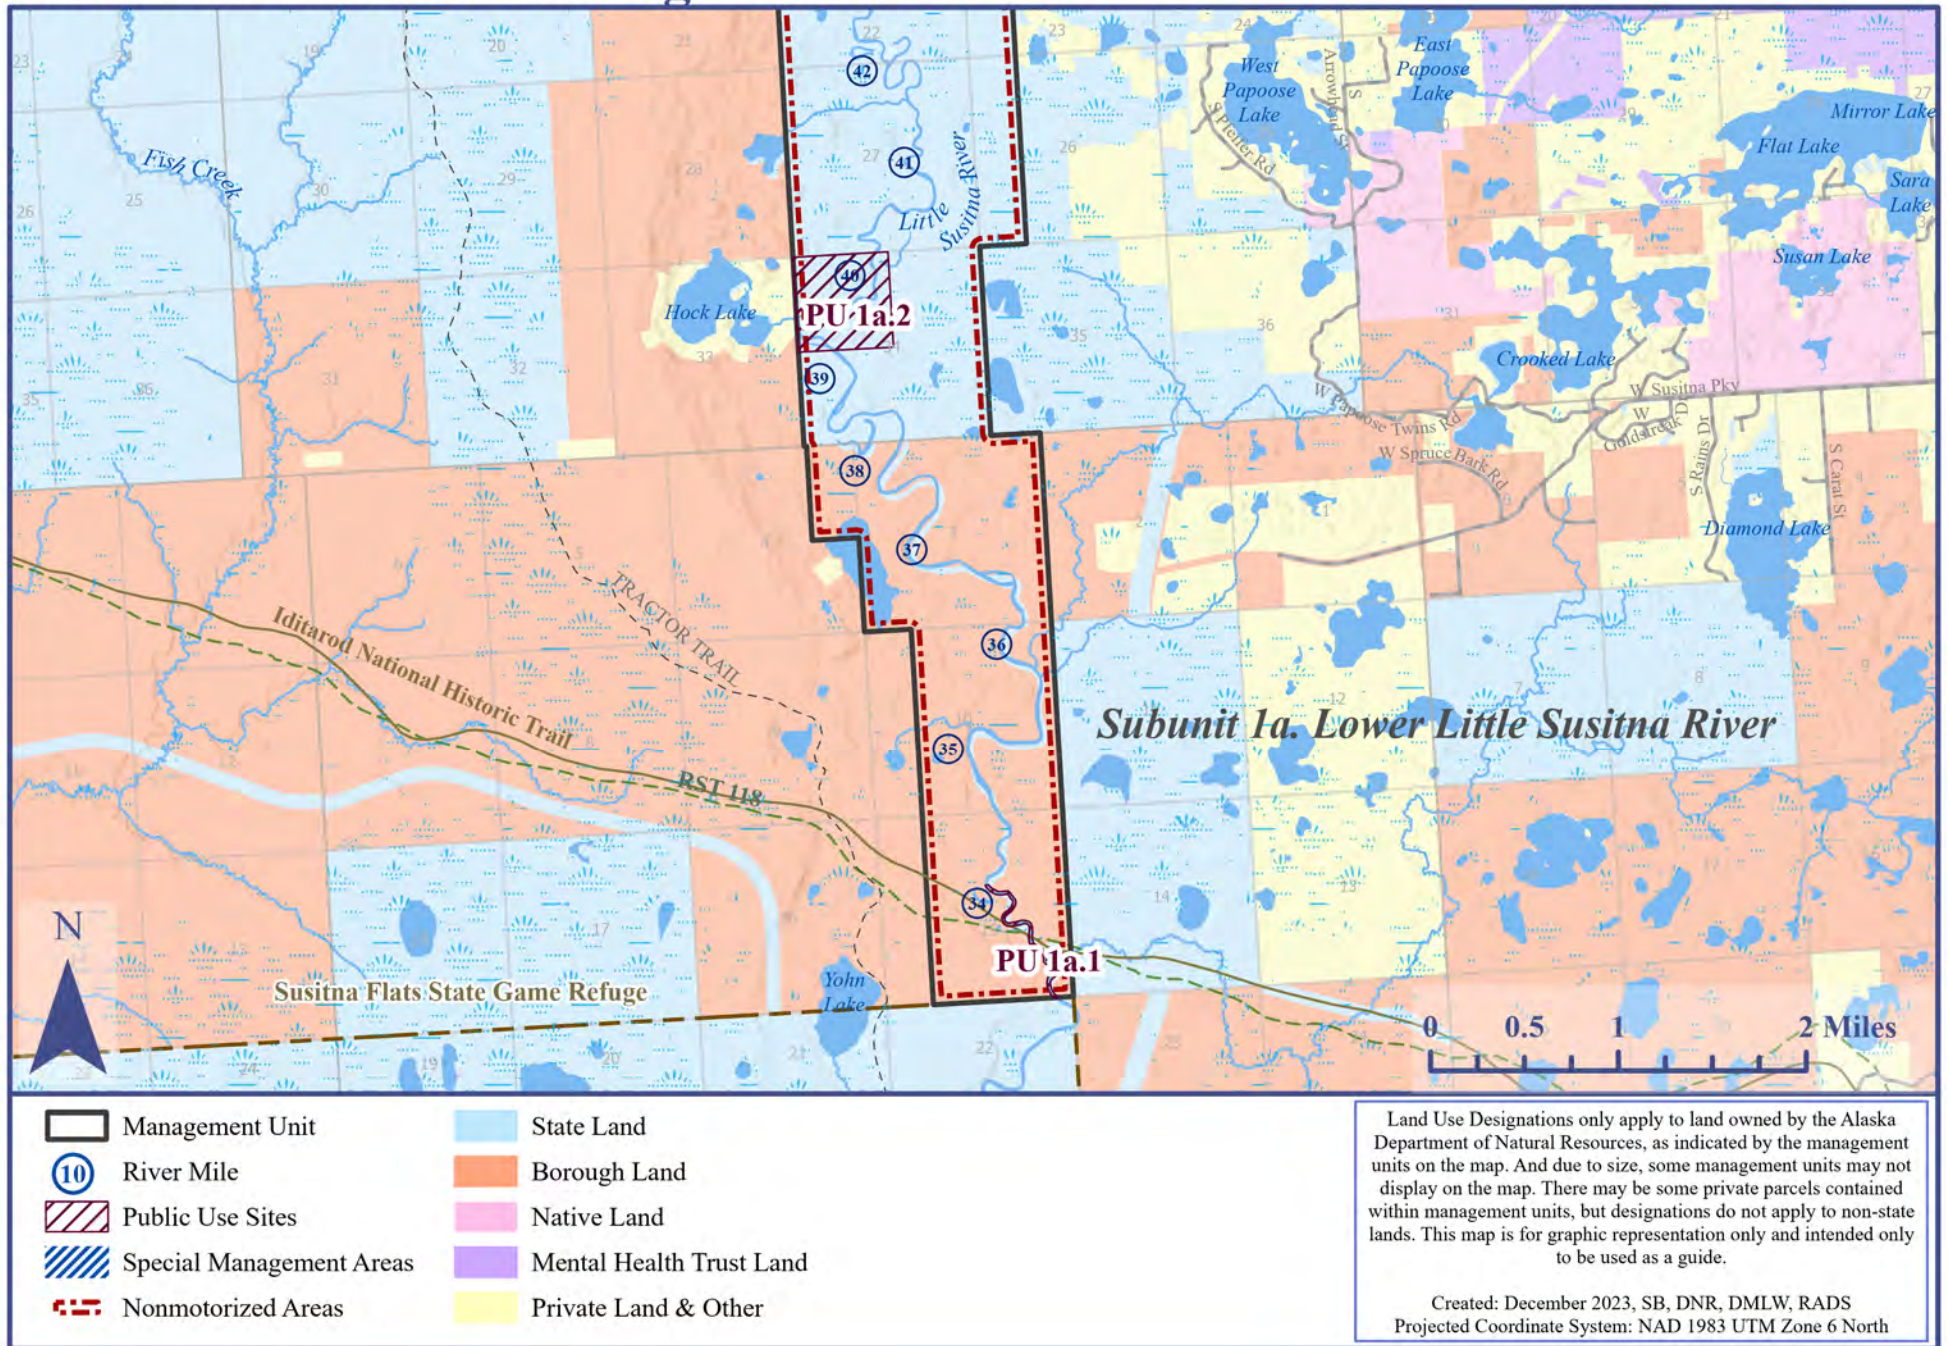

# Little Susitna River Management Unit

# MAP 1