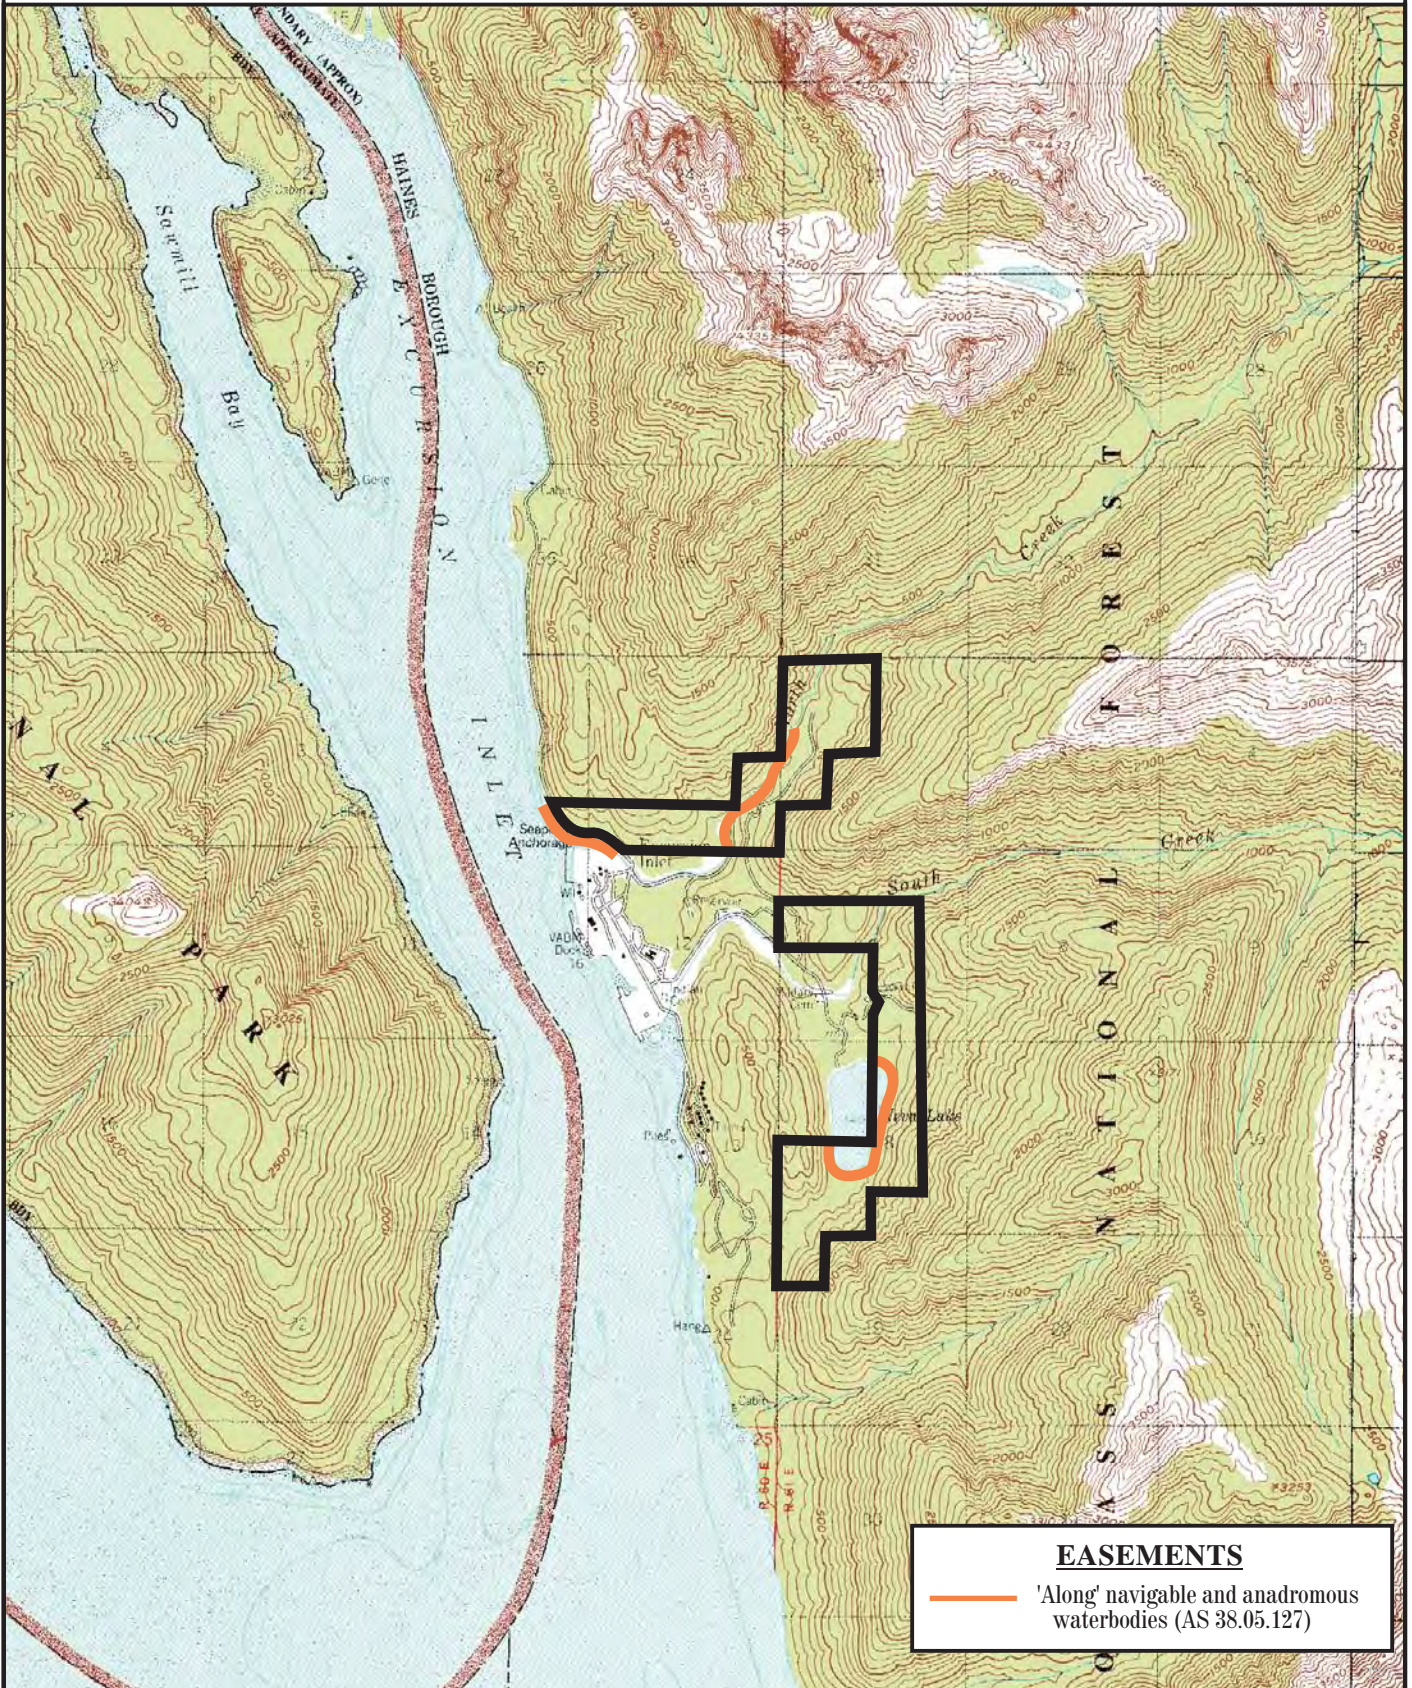

Excursion Inlet

NS.EX.1002

Prepared by: DNR
Source USGS Juneau B-5
Date: 12/2004

— one mile —

Meridian	Township	Range
CRM	40S	61E