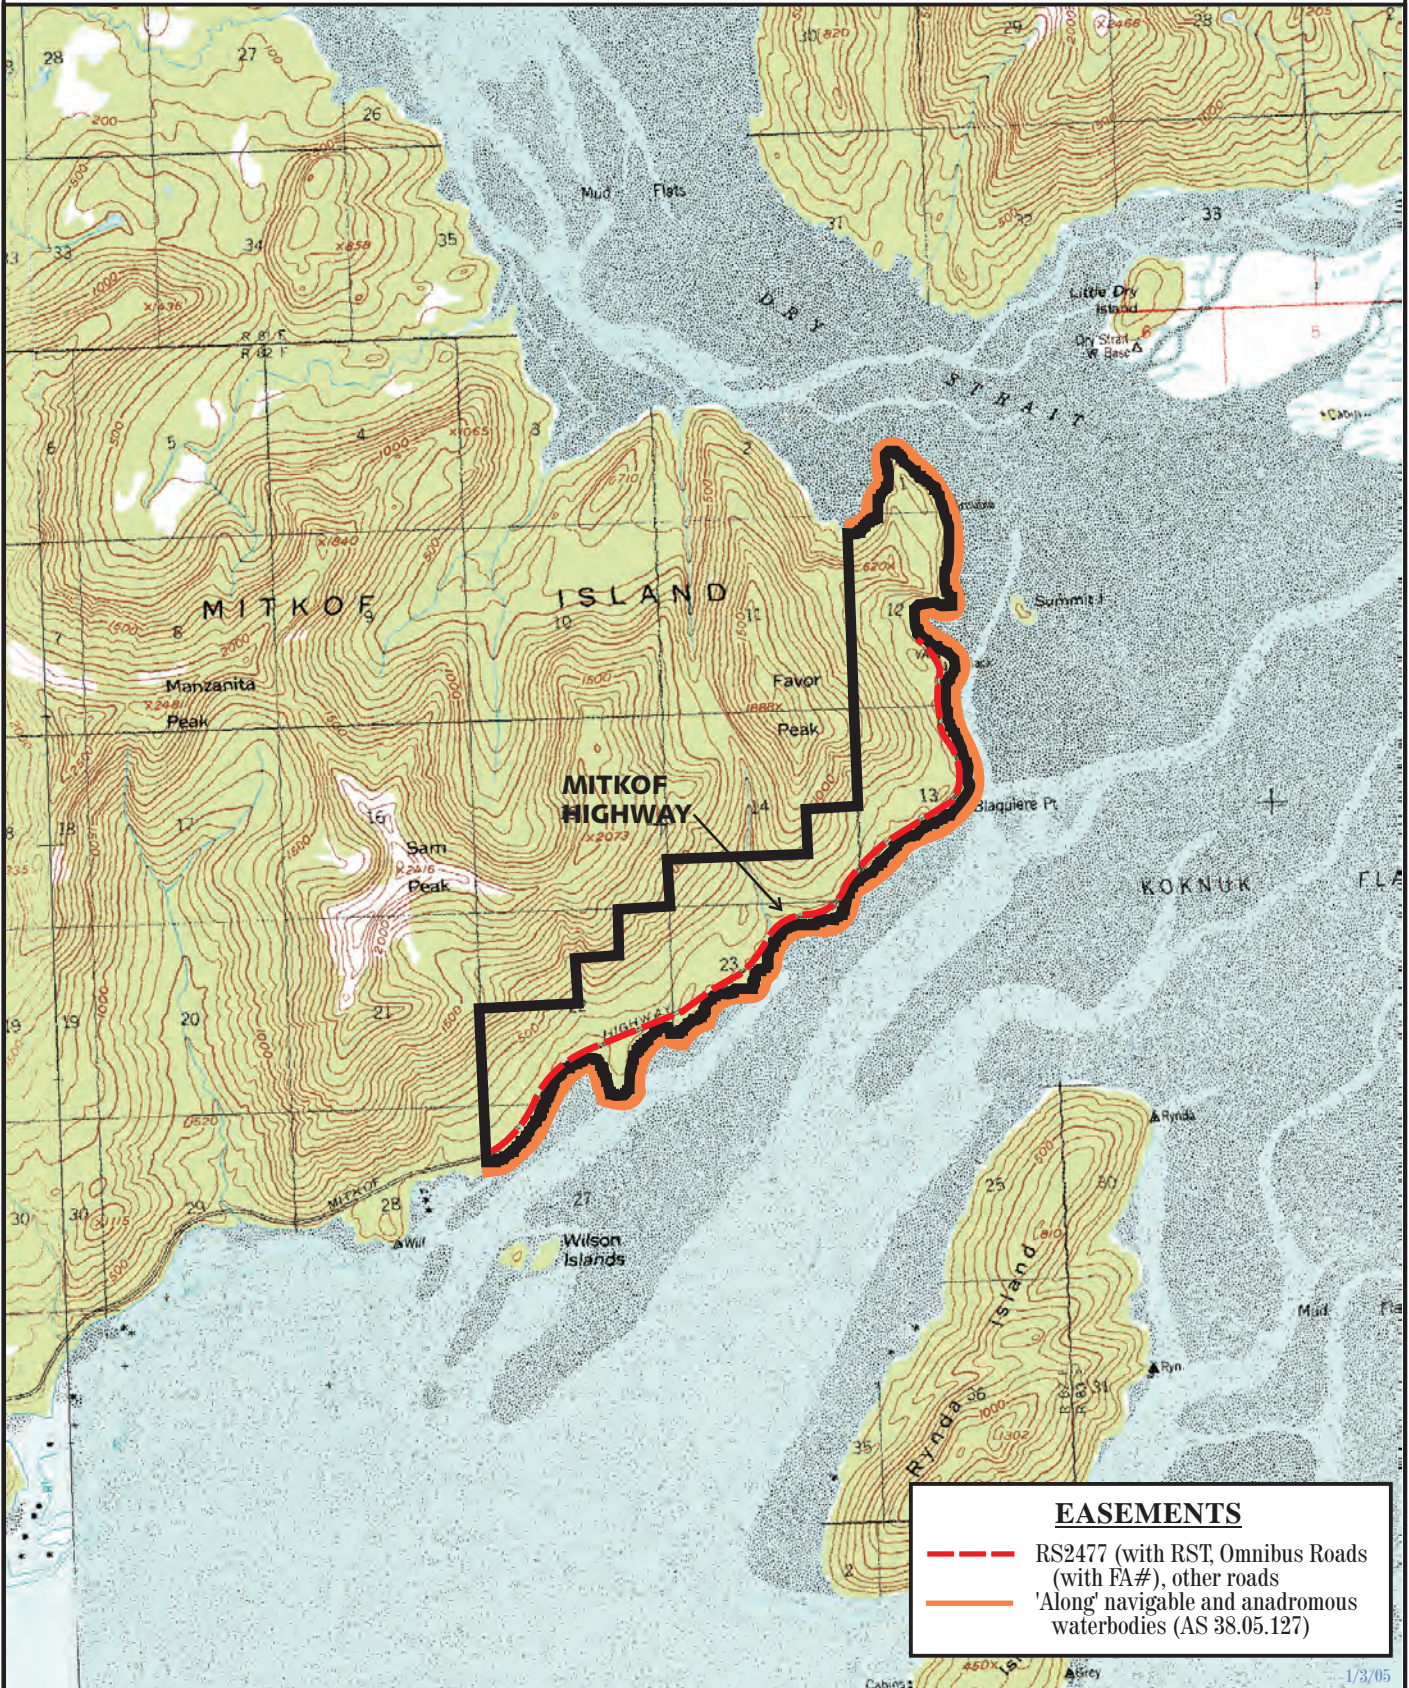

Favor Peak

SD.1001

Prepared by: DNR
Source USGS Petersburg C-3, C-4
Date: 12/2004

Meridian	Township	Range
CRM	61S	82E