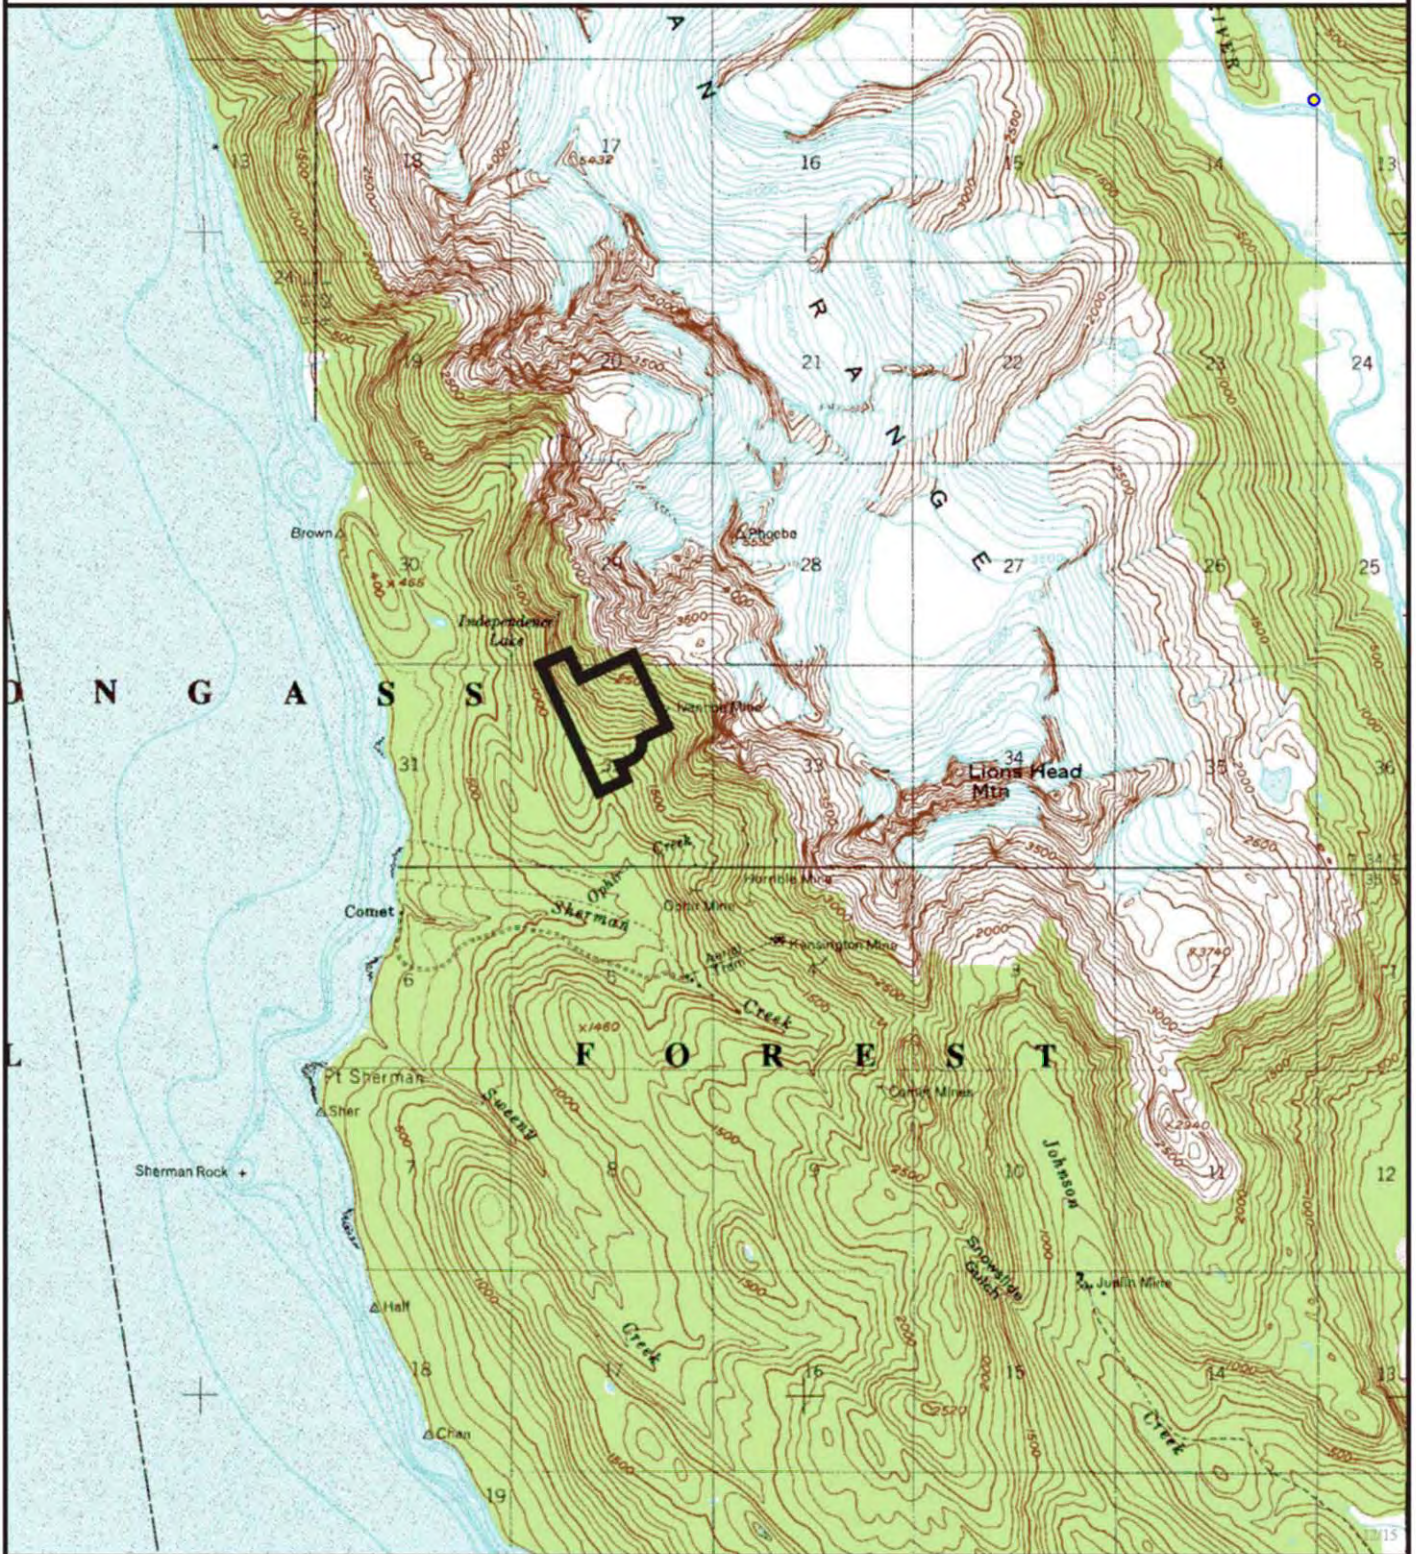

Ivanhoe

JU.NL.1001

Prepared by: DNR
Source USGS Juneau D-4
Date: 12/2004

Meridian	Township	Range
CRM	34S	62E