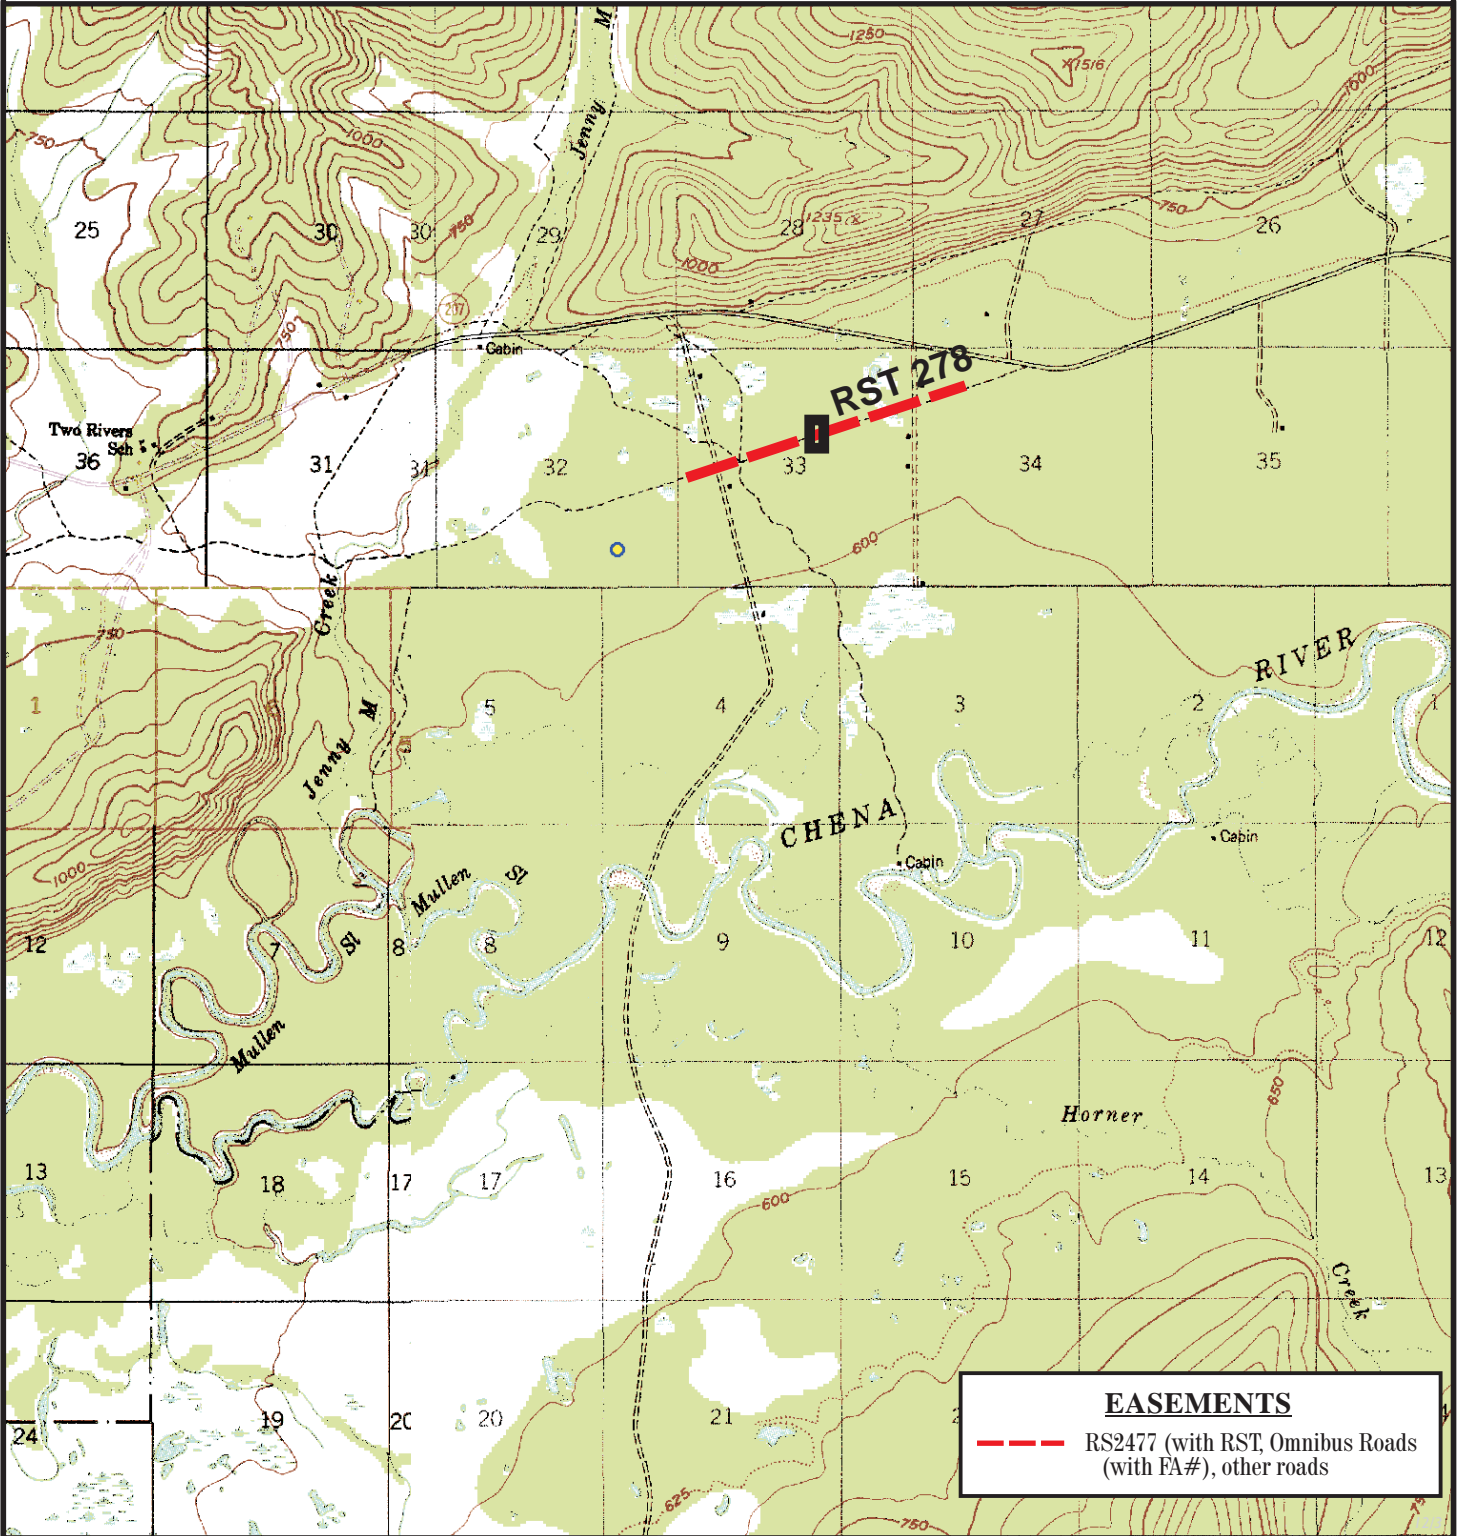

Jennie M. Creek C

FA.JC.1001

Prepared by: DNR
Source USGS, Big Delta D-6, Fairbanks D-1
Date: 12/2004

Meridian FM Township 1N Range 4E