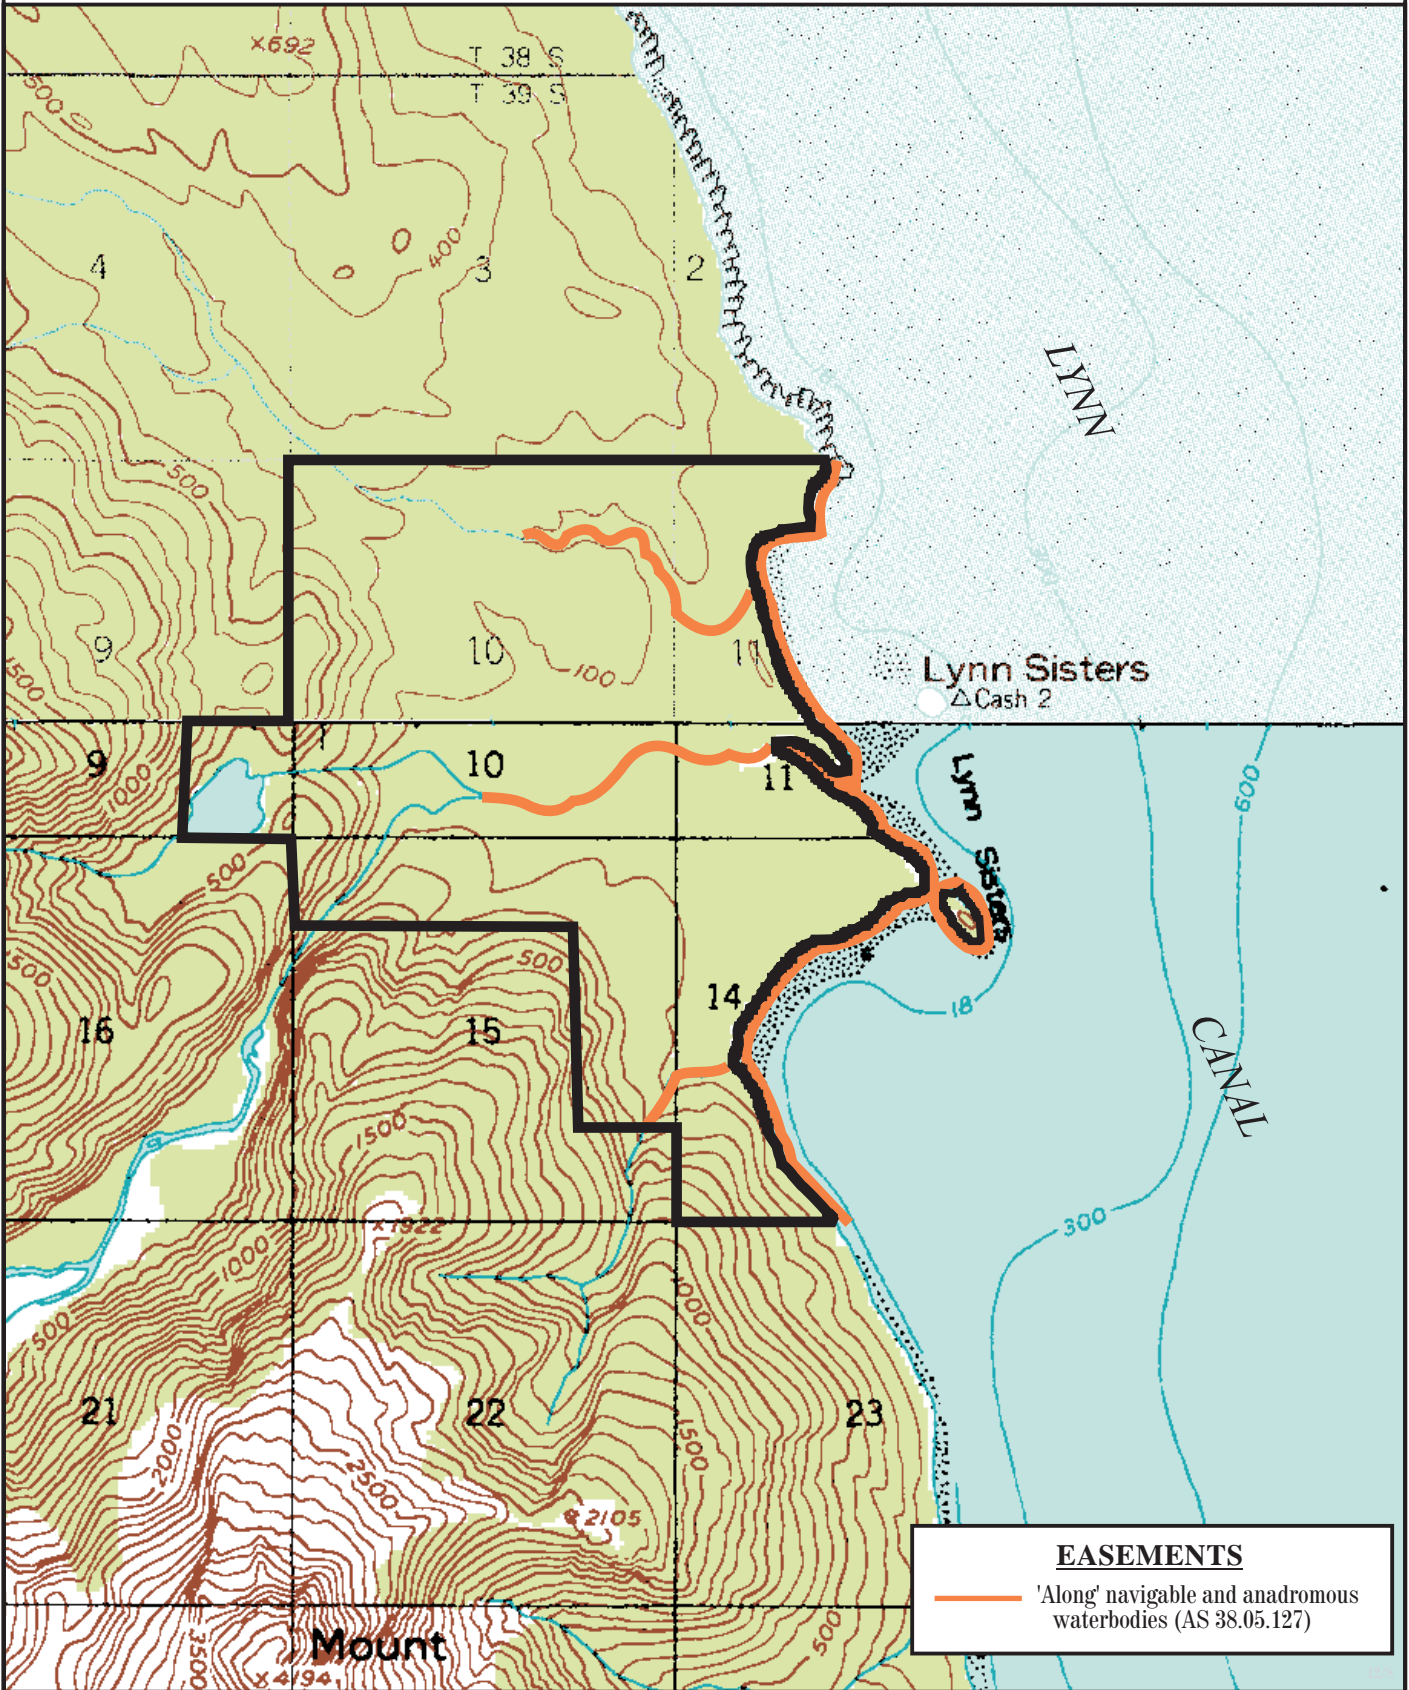

Lynn Canal

JU.1002

Prepared by: DNR
Source USGS Juneau C-4, B-4
Date: 12/2004

Meridian	Township	Range
CRM	39S	62E