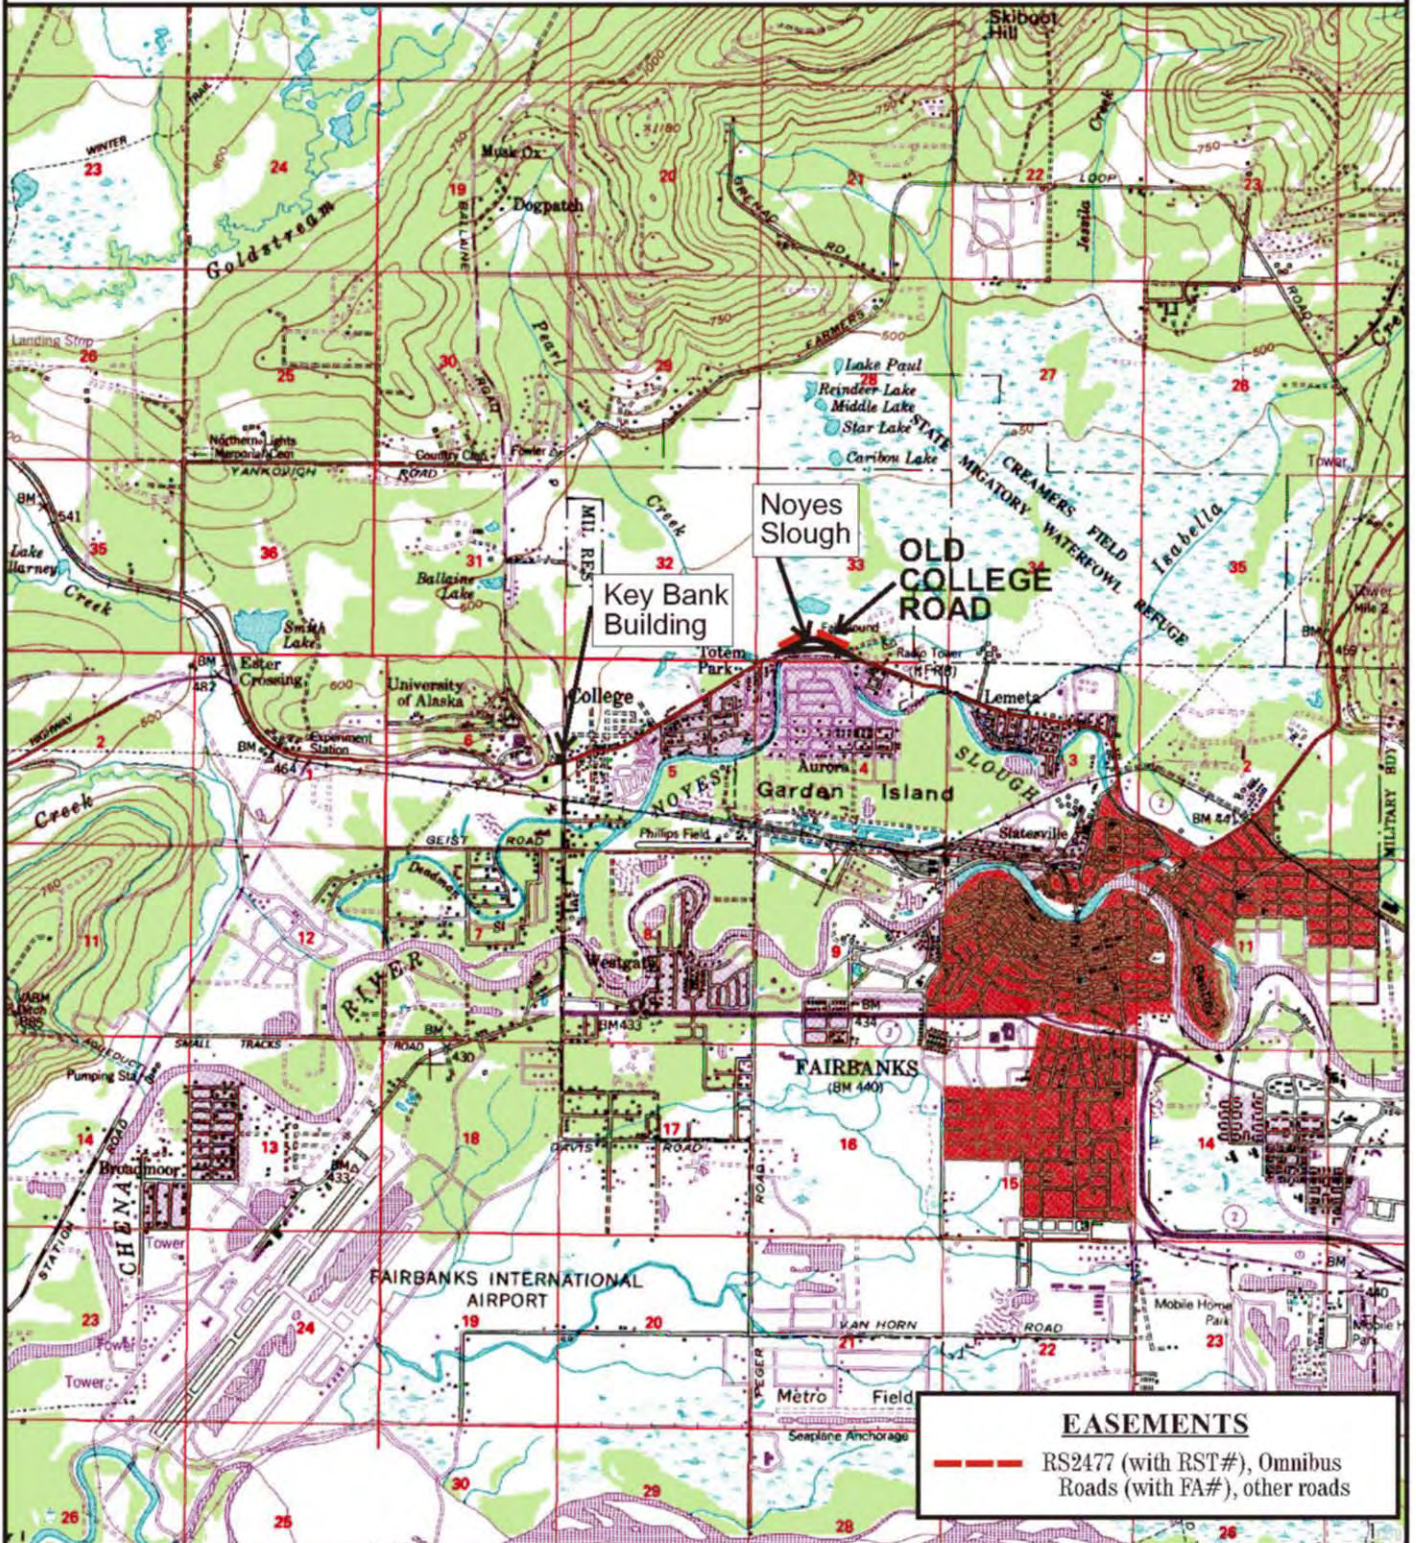

Fairbanks Area Parcels

N2.FA.1003
N2.FA.1004

Prepared by: DNR
Source USGS Fairbanks D2
Date: 12/2004

Meridian	Township	Range
FM	1N-1S	1W