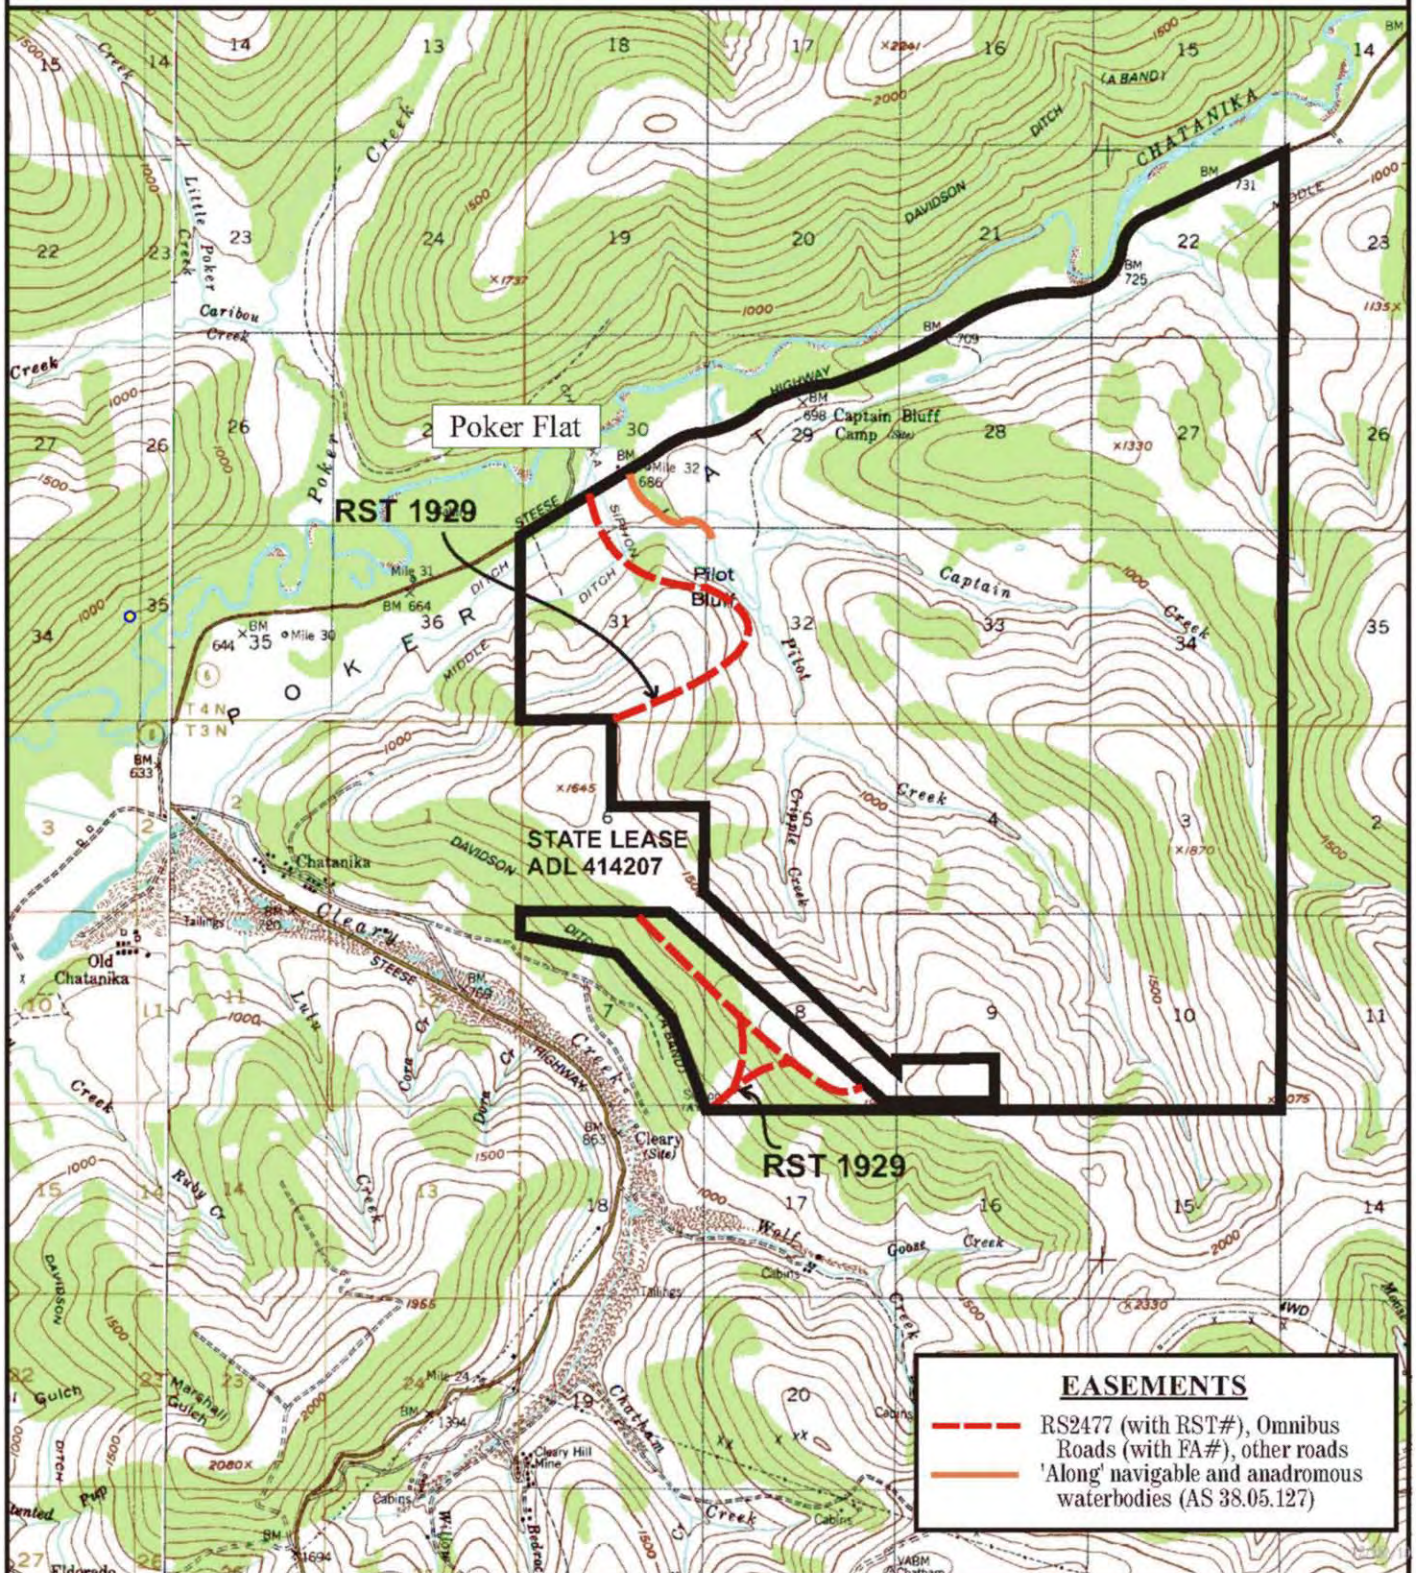

Poker Flat (SUA)

MA.PF.1002

EASEMENTS

- RS2477 (with RST#), Omnibus Roads (with FA#), other roads
- 'Along' navigable and anadromous waterbodies (AS 38.05.127)

Prepared by: DNR
Source USGS, Livengood A-1
Date: 12/2004

Meridian FM Township 3-4N Range 2E