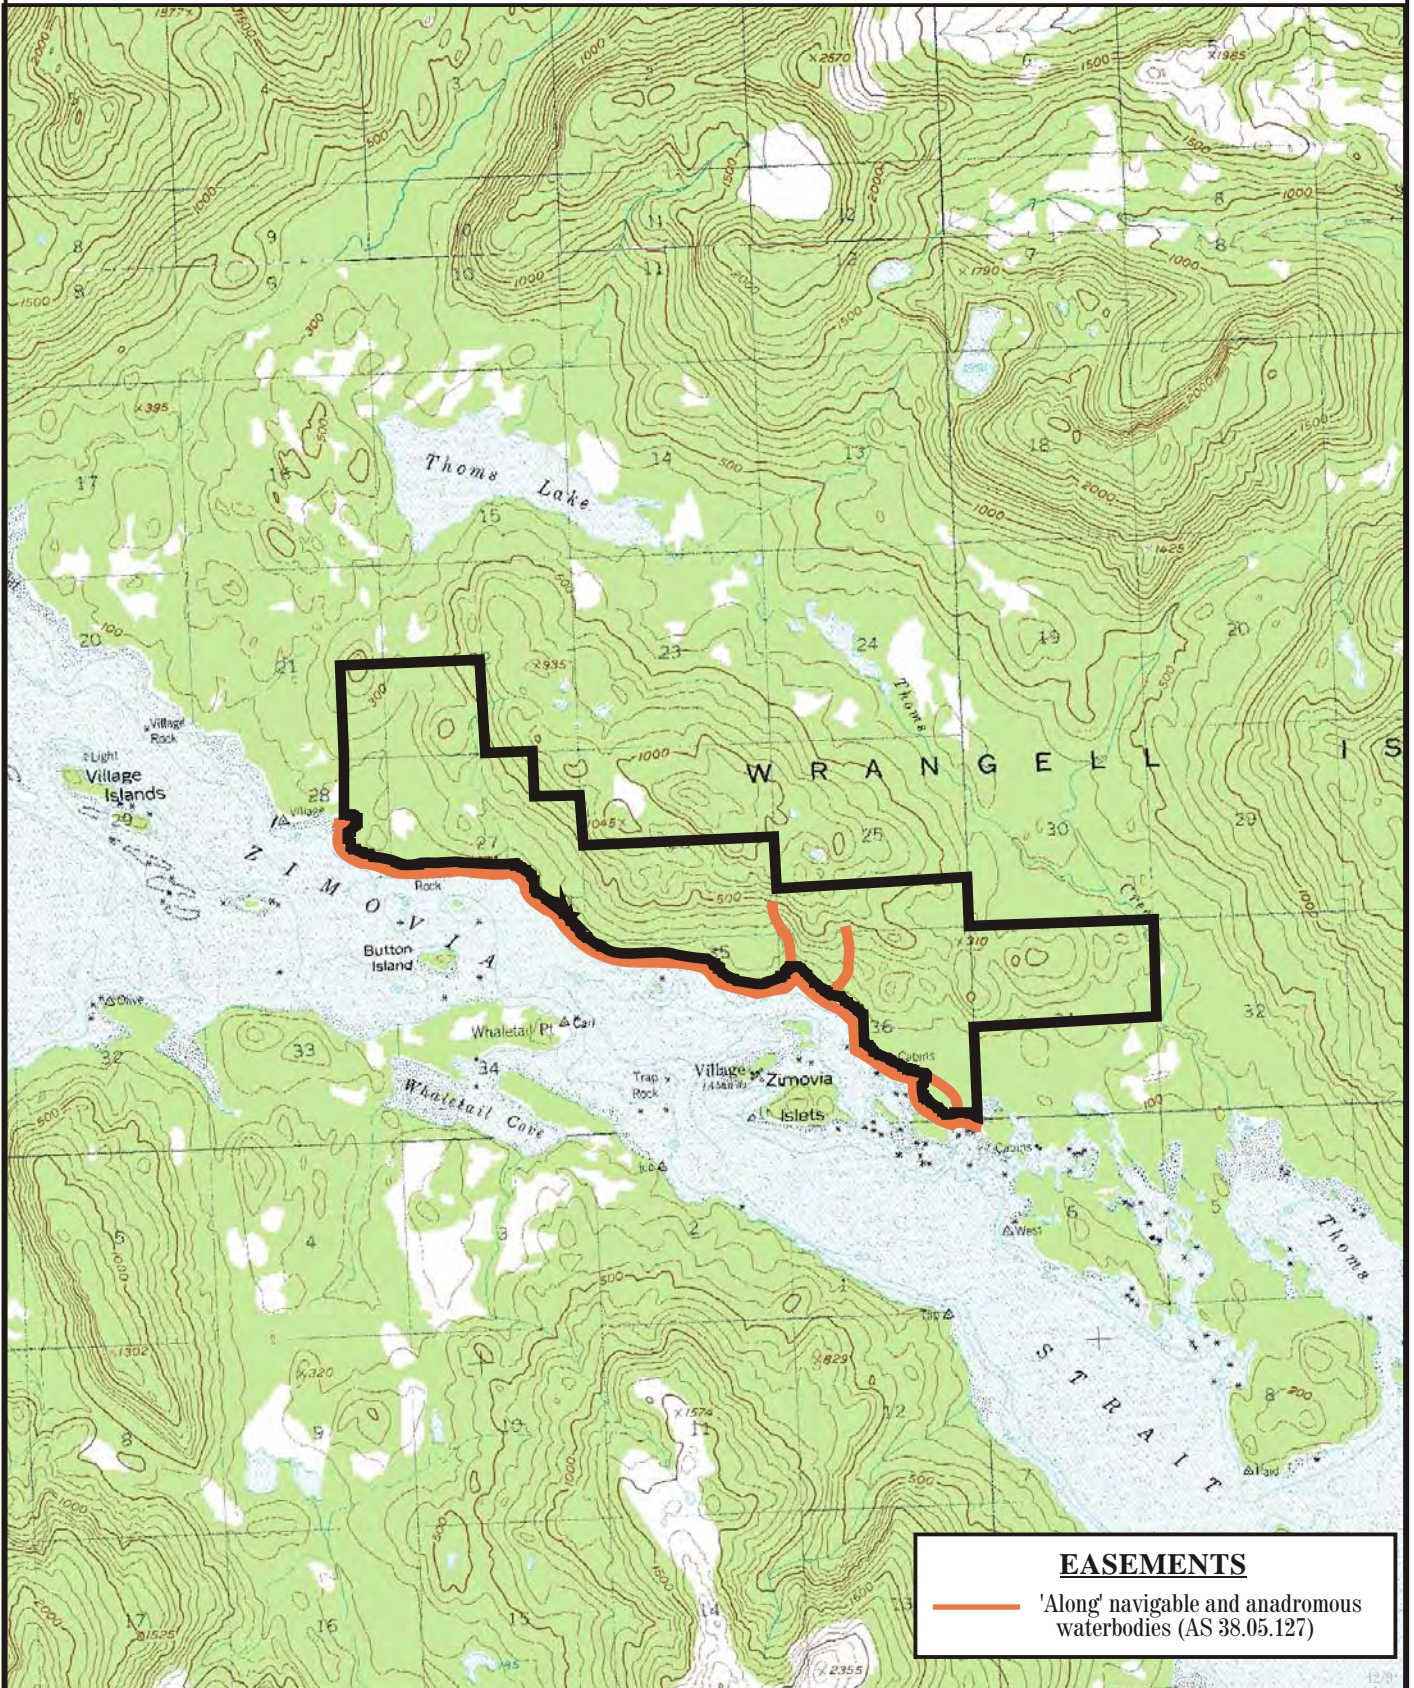

Thoms Place

SD.1001

Prepared by: DNR
Source USGS Petersburg A-1
Date: 12/2004

— one mile —

Meridian	Township	Range
CRM	65S	85-86E