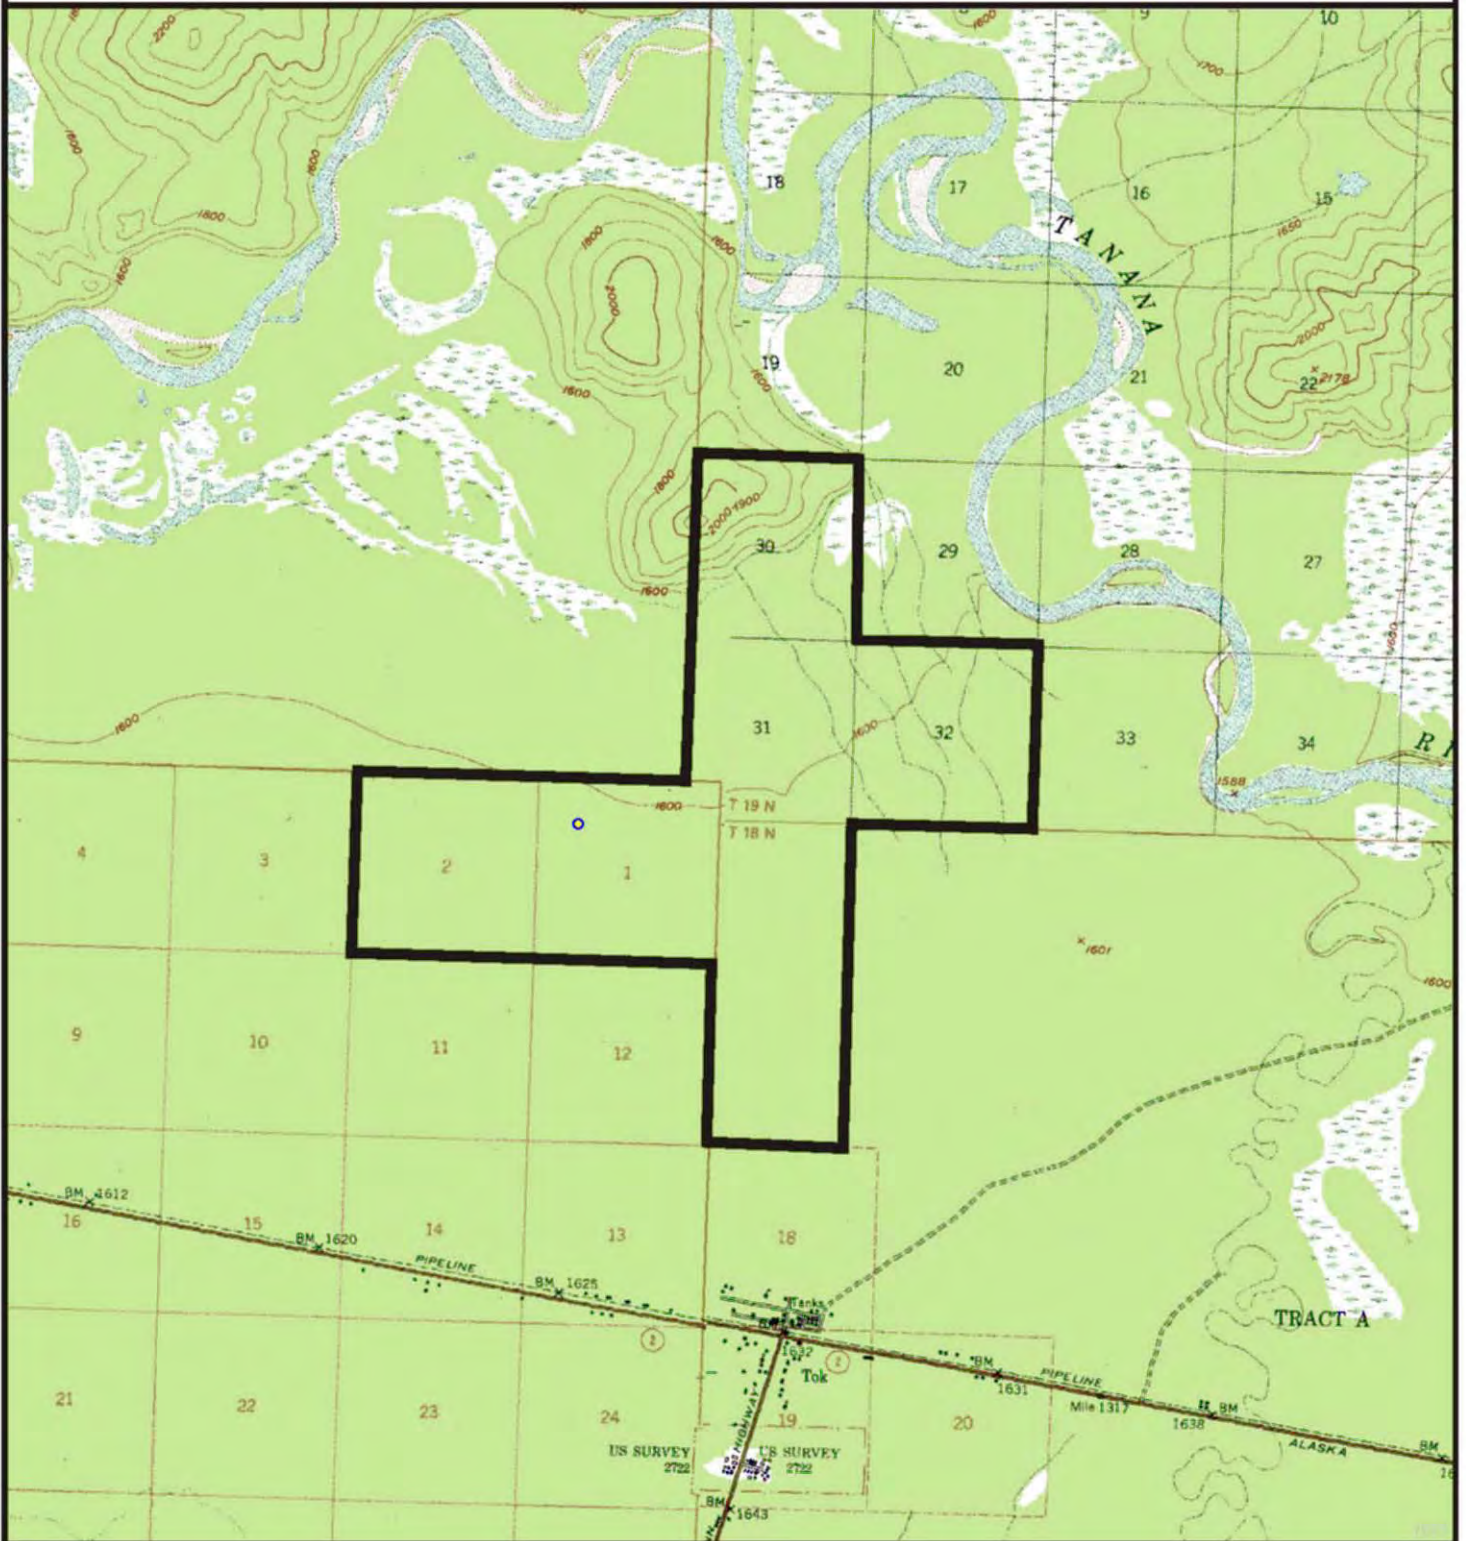

# Tok Research Forest

TV.RF.1001

Prepared by: DNR  
Source USGS, Tanacross B-4, B-5  
Date: 12/2004

Meridian	Township	Range
CRM	18-19N	12-13E