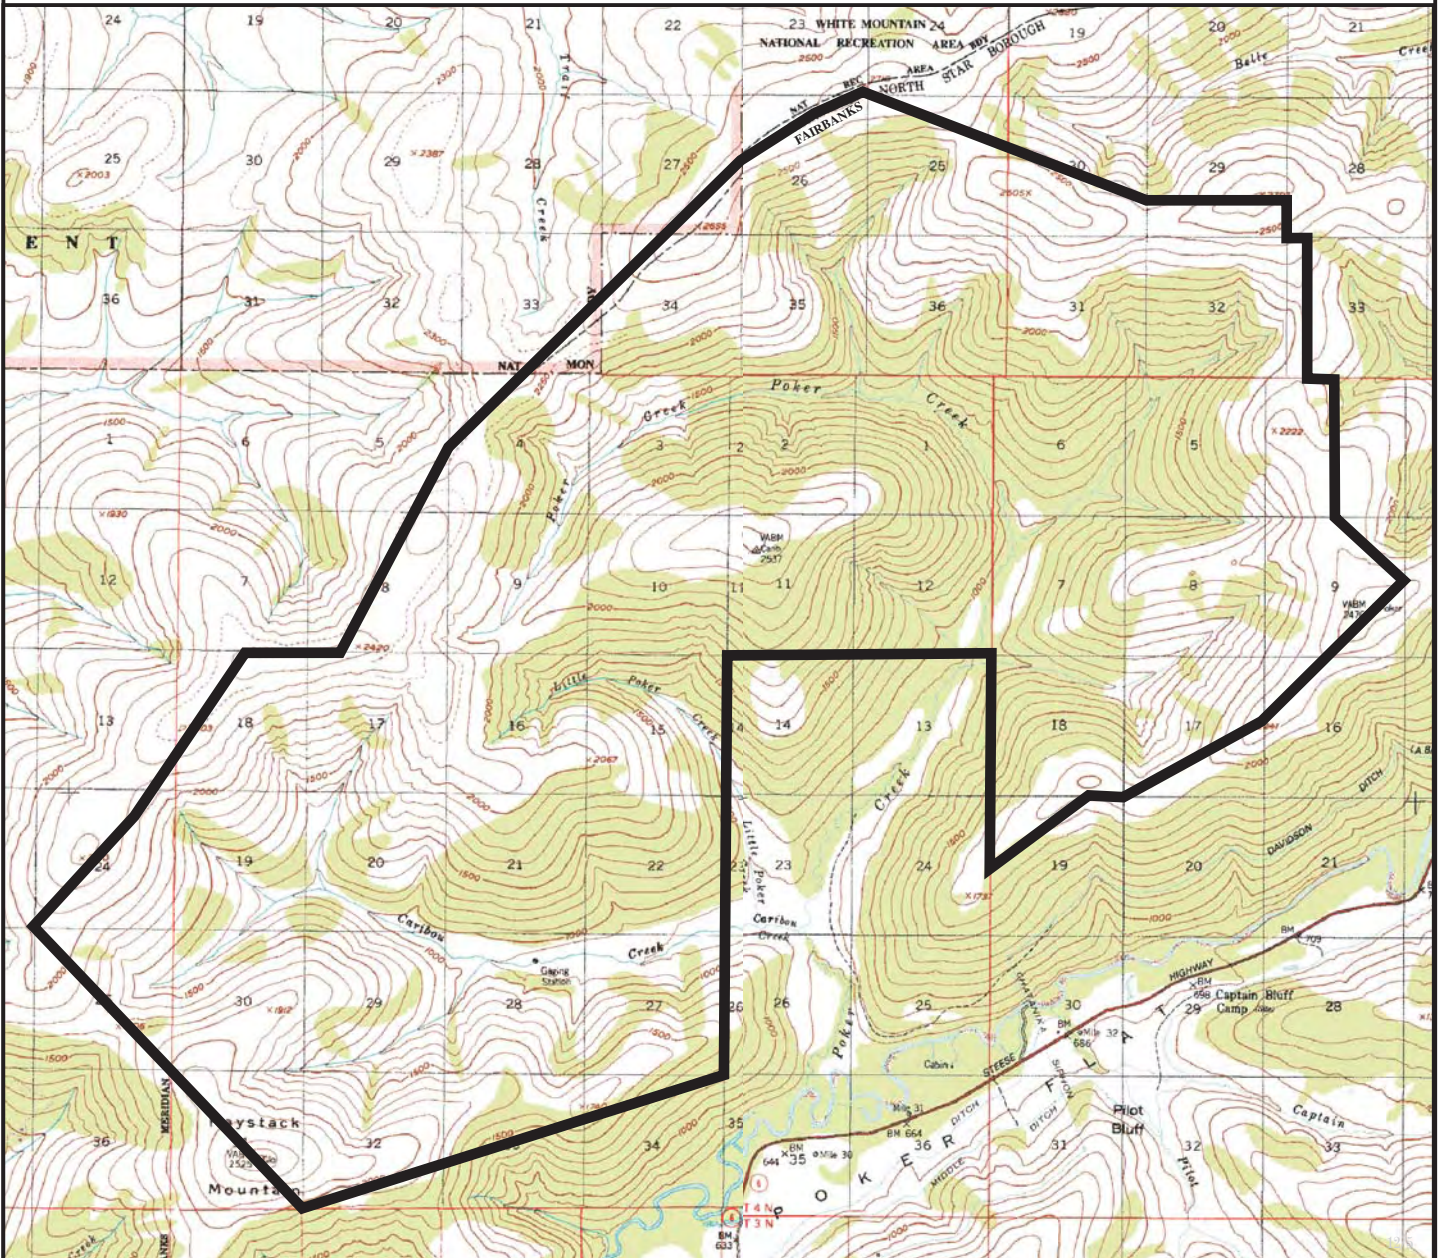

Caribou-Poker Creeks Watershed

Prepared by: DNR
 Source USGS Livengood A1, A-2
 Date: 12/2004

one mile

Meridian	Township	Range
F	04N	1E-2E