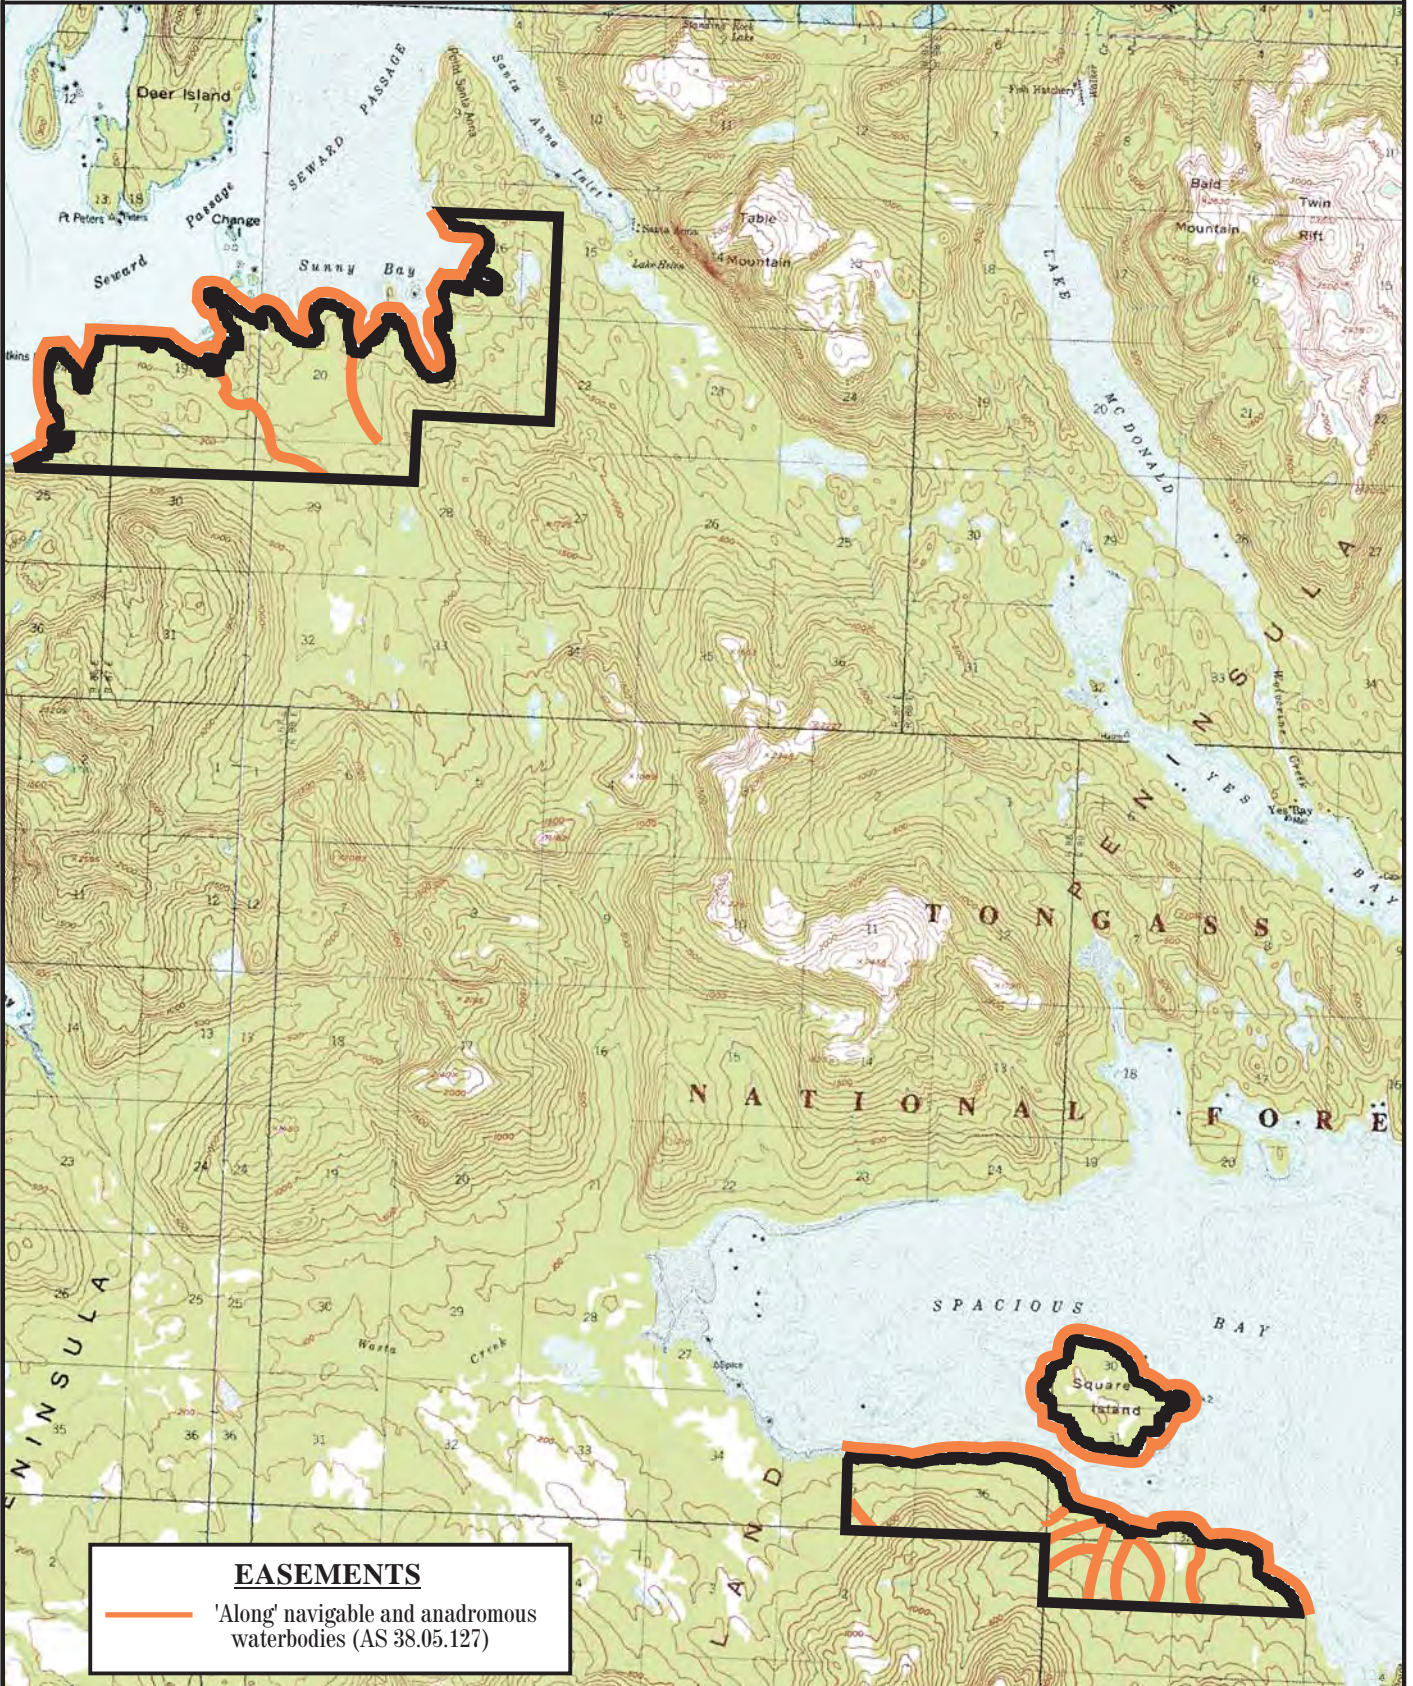

Cleveland Peninsula

KT.1002

Prepared by: DNR
Source USGS Ketchikan D-6
Date: 12/2004

—|—
one mile

Meridian	Township	Range
CRM	68S	86-87E
	69-70S	88-89E