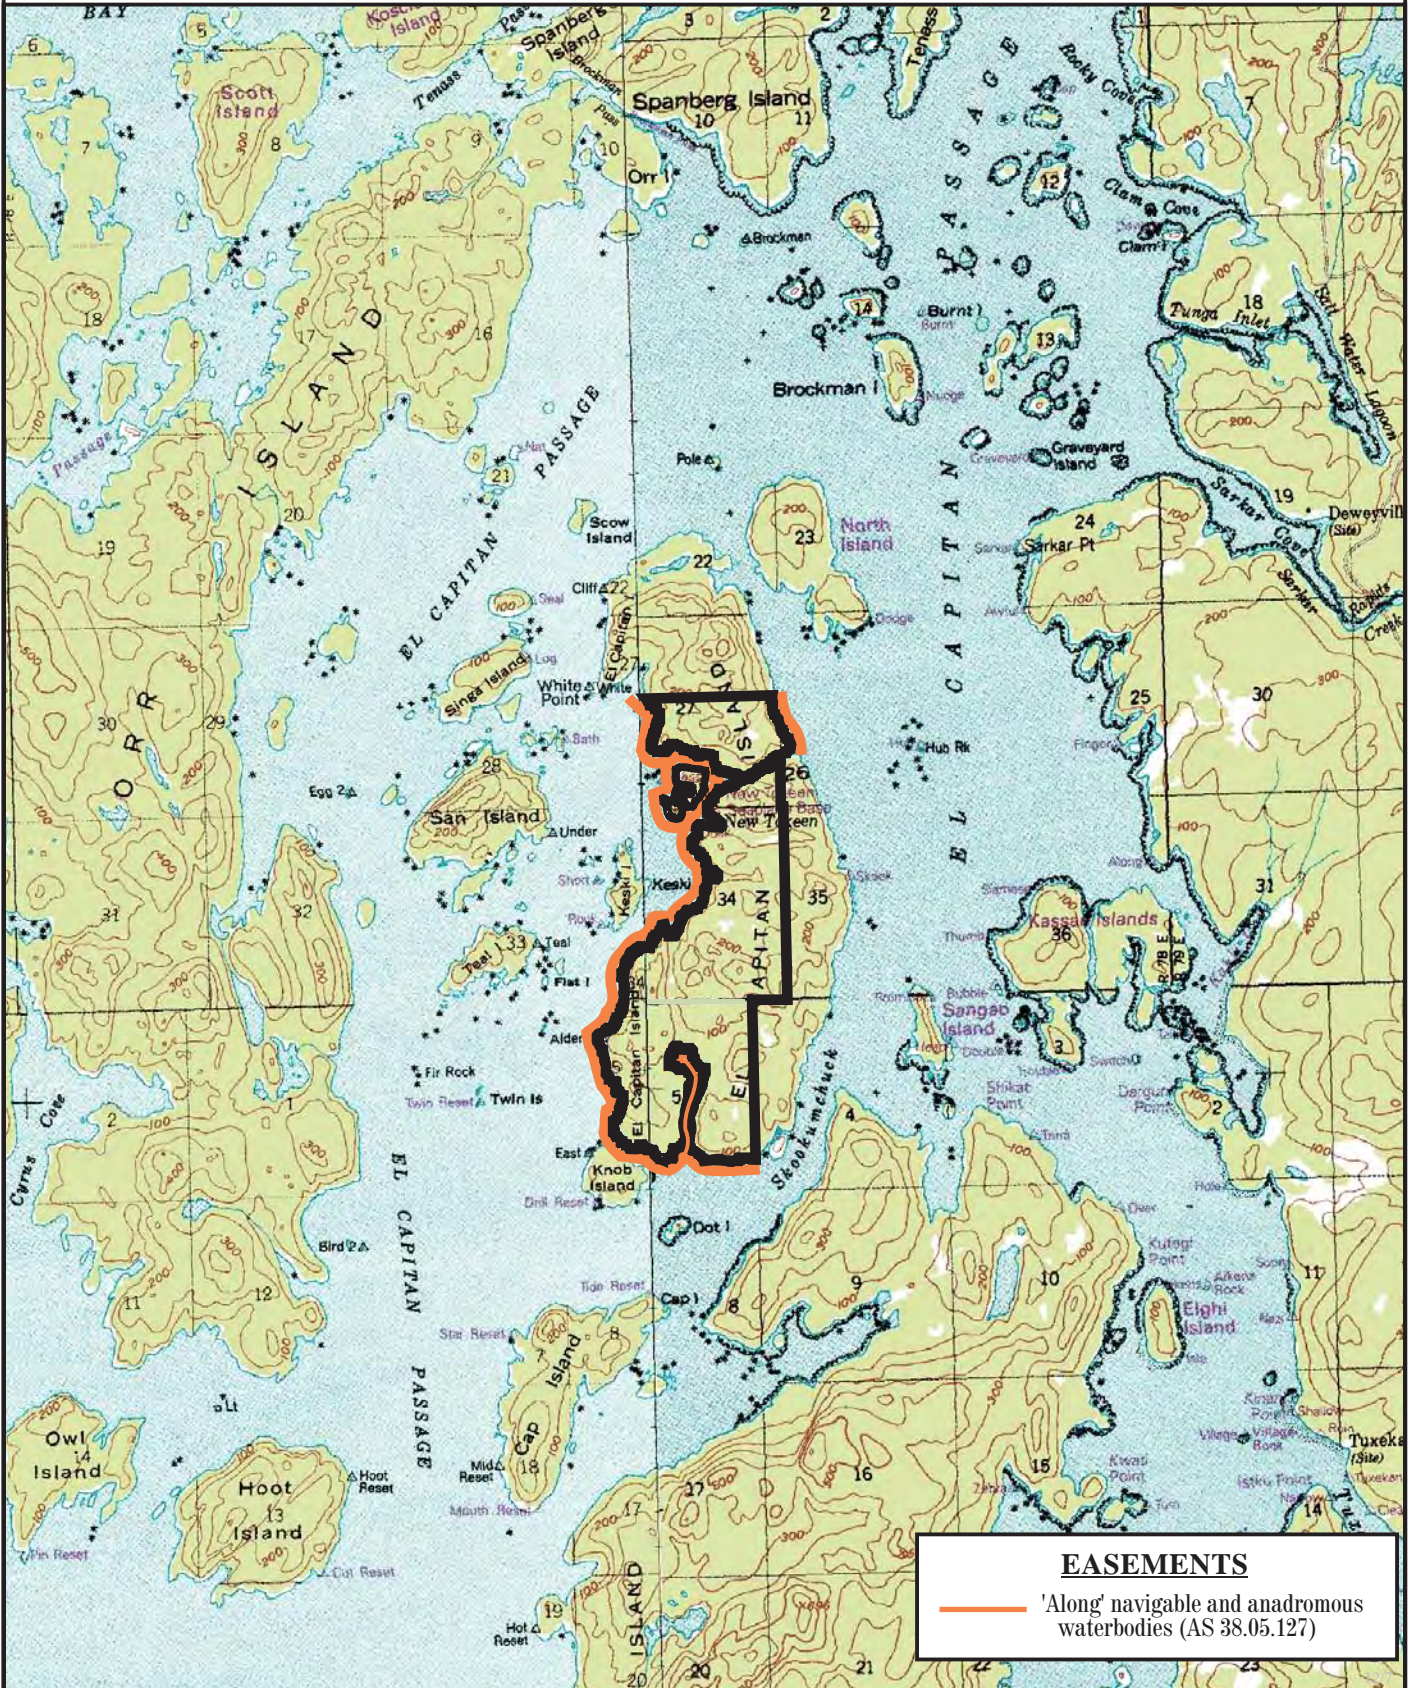

El Capitan South

PW.EC.1001

Prepared by: DNR
Source USGS Craig D-4, D-5
Date: 12/2004

— one mile —

Meridian	Township	Range
CRM	68S	78E