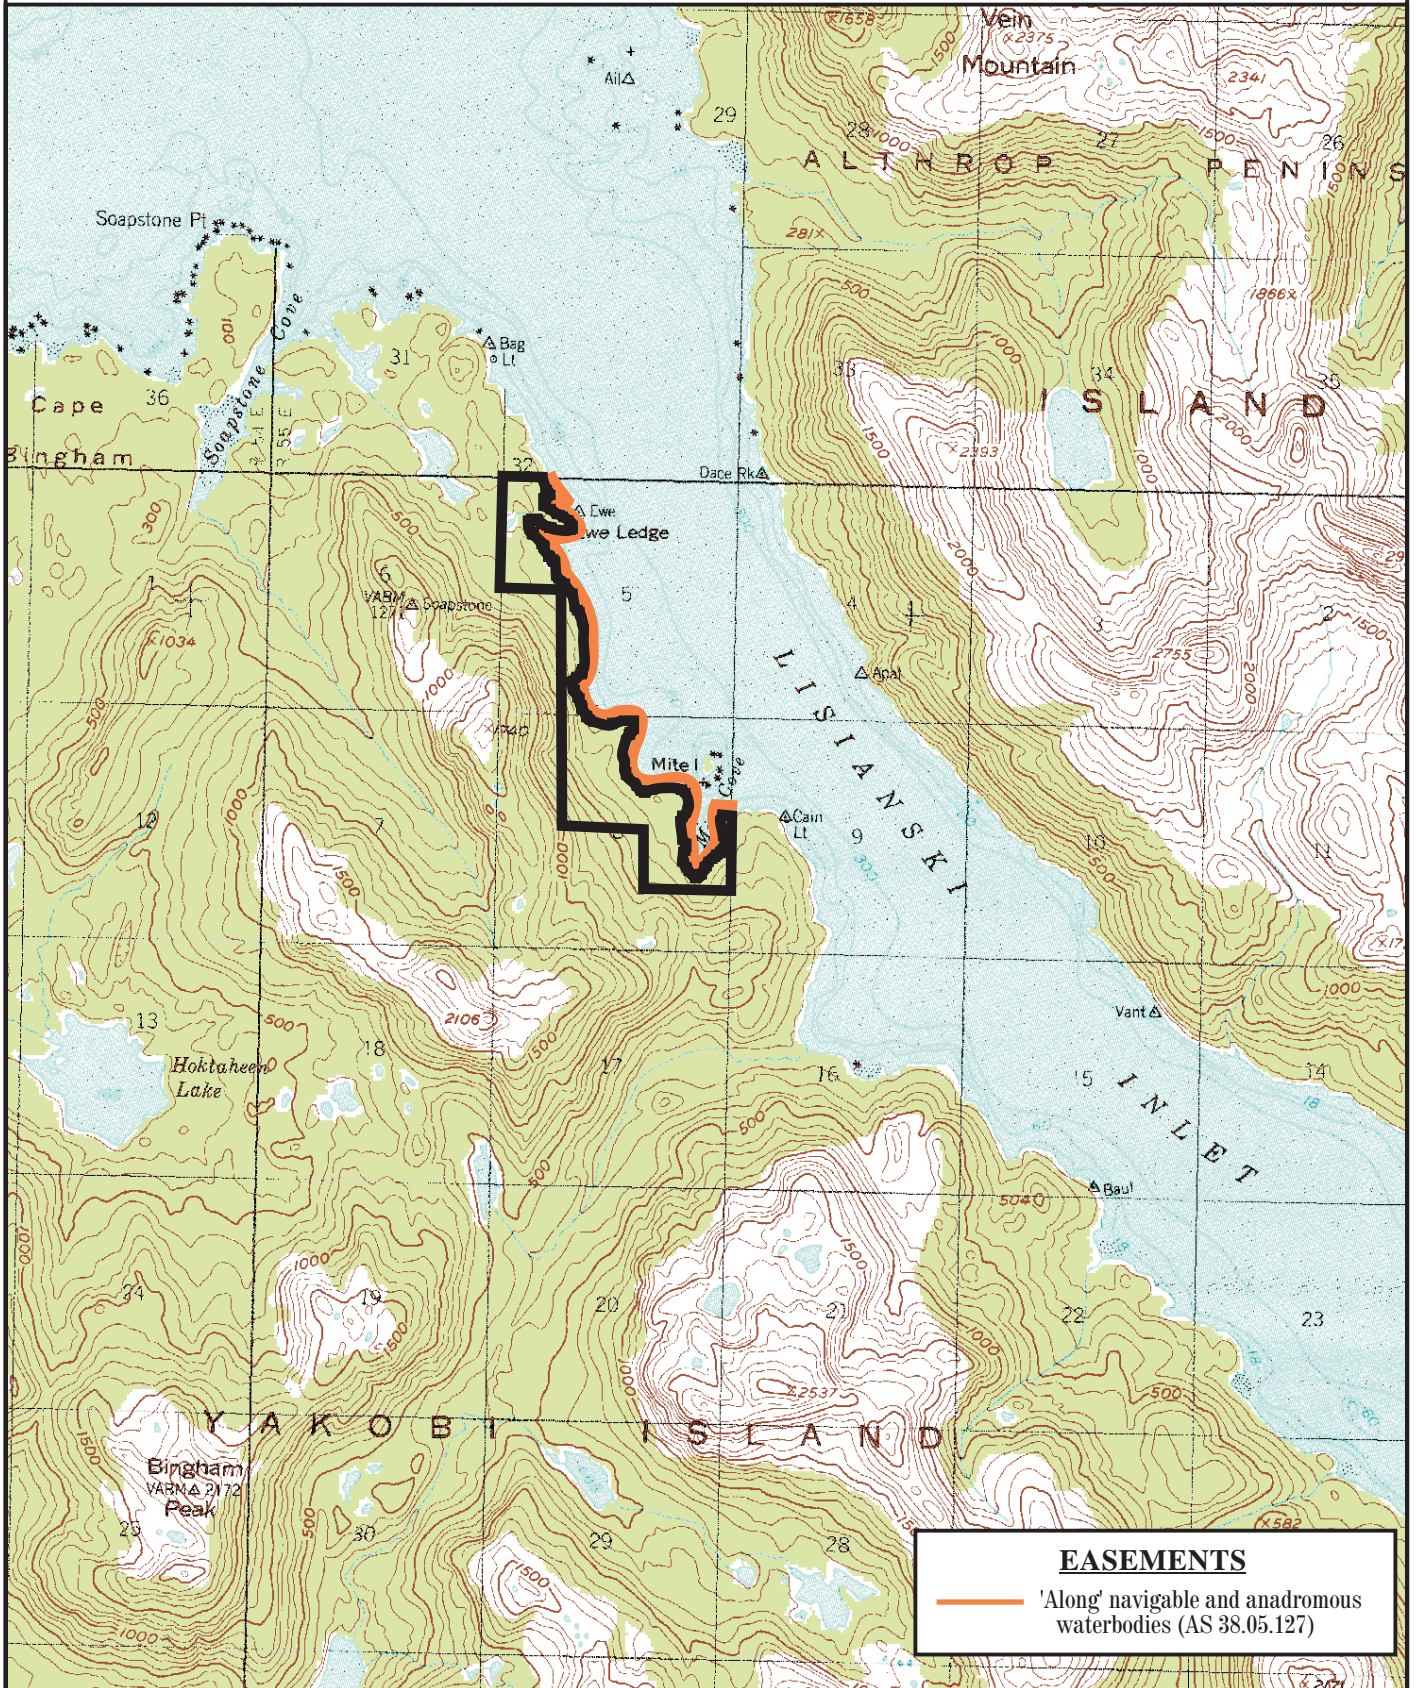

Mite Cove

MF.1001

Prepared by: DNR
Source USGS Mt. Fairweather A-2
Date: 12/2004

Meridian	Township	Range
CRM	44S	55E