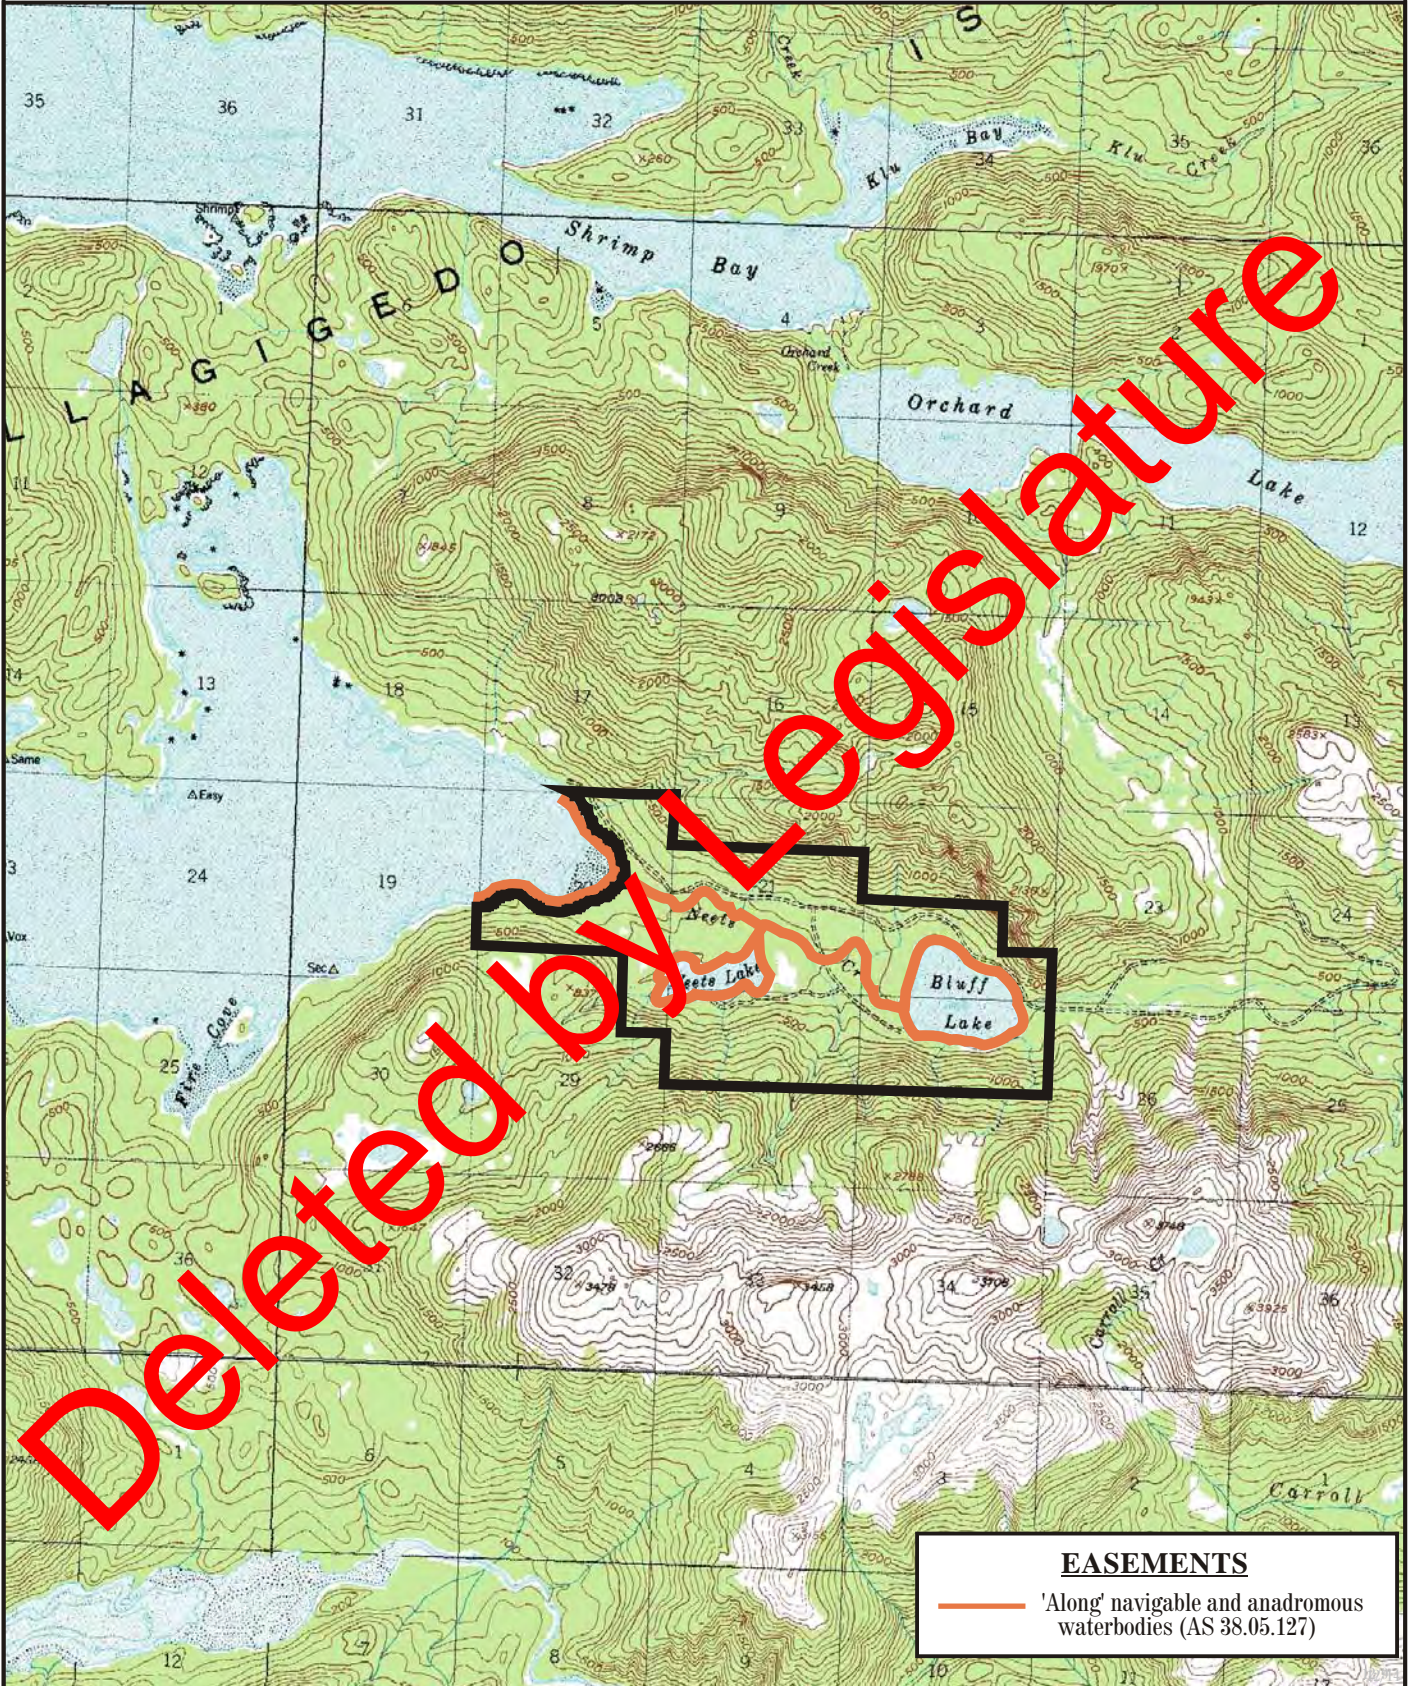

Neets Creek

KT.1004

Prepared by: DNR
Source USGS Ketchikan D-4
Date: 12/2004

Meridian	Township	Range
CRM	70S	91E