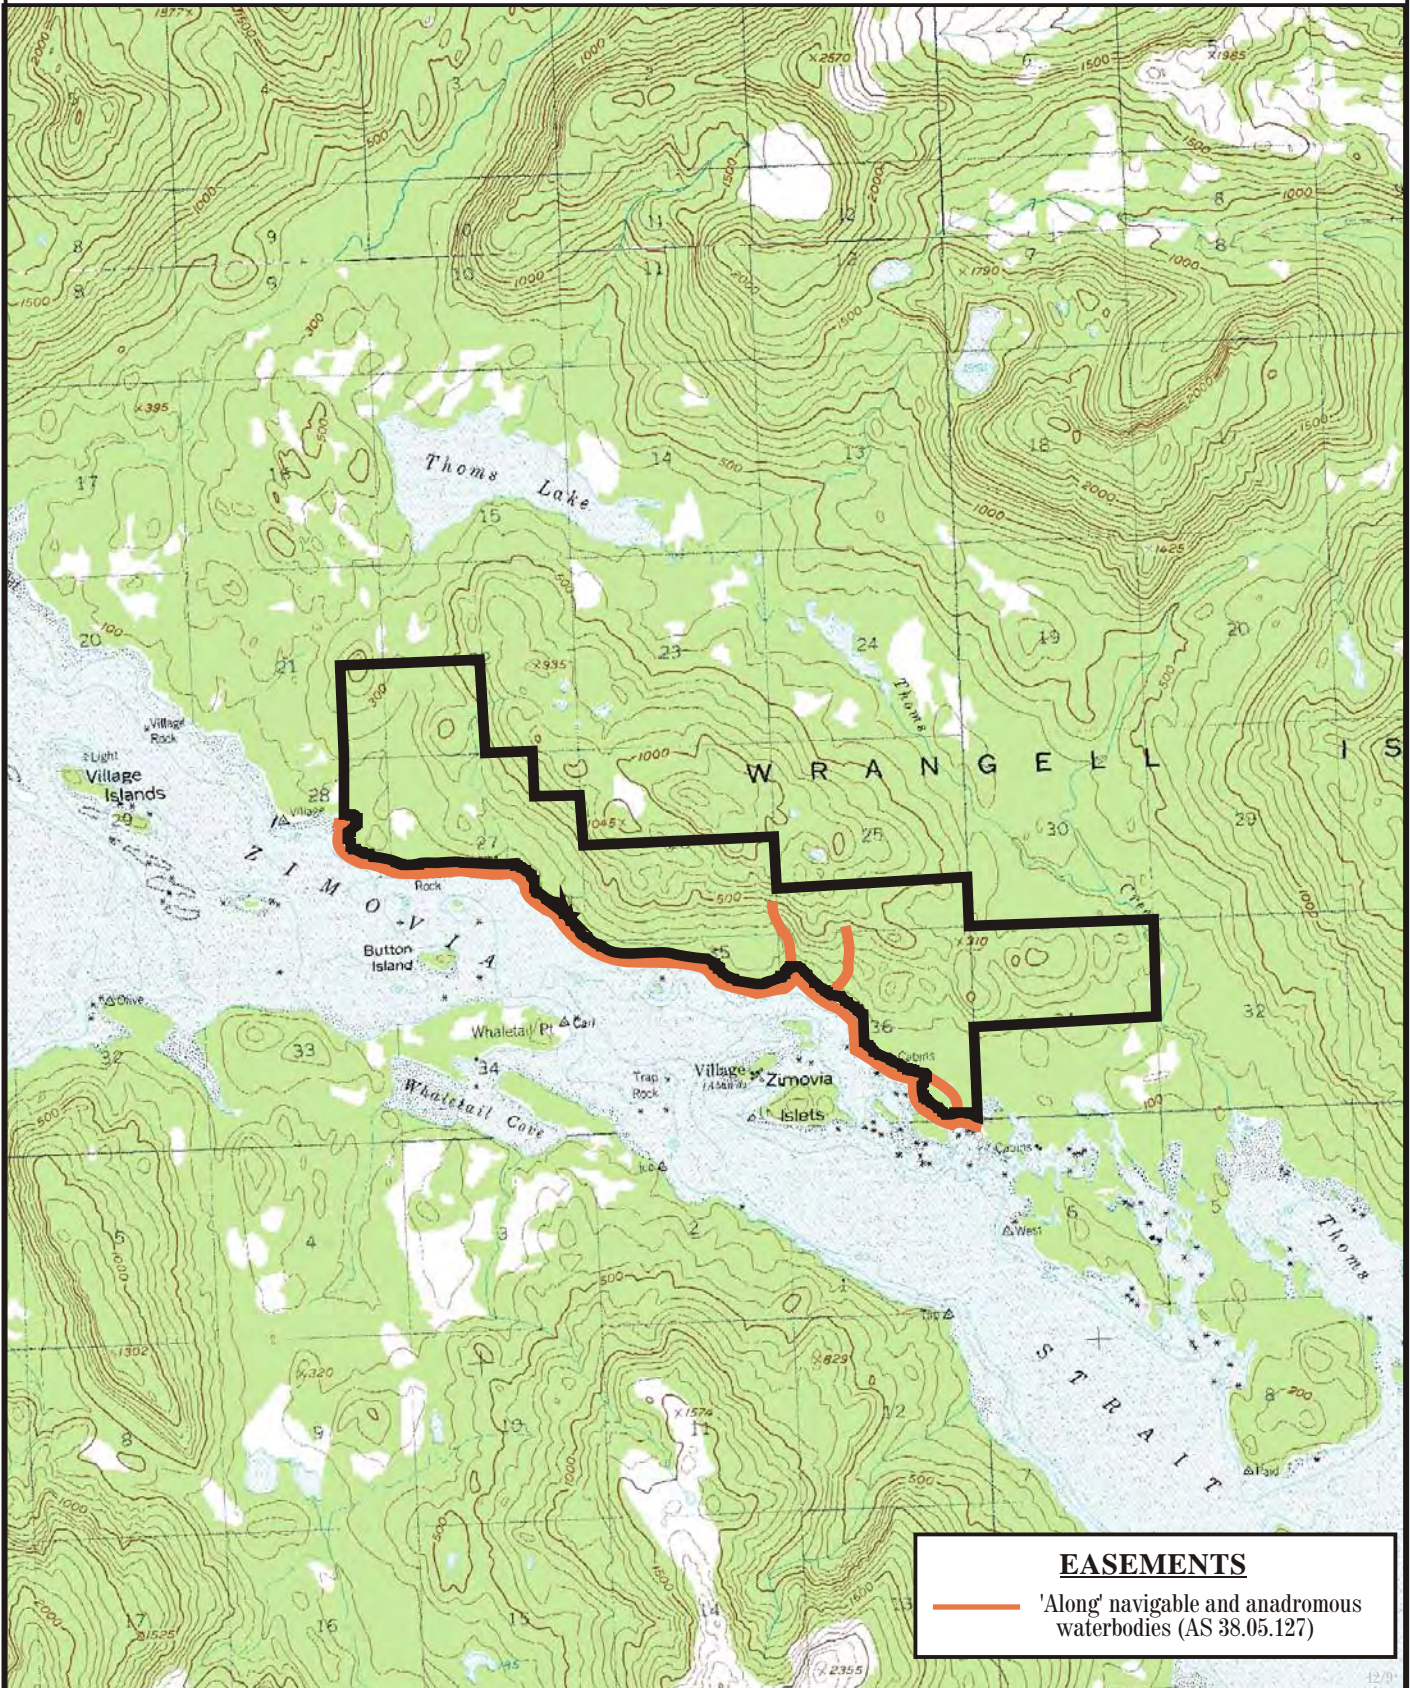

# Thoms Place

SD.1001

Prepared by: DNR  
Source USGS Petersburg A-1  
Date: 12/2004

— one mile —

Meridian	Township	Range
CRM	65S	85-86E