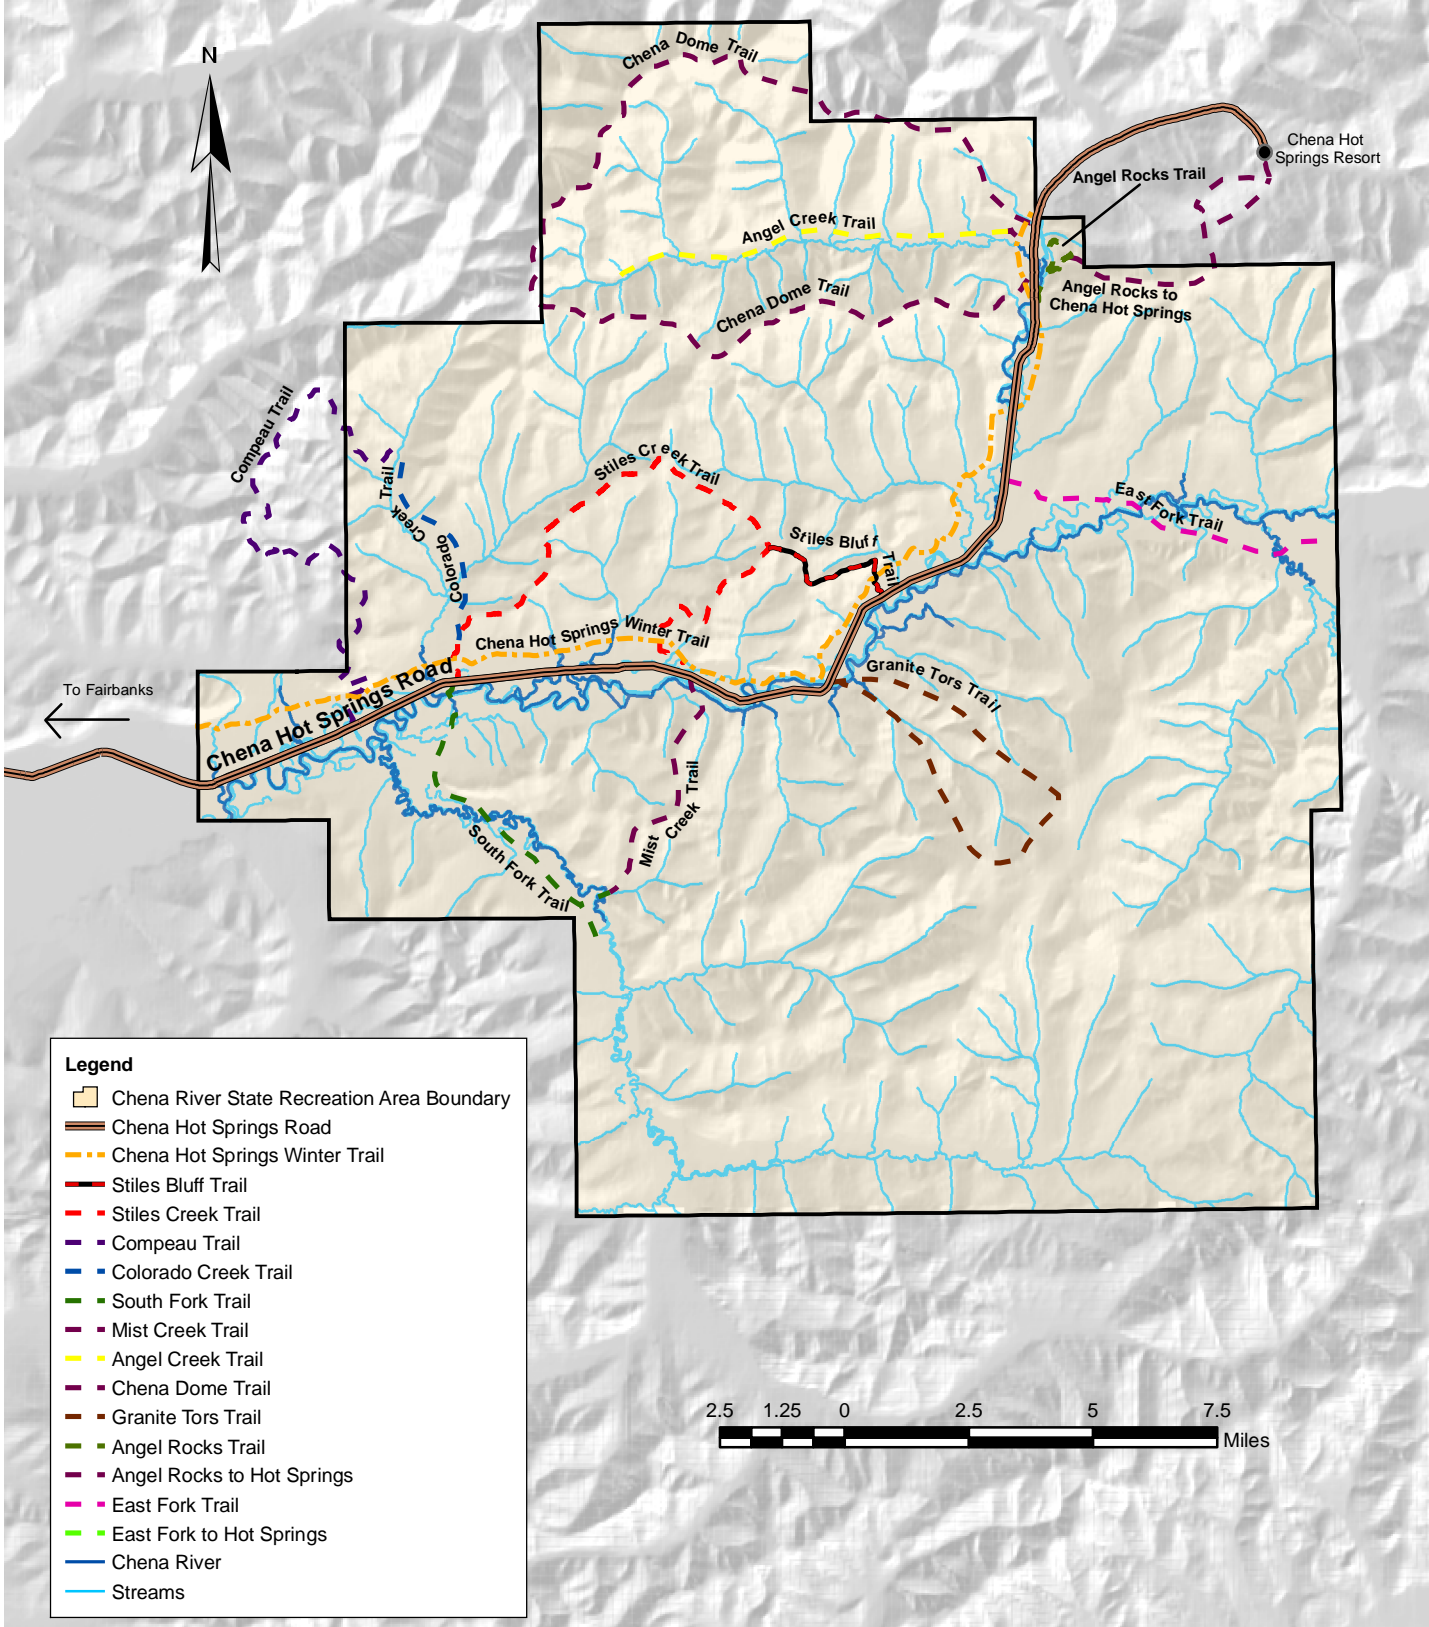

Map 2-1 Chena River State Recreation Area Trail System

- Legend**
- Chena River State Recreation Area Boundary
 - Chena Hot Springs Road
 - Chena Hot Springs Winter Trail
 - Stiles Bluff Trail
 - Stiles Creek Trail
 - Compeau Trail
 - Colorado Creek Trail
 - South Fork Trail
 - Mist Creek Trail
 - Angel Creek Trail
 - Chena Dome Trail
 - Granite Tors Trail
 - Angel Rocks Trail
 - Angel Rocks to Hot Springs
 - East Fork Trail
 - East Fork to Hot Springs
 - Chena River
 - Streams