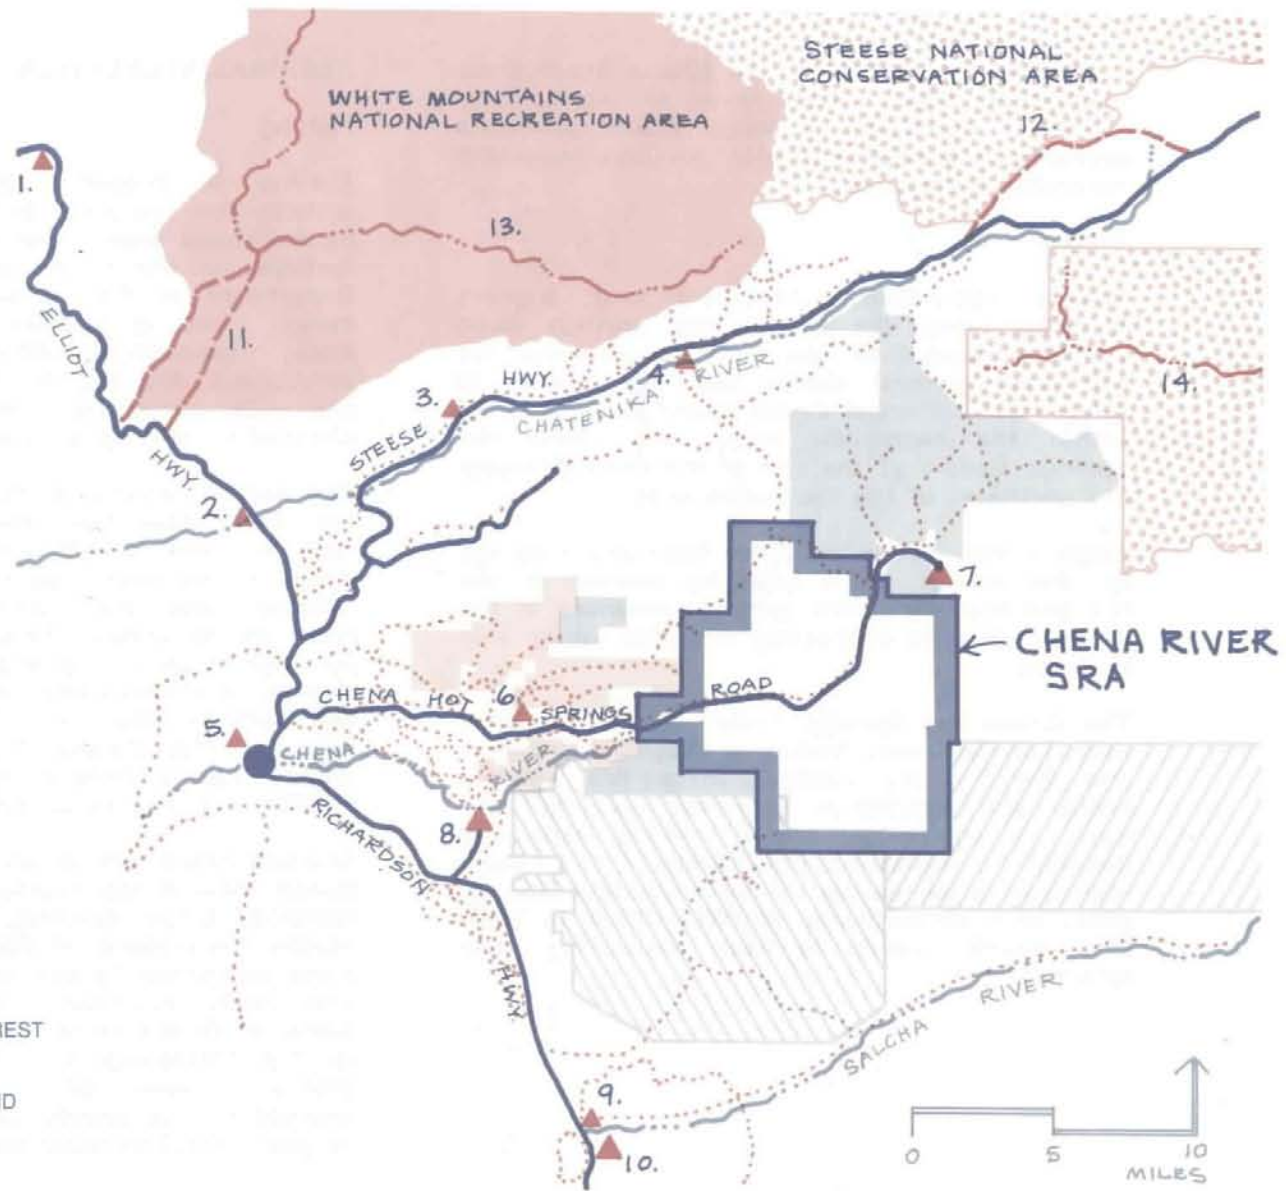

1. TOLOVANA CGND. BLM
2. LOWER CHATENIKA SRS STATE
3. UPPER CHATENIKA SRS STATE
4. CRIPPLE CREEK CGND. BLM
5. CHENA RIVER SRS STATE
6. TWO RIVERS REC. AREA BOROUGH
7. CHENA HOT SPRINGS RESORT PRIVATE
8. CHENA LAKES REC AREA BOROUGH
9. SALCHA RIVER SRS STATE
10. HARDING LAKE SRS STATE
11. WHITE MTN TRAIL FEDERAL
12. PINNELL MTN TRAIL FEDERAL
13. BEAVER CREEK NAT. WILD & SCENIC RIVER
14. BIRCH CREEK NAT. WILD & SCENIC RIVER

-  STATE DISPOSAL LANDS
-  TANANA VALLEY STATE FOREST
-  MILITARY WITHDRAWAL LAND
-  OTHER MILITARY LAND
-  STATE/LOCAL TRAILS

REGIONAL RECREATION OPPORTUNITIES