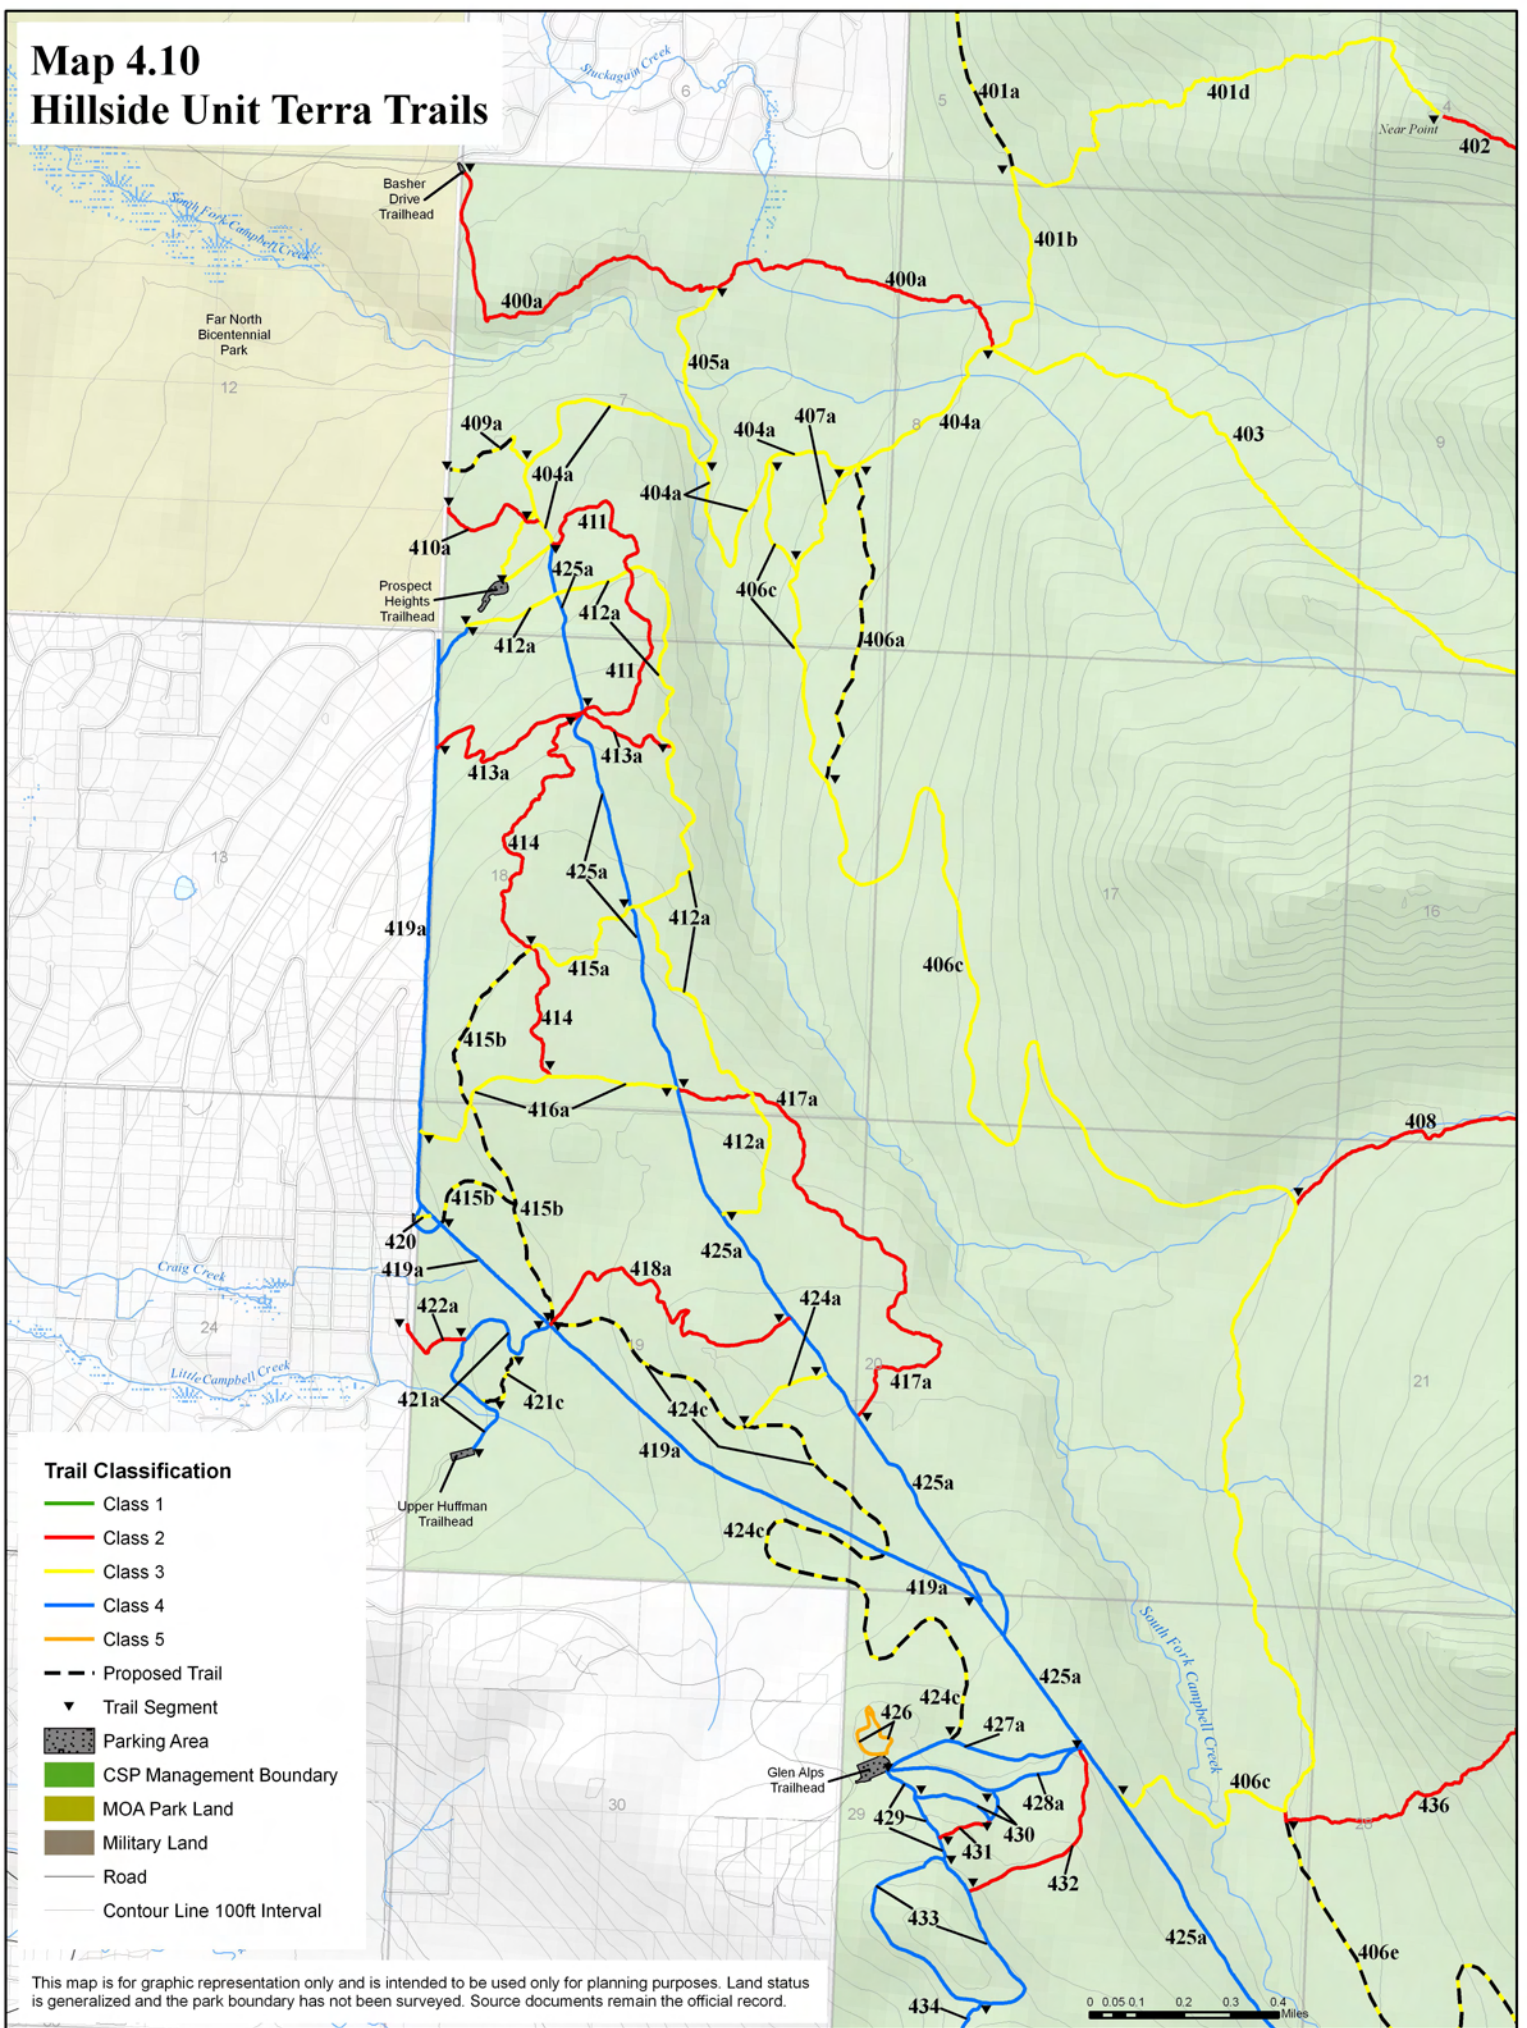

# Map 4.10 Hillside Unit Terra Trails

### Trail Classification

- Class 1
- Class 2
- Class 3
- Class 4
- Class 5
- - - Proposed Trail
- ▼ Trail Segment
- Parking Area
- CSP Management Boundary
- MOA Park Land
- Military Land
- Road
- Contour Line 100ft Interval

This map is for graphic representation only and is intended to be used only for planning purposes. Land status is generalized and the park boundary has not been surveyed. Source documents remain the official record.

0 0.05 0.1 0.2 0.3 0.4 Miles