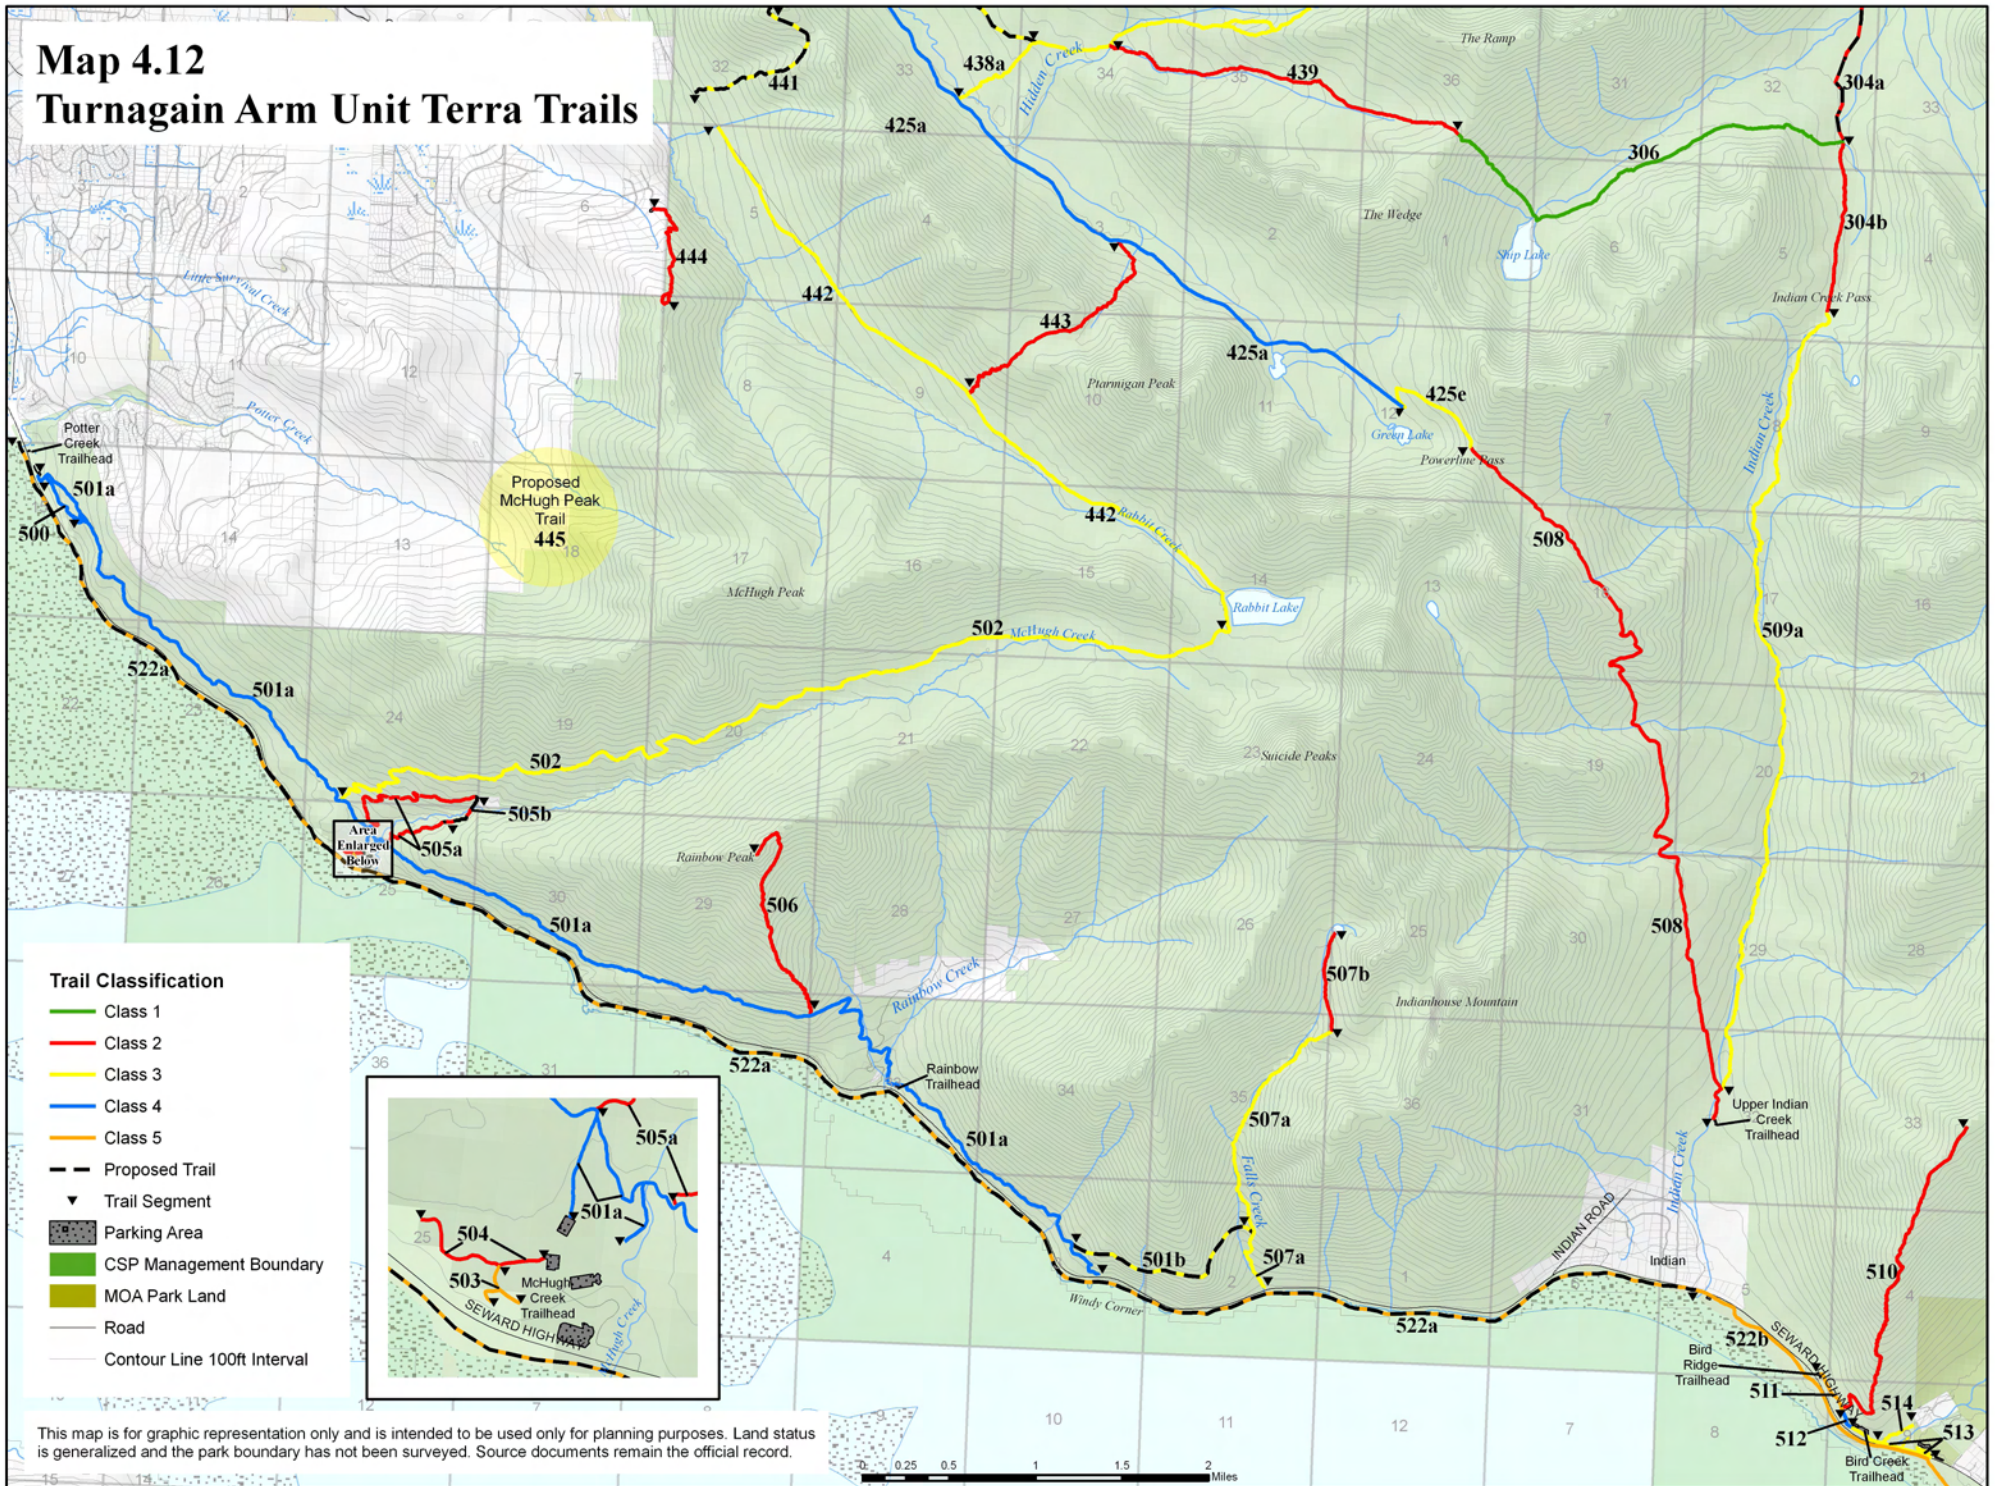

Map 4.12 Turnagain Arm Unit Terra Trails

Trail Classification

- Class 1
- Class 2
- Class 3
- Class 4
- Class 5
- Proposed Trail
- ▾ Trail Segment
- Parking Area
- CSP Management Boundary
- MOA Park Land
- Road
- Contour Line 100ft Interval

This map is for graphic representation only and is intended to be used only for planning purposes. Land status is generalized and the park boundary has not been surveyed. Source documents remain the official record.