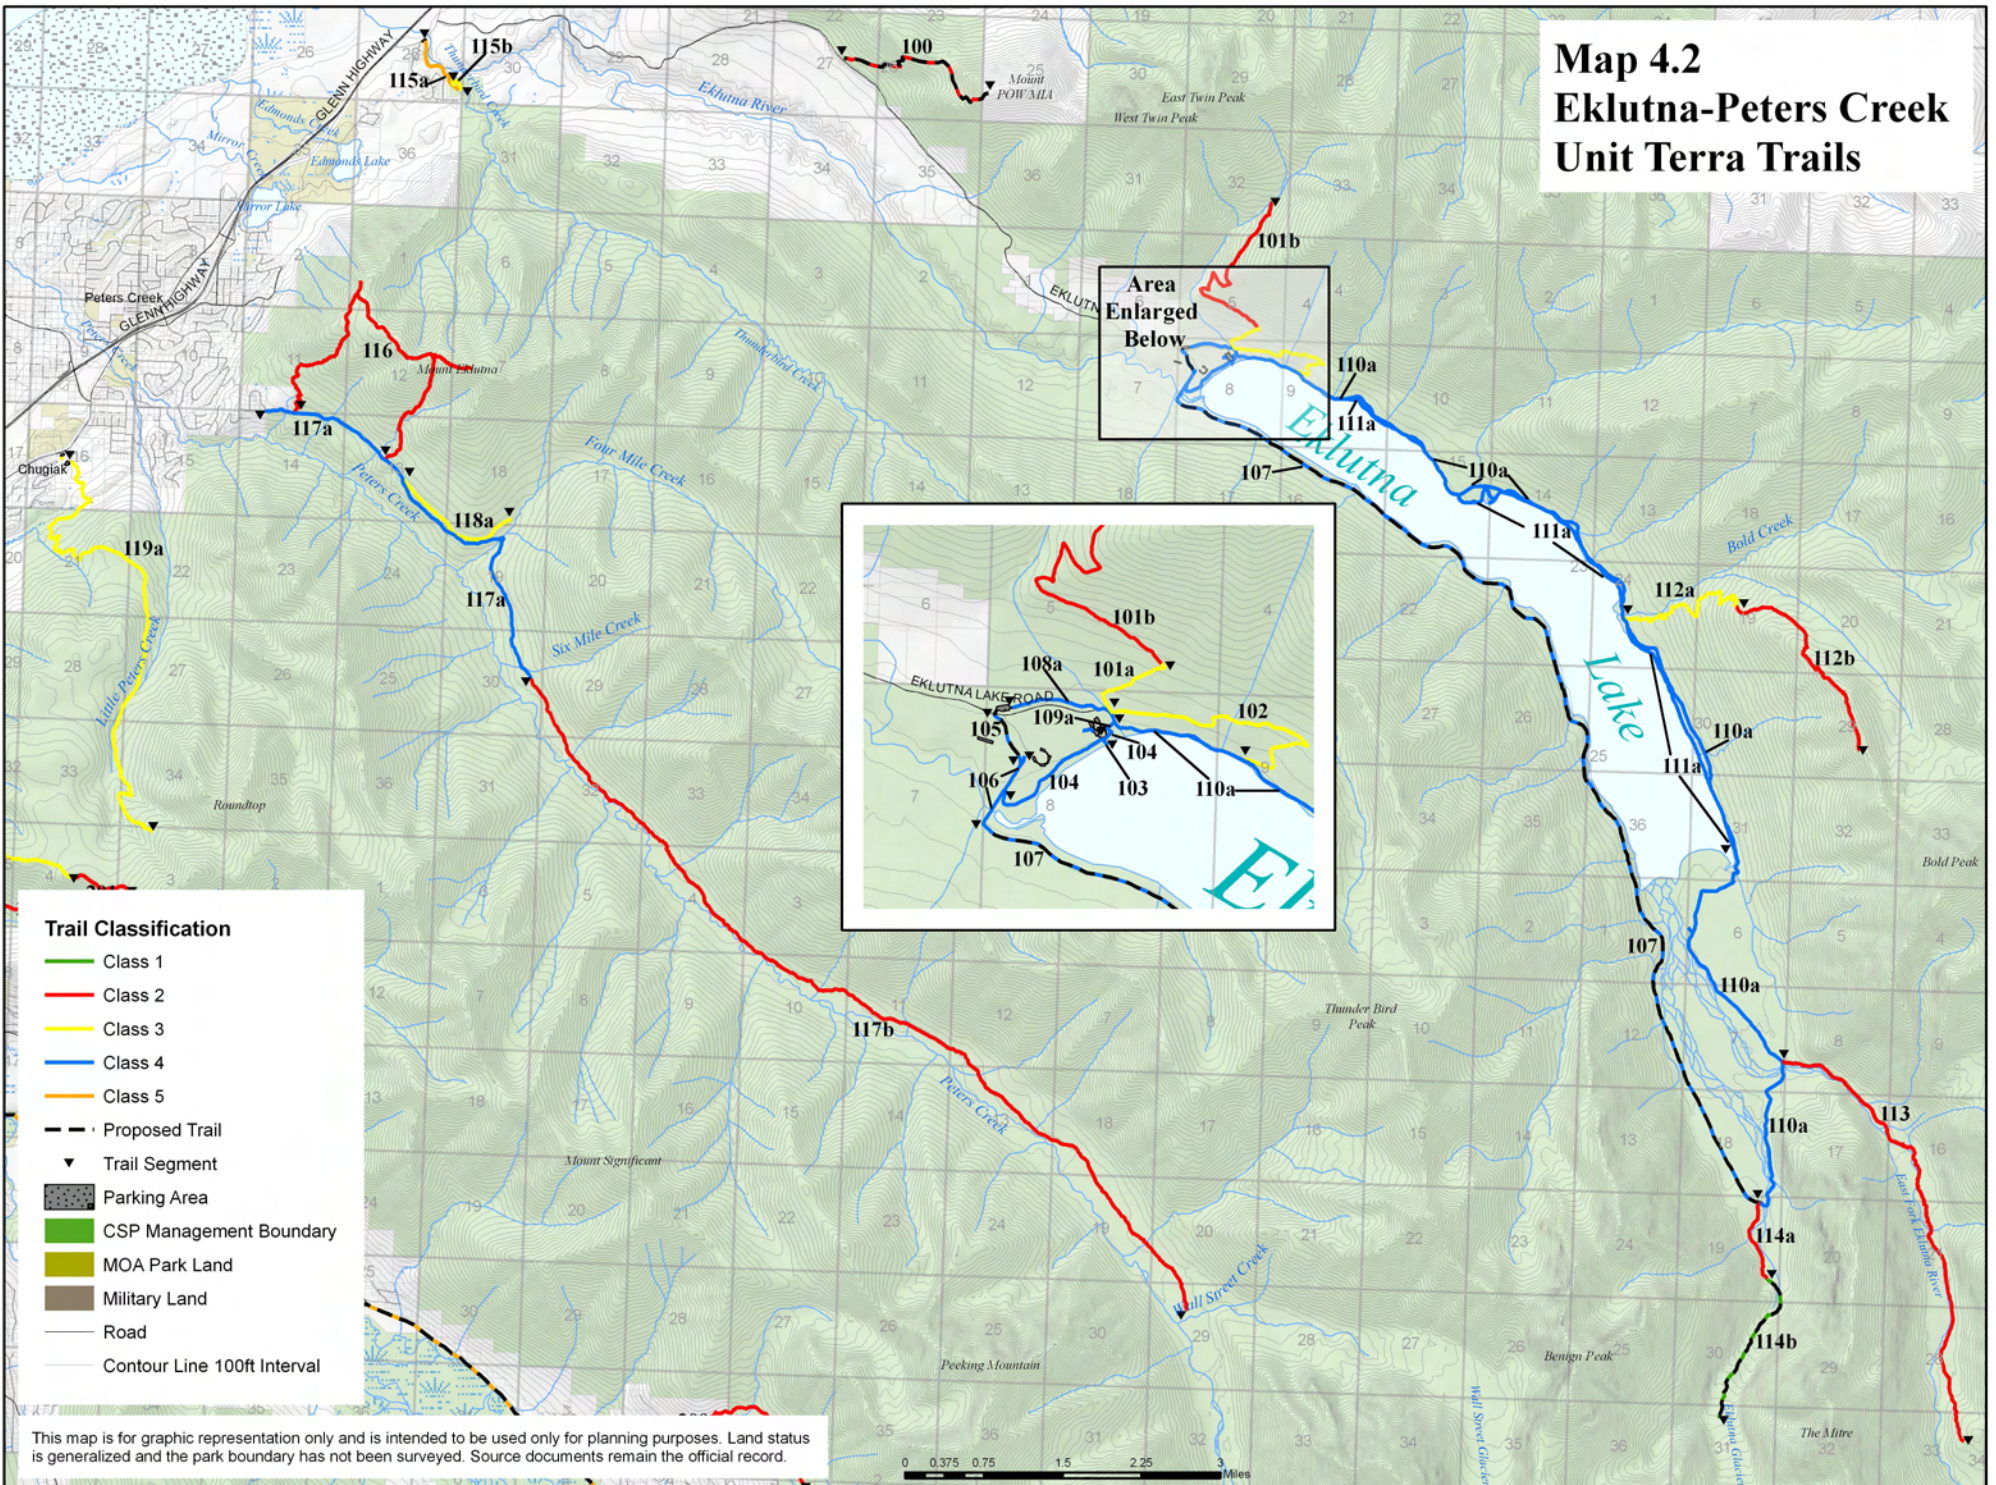

# Map 4.2 Eklutna-Peters Creek Unit Terra Trails

- Trail Classification**
- Class 1
  - Class 2
  - Class 3
  - Class 4
  - Class 5
  - - - Proposed Trail
  - ▼ Trail Segment
  - Parking Area
  - CSP Management Boundary
  - MOA Park Land
  - Military Land
  - Road
  - Contour Line 100ft Interval

This map is for graphic representation only and is intended to be used only for planning purposes. Land status is generalized and the park boundary has not been surveyed. Source documents remain the official record.