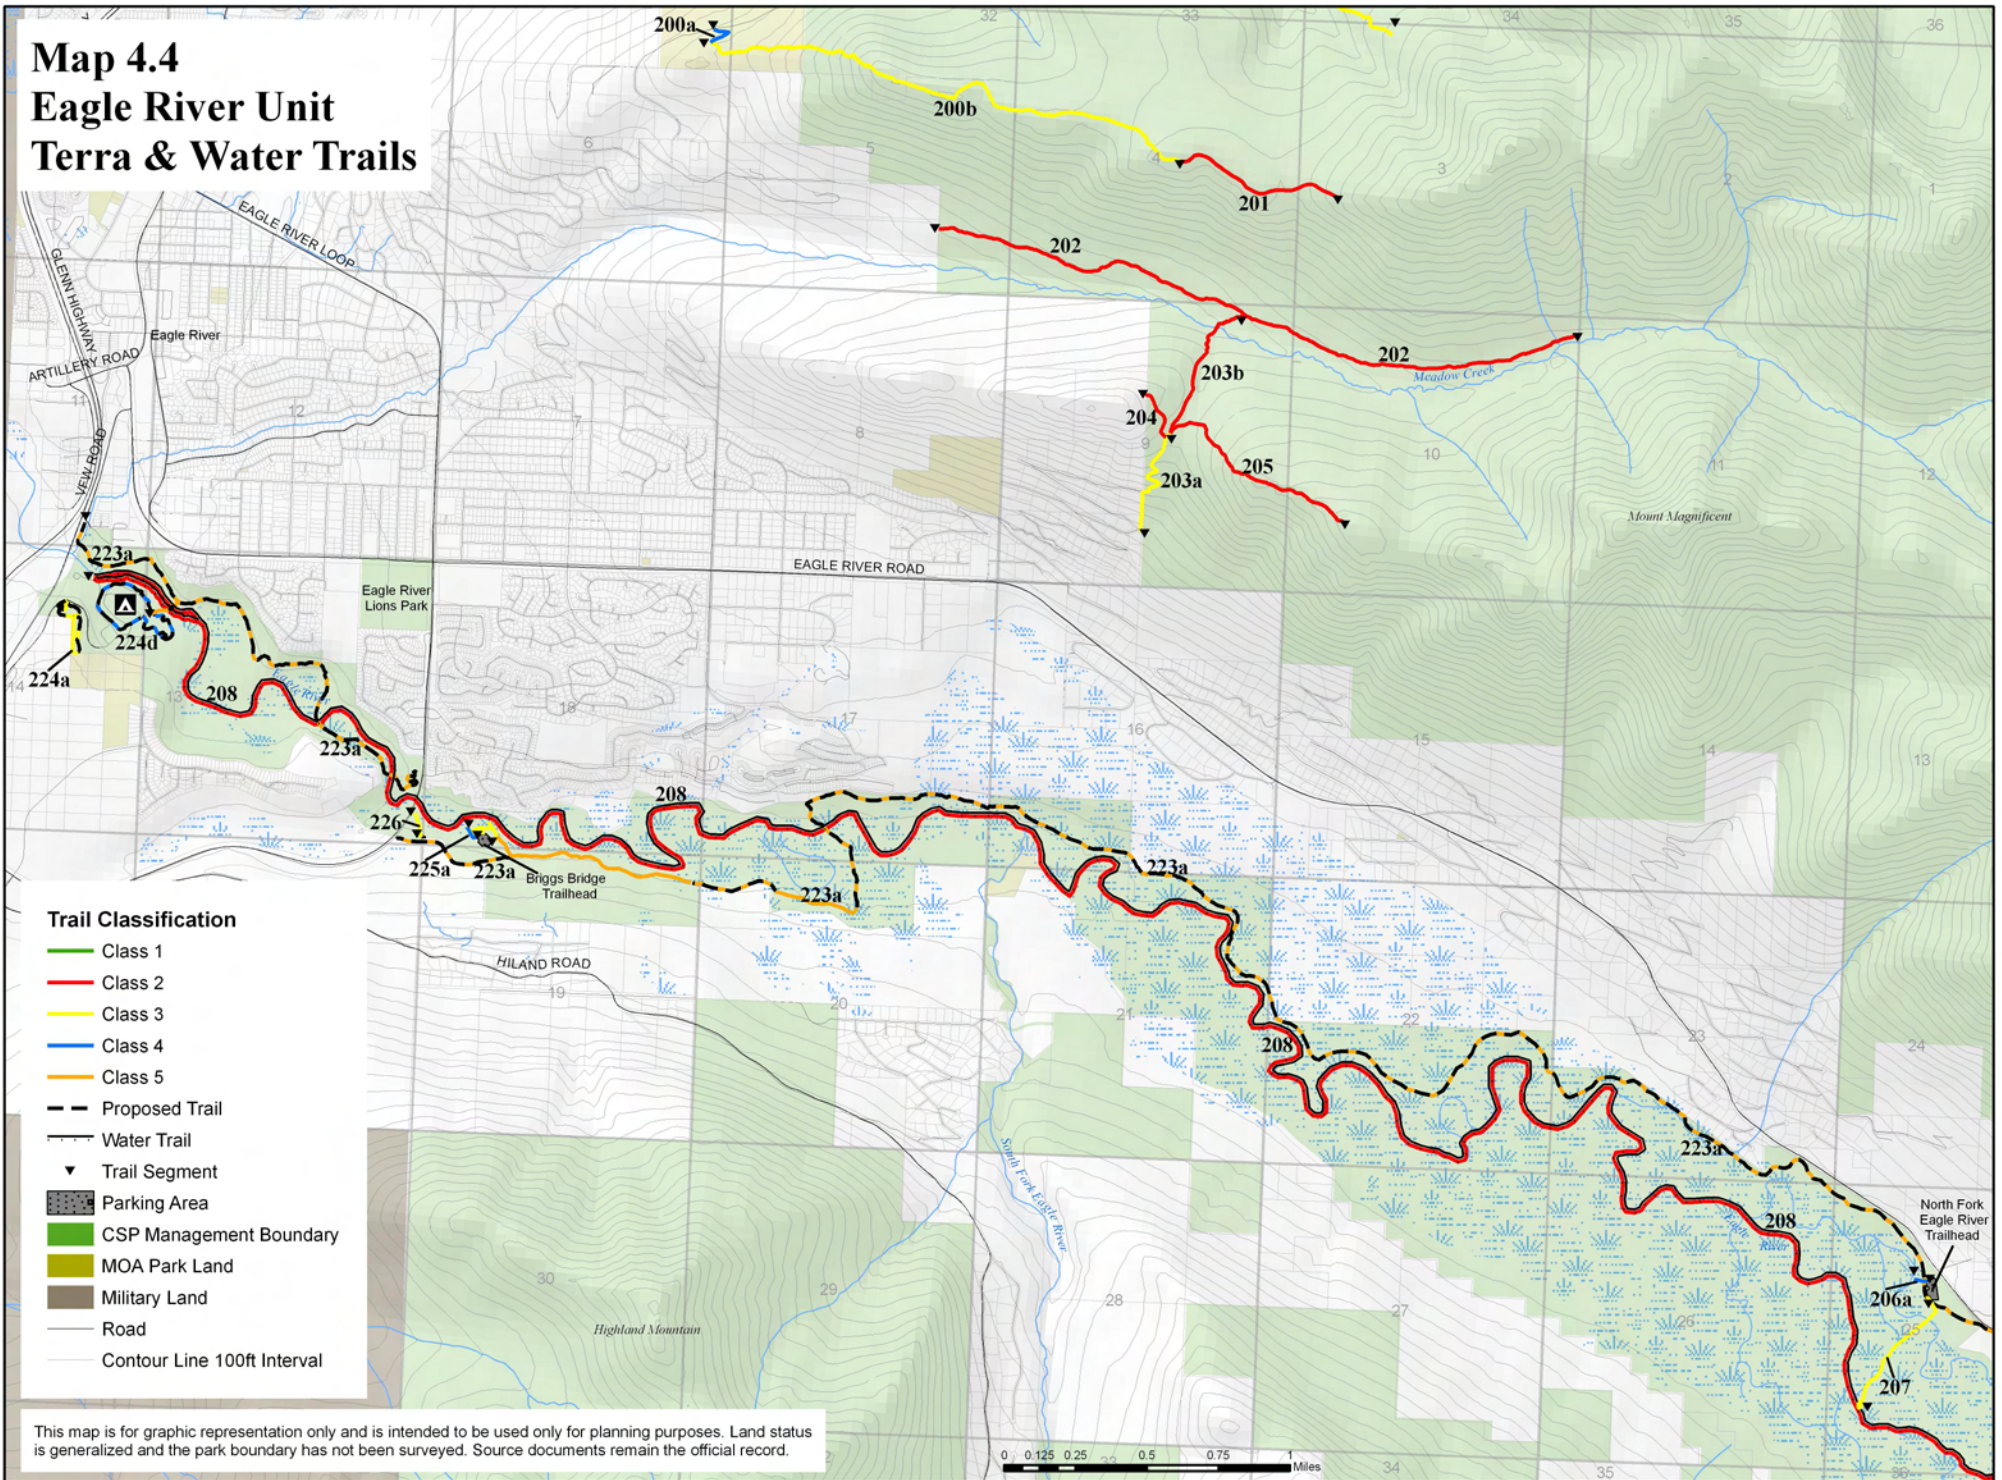

Map 4.4 Eagle River Unit Terra & Water Trails

This map is for graphic representation only and is intended to be used only for planning purposes. Land status is generalized and the park boundary has not been surveyed. Source documents remain the official record.