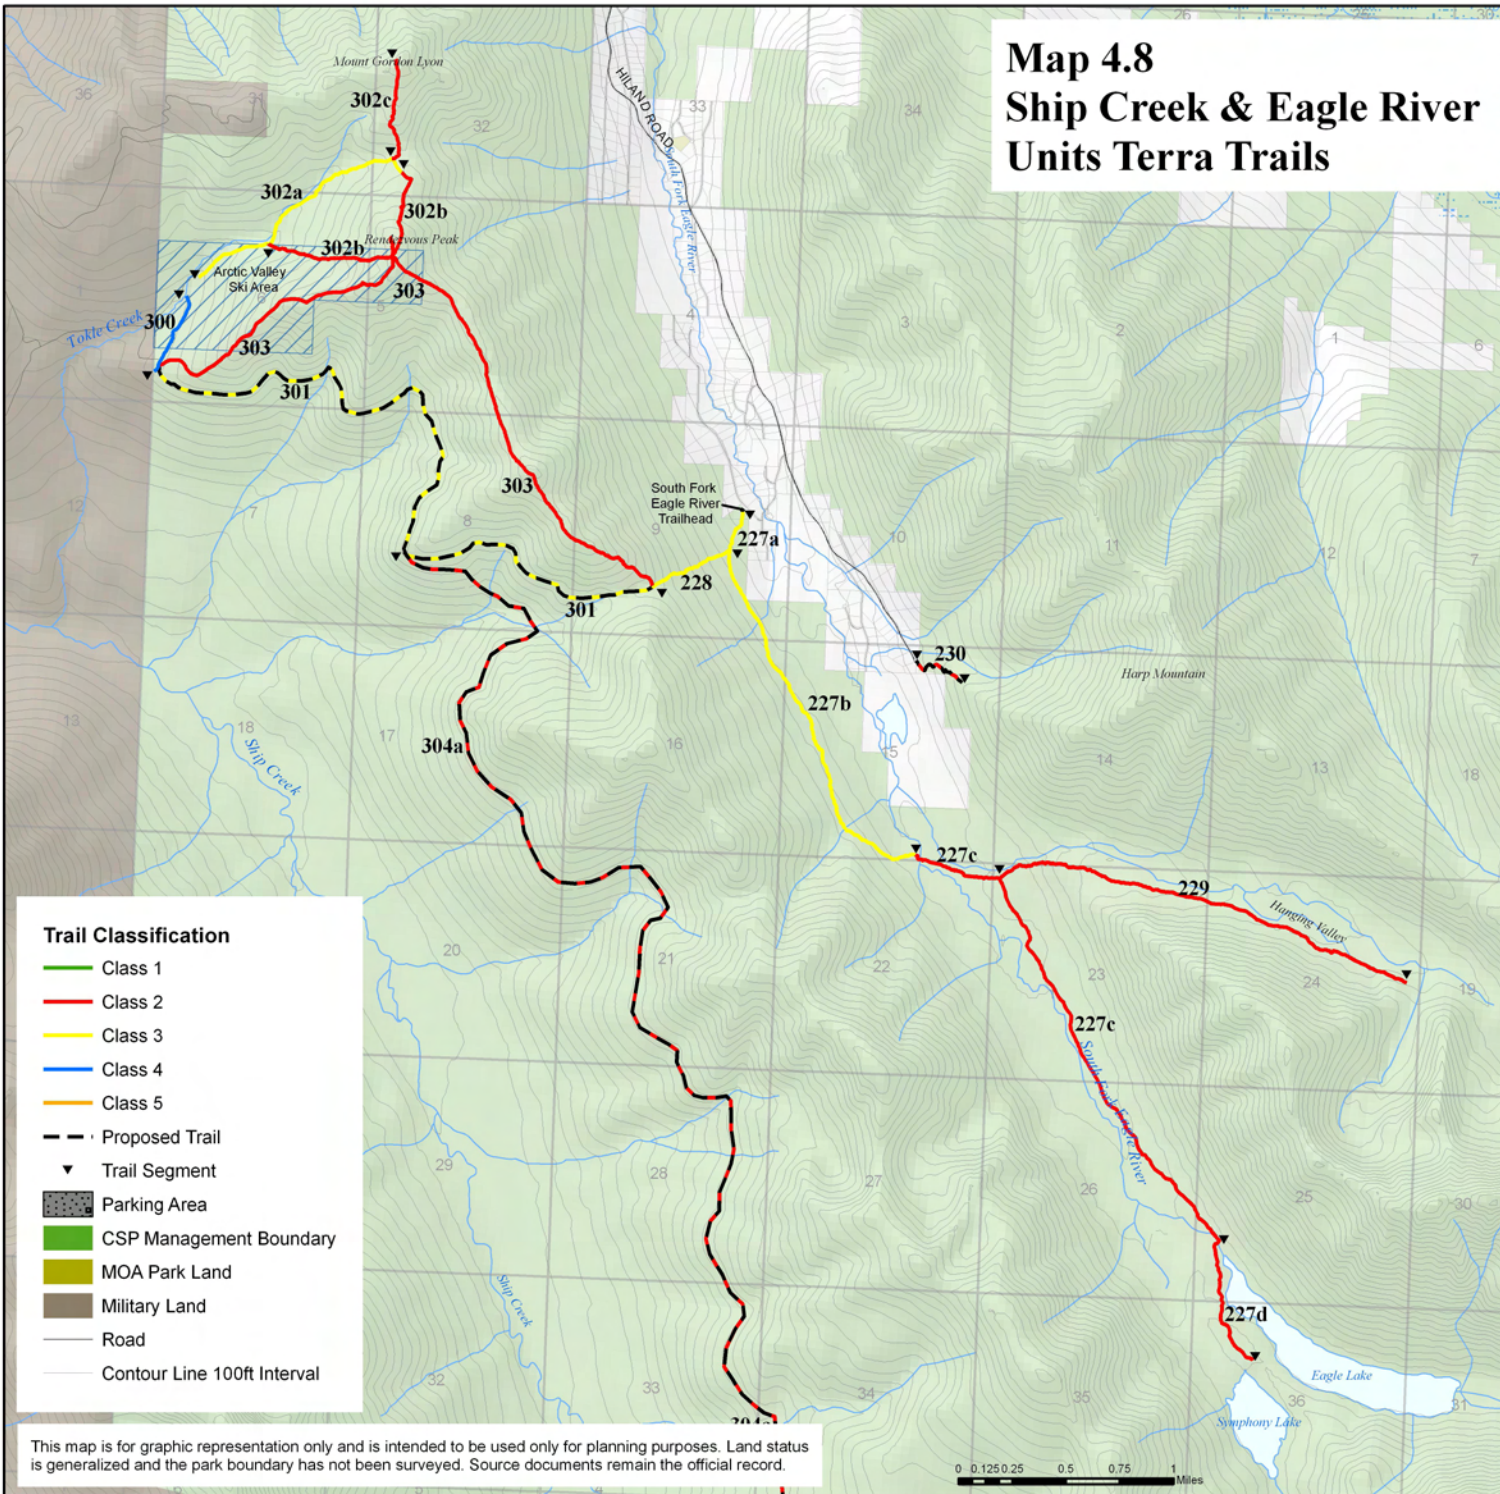

Map 4.8 Ship Creek & Eagle River Units Terra Trails

This map is for graphic representation only and is intended to be used only for planning purposes. Land status is generalized and the park boundary has not been surveyed. Source documents remain the official record.