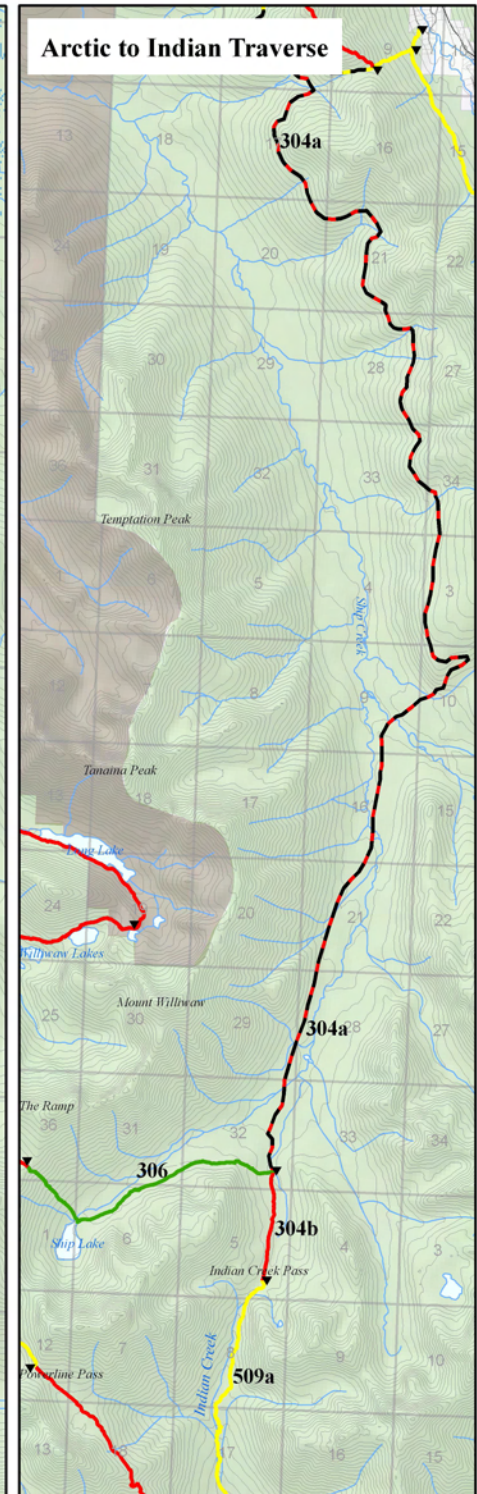

Map 4.8 Ship Creek & Eagle River Units Terra Trails

This map is for graphic representation only and is intended to be used only for planning purposes. Land status is generalized and the park boundary has not been surveyed. Source documents remain the official record.