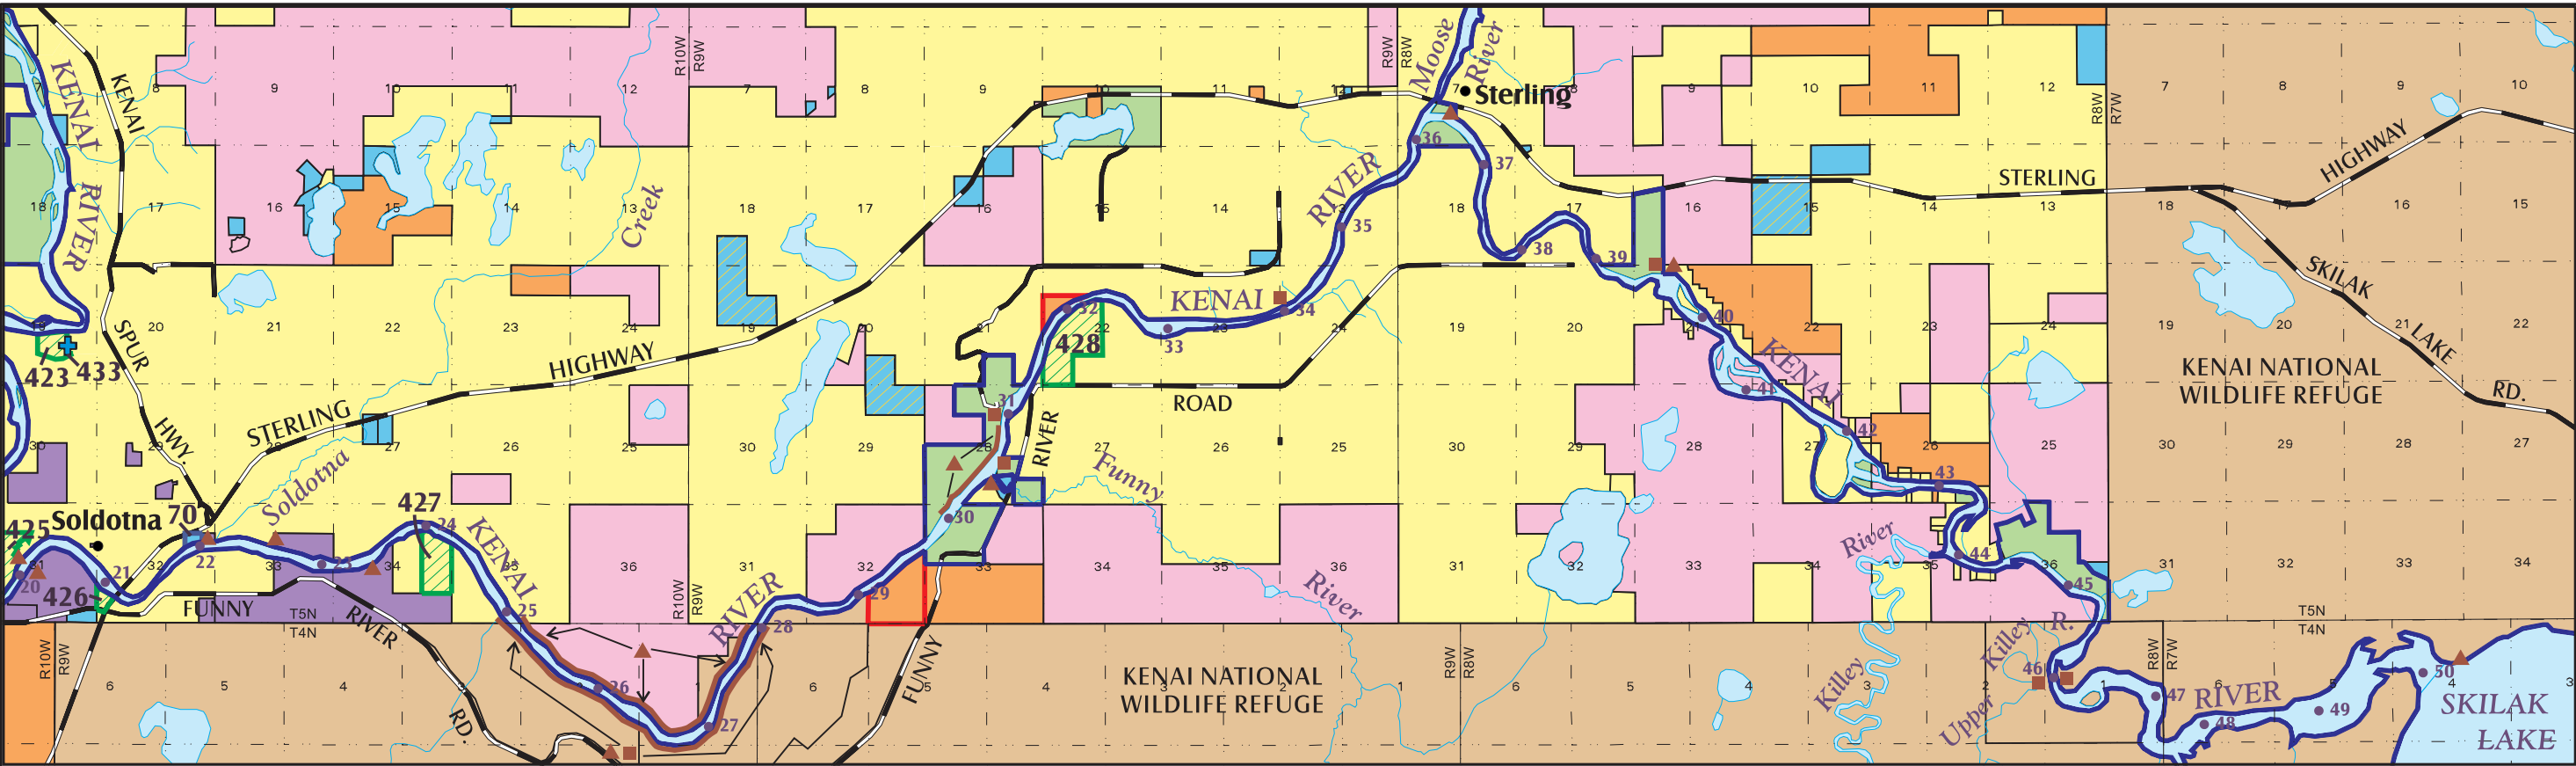

Map 4-2 Middle River Segment

LEGEND

Land Ownership:

- ANY COLOR KRSMA - Managed by Alaska State Parks
- State Park land not in KRSMA
- Other State Owned
- Borough
- Borough selected
- Municipal (City of Kenai, City of Soldotna)
- Federal (Nat'l. Forest, Refuge, Wilderness)
- Native
- Private

Projects:

- Recreation projects
- Restoration projects

Proposed Additions to KRSMA:

- EVOS
- State
- State parcels smaller than 2 acres
- Borough

Map features

- River mile
- Main roads