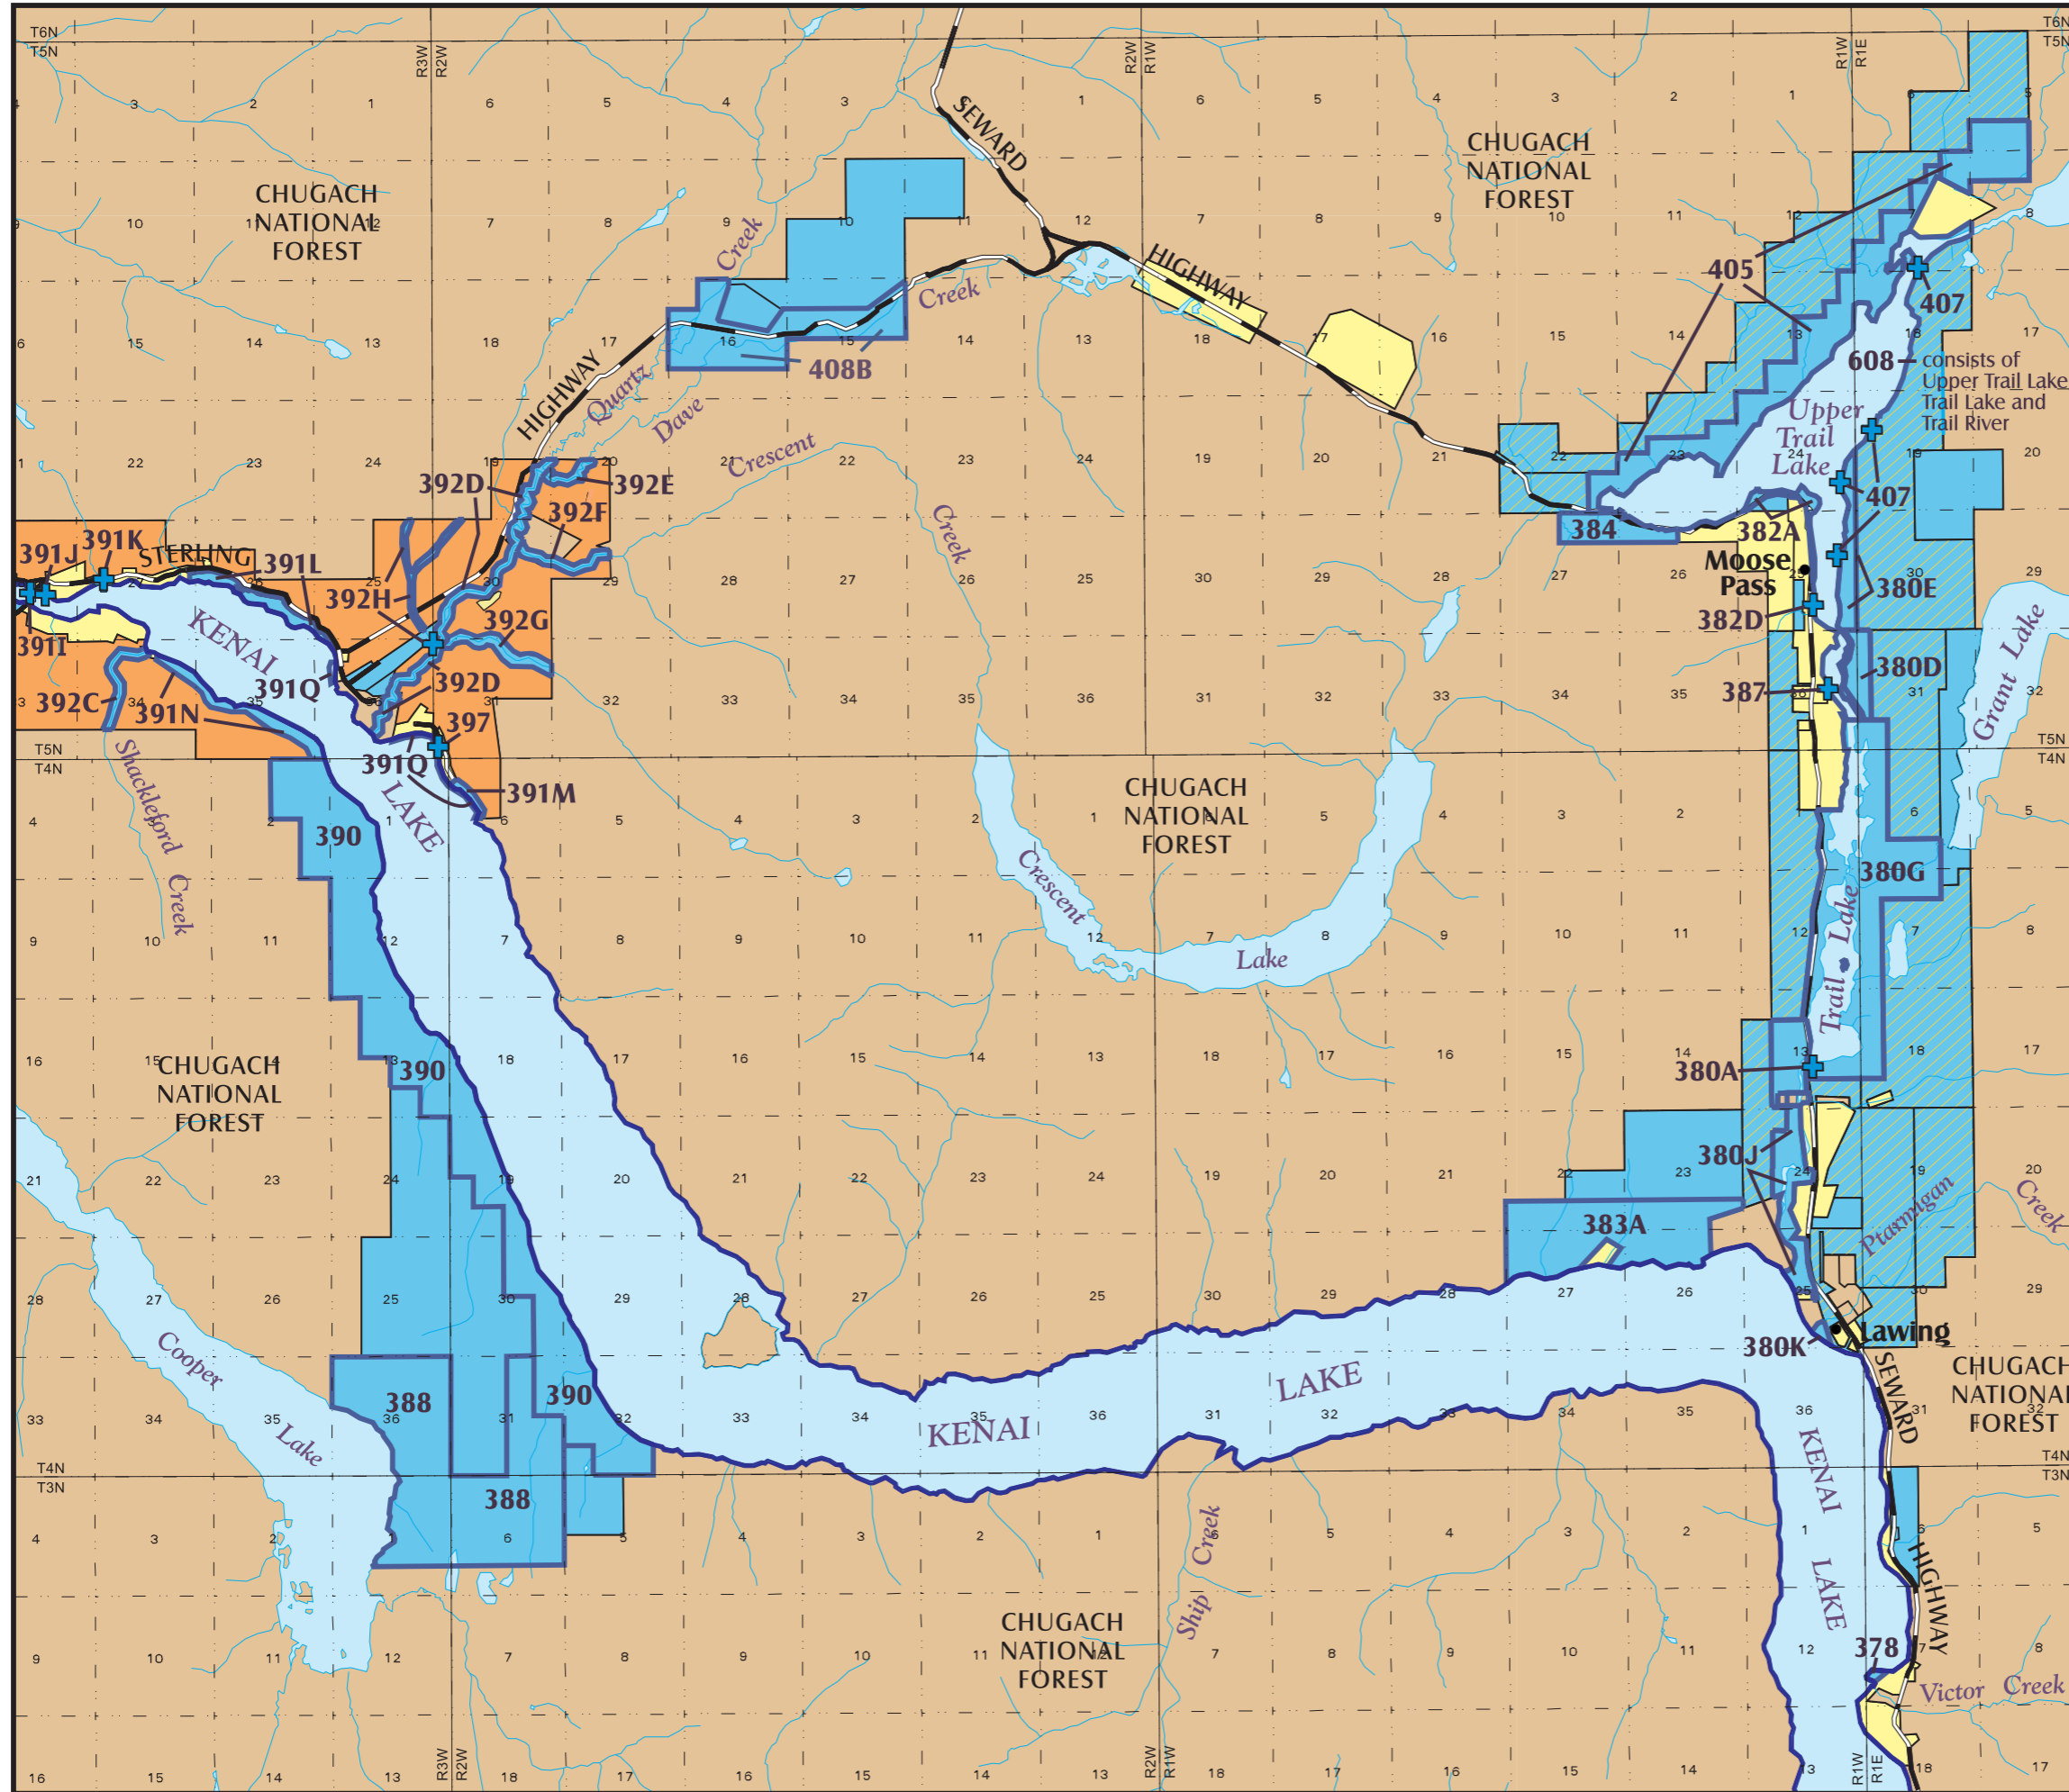

# Map 4-4 Kenai Lake

## LEGEND

- Land Ownership:**
- ANY COLOR KRSMA - Managed by Alaska State Parks
  - Other State Owned
  - Borough
  - Borough selected
  - Federal (Nat'l. Forest, Refuge, Wilderness)
  - Private

- Proposed Additions to KRSMA:**
- State
  - + State parcels smaller than 2 acres

- Map features**
- Main roads