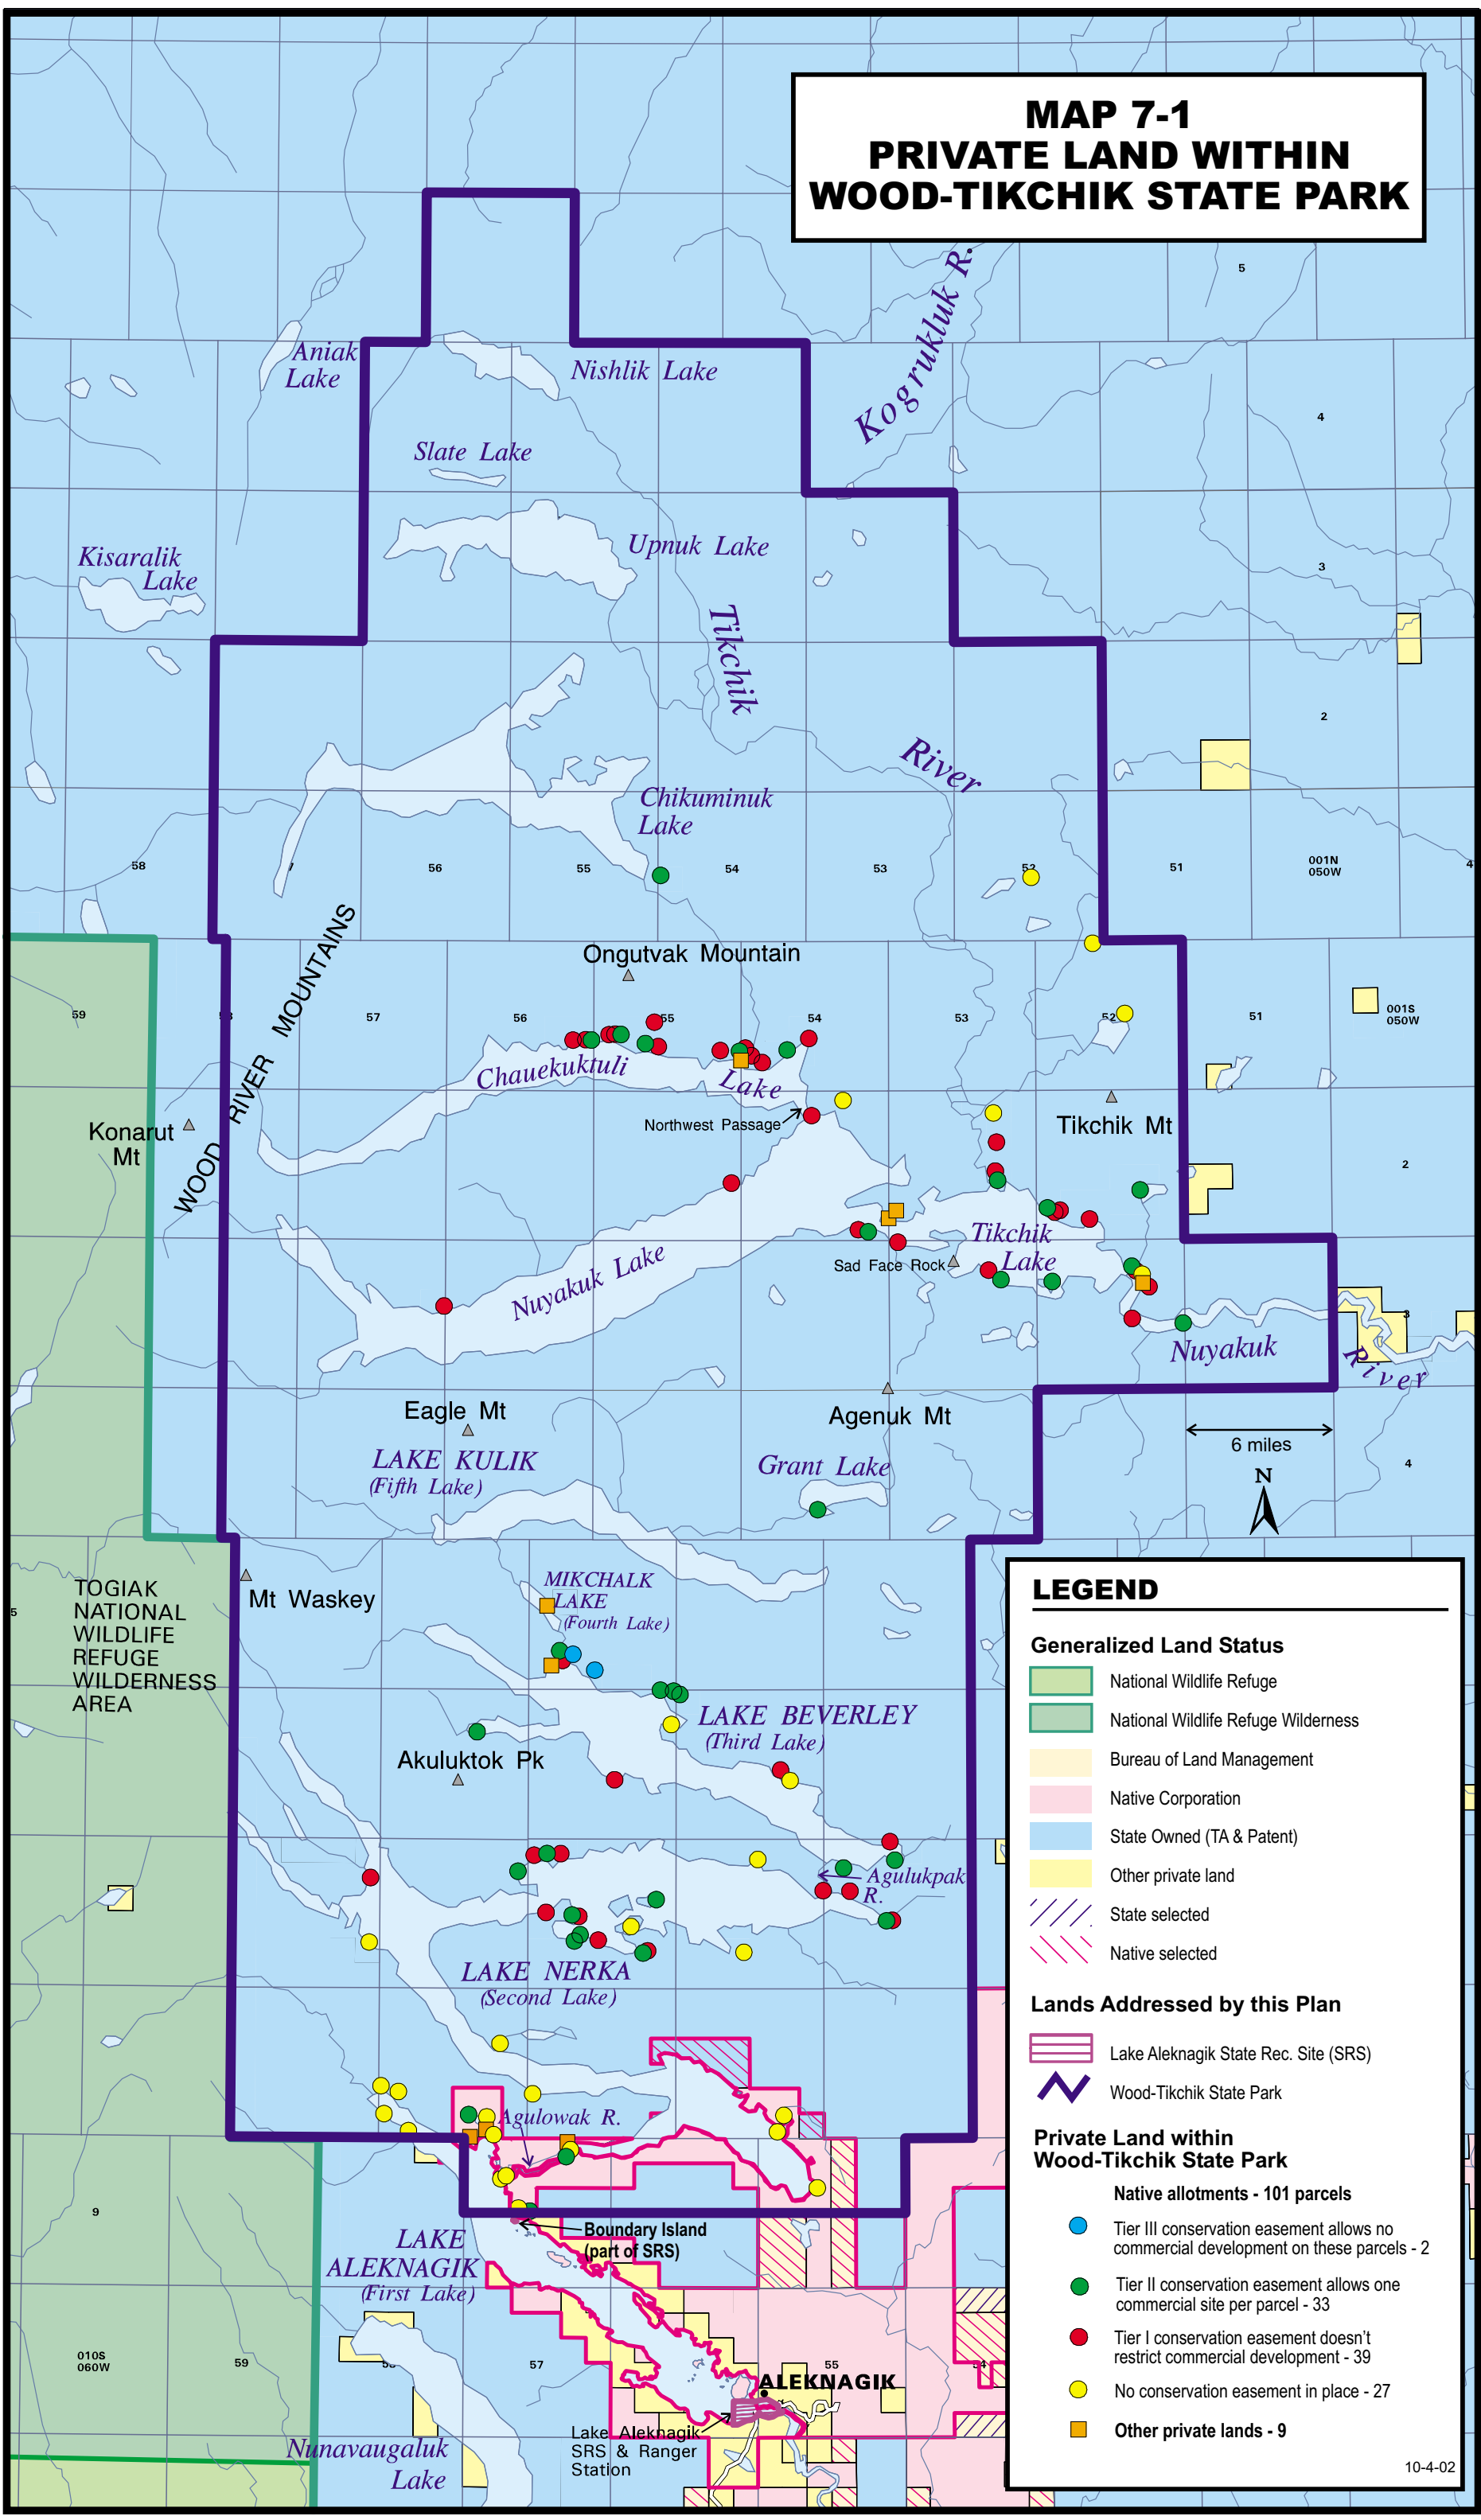

MAP 7-1 PRIVATE LAND WITHIN WOOD-TIKCHIK STATE PARK

LEGEND

Generalized Land Status

- National Wildlife Refuge
- National Wildlife Refuge Wilderness
- Bureau of Land Management
- Native Corporation
- State Owned (TA & Patent)
- Other private land
- State selected
- Native selected

Lands Addressed by this Plan

- Lake Aleknagik State Rec. Site (SRS)
- Wood-Tikchik State Park

Private Land within Wood-Tikchik State Park

- Native allotments - 101 parcels**
- Tier III conservation easement allows no commercial development on these parcels - 2
- Tier II conservation easement allows one commercial site per parcel - 33
- Tier I conservation easement doesn't restrict commercial development - 39
- No conservation easement in place - 27
- Other private lands - 9