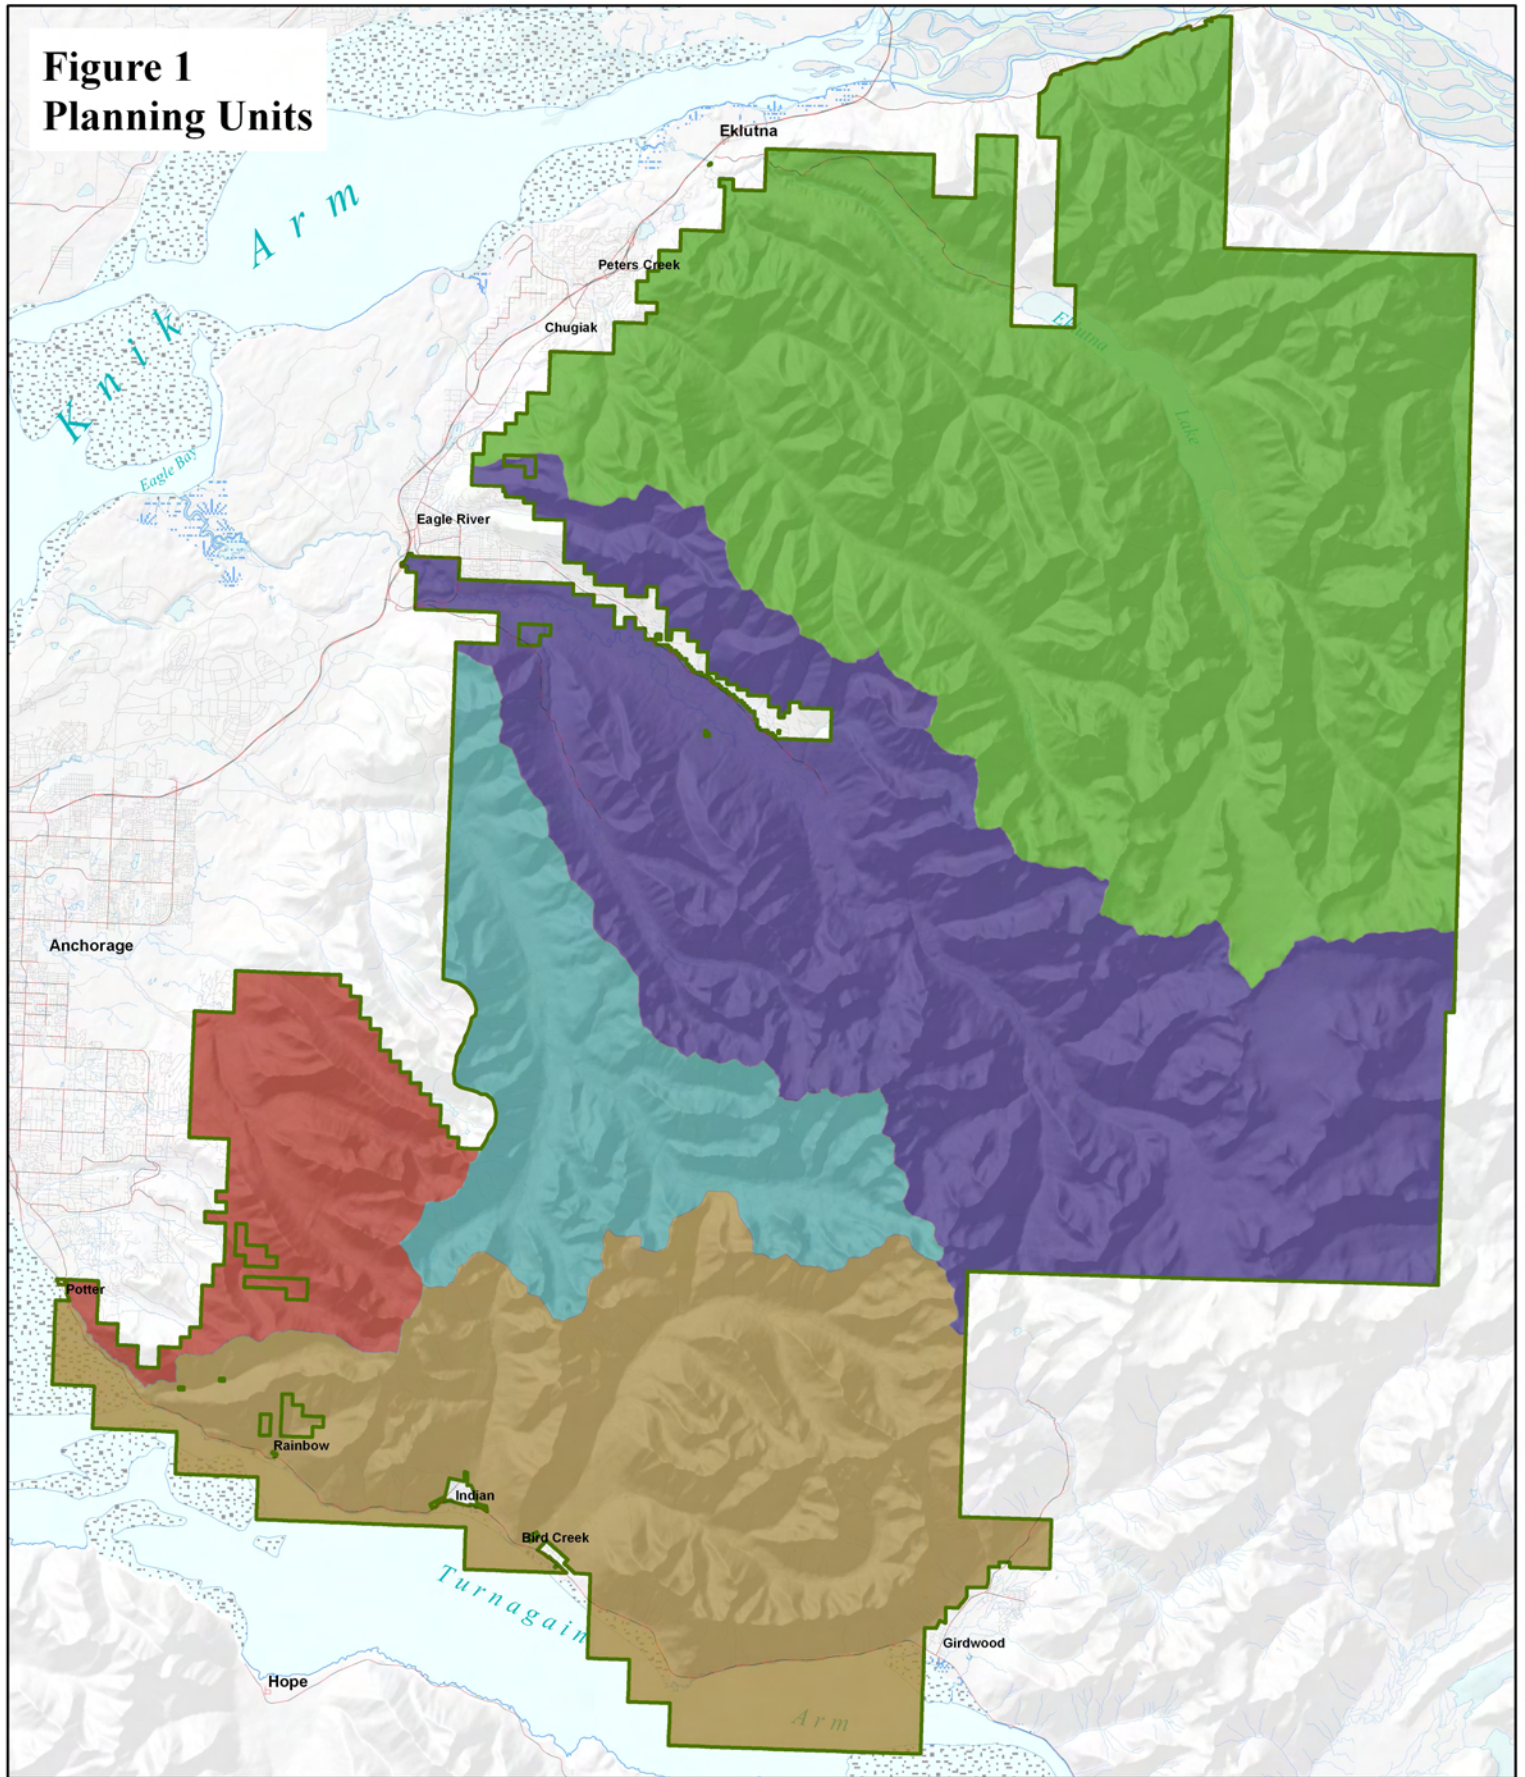

**Figure 1
Planning Units**

- Planning Units**
- Eklutna-Peters Creek Unit
 - Eagle River Unit
 - Ship Creek Unit
 - Hillside Unit
 - Turnagain Arm Unit
 - CSP Legal Boundary (AS41.21.121)

CHUGACH STATE PARK